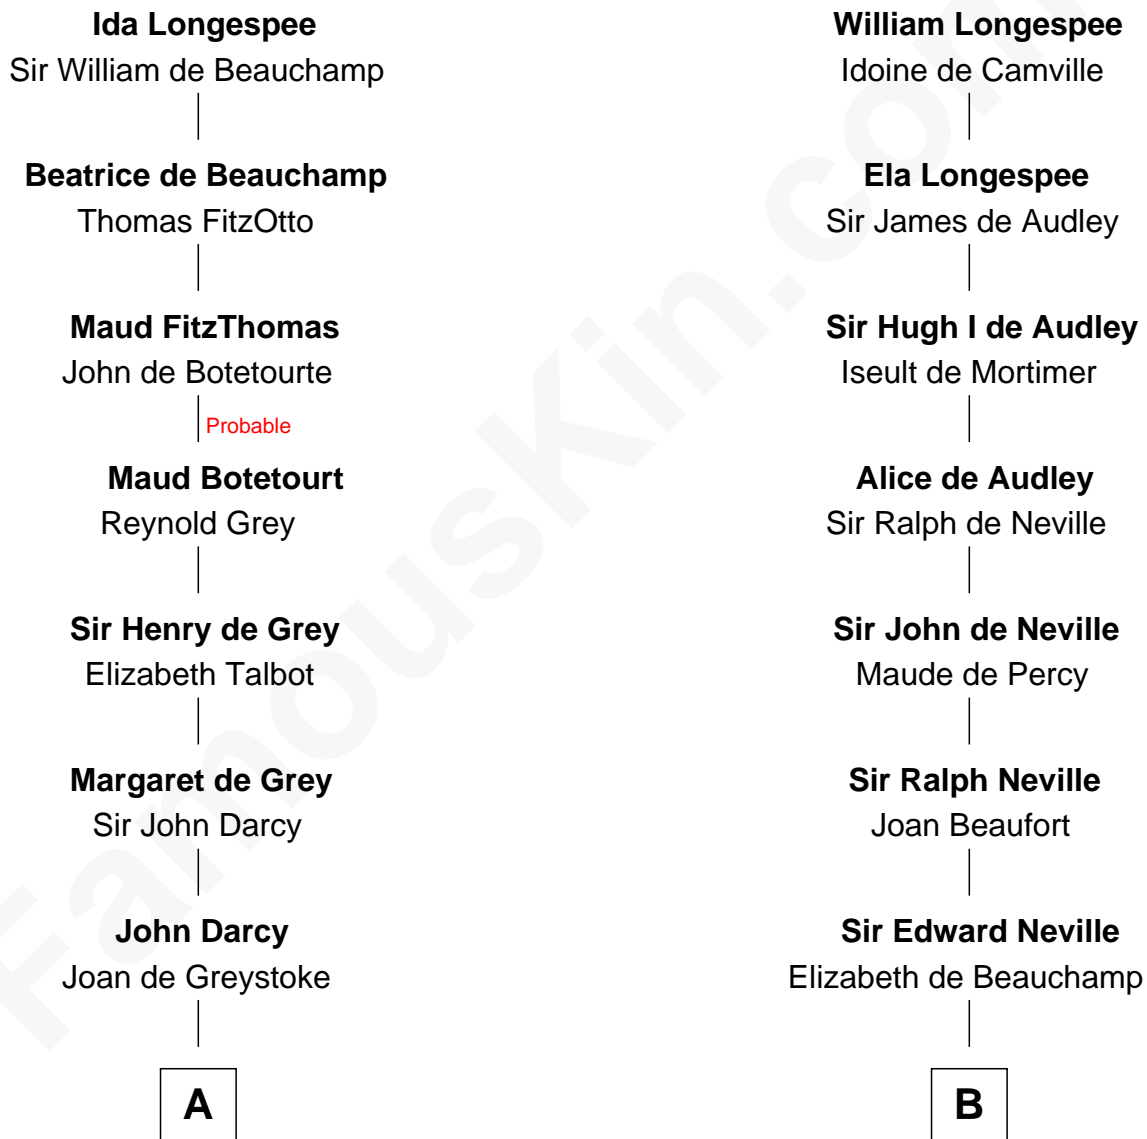

FamousKin.com

Relationship Chart of

Robert Treat Paine

Signer of the Declaration of Independence

17th cousin 2 times removed of

Lytton Strachey

Author and Co-Founder of Bloomsbury Group

Sir William Longespee

Ela of Salisbury

C

Edward Strachey

Julia Woodburn Kirkpatrick

Sir Richard Strachey

Jane Maria Grant

Lytton Strachey

British Author