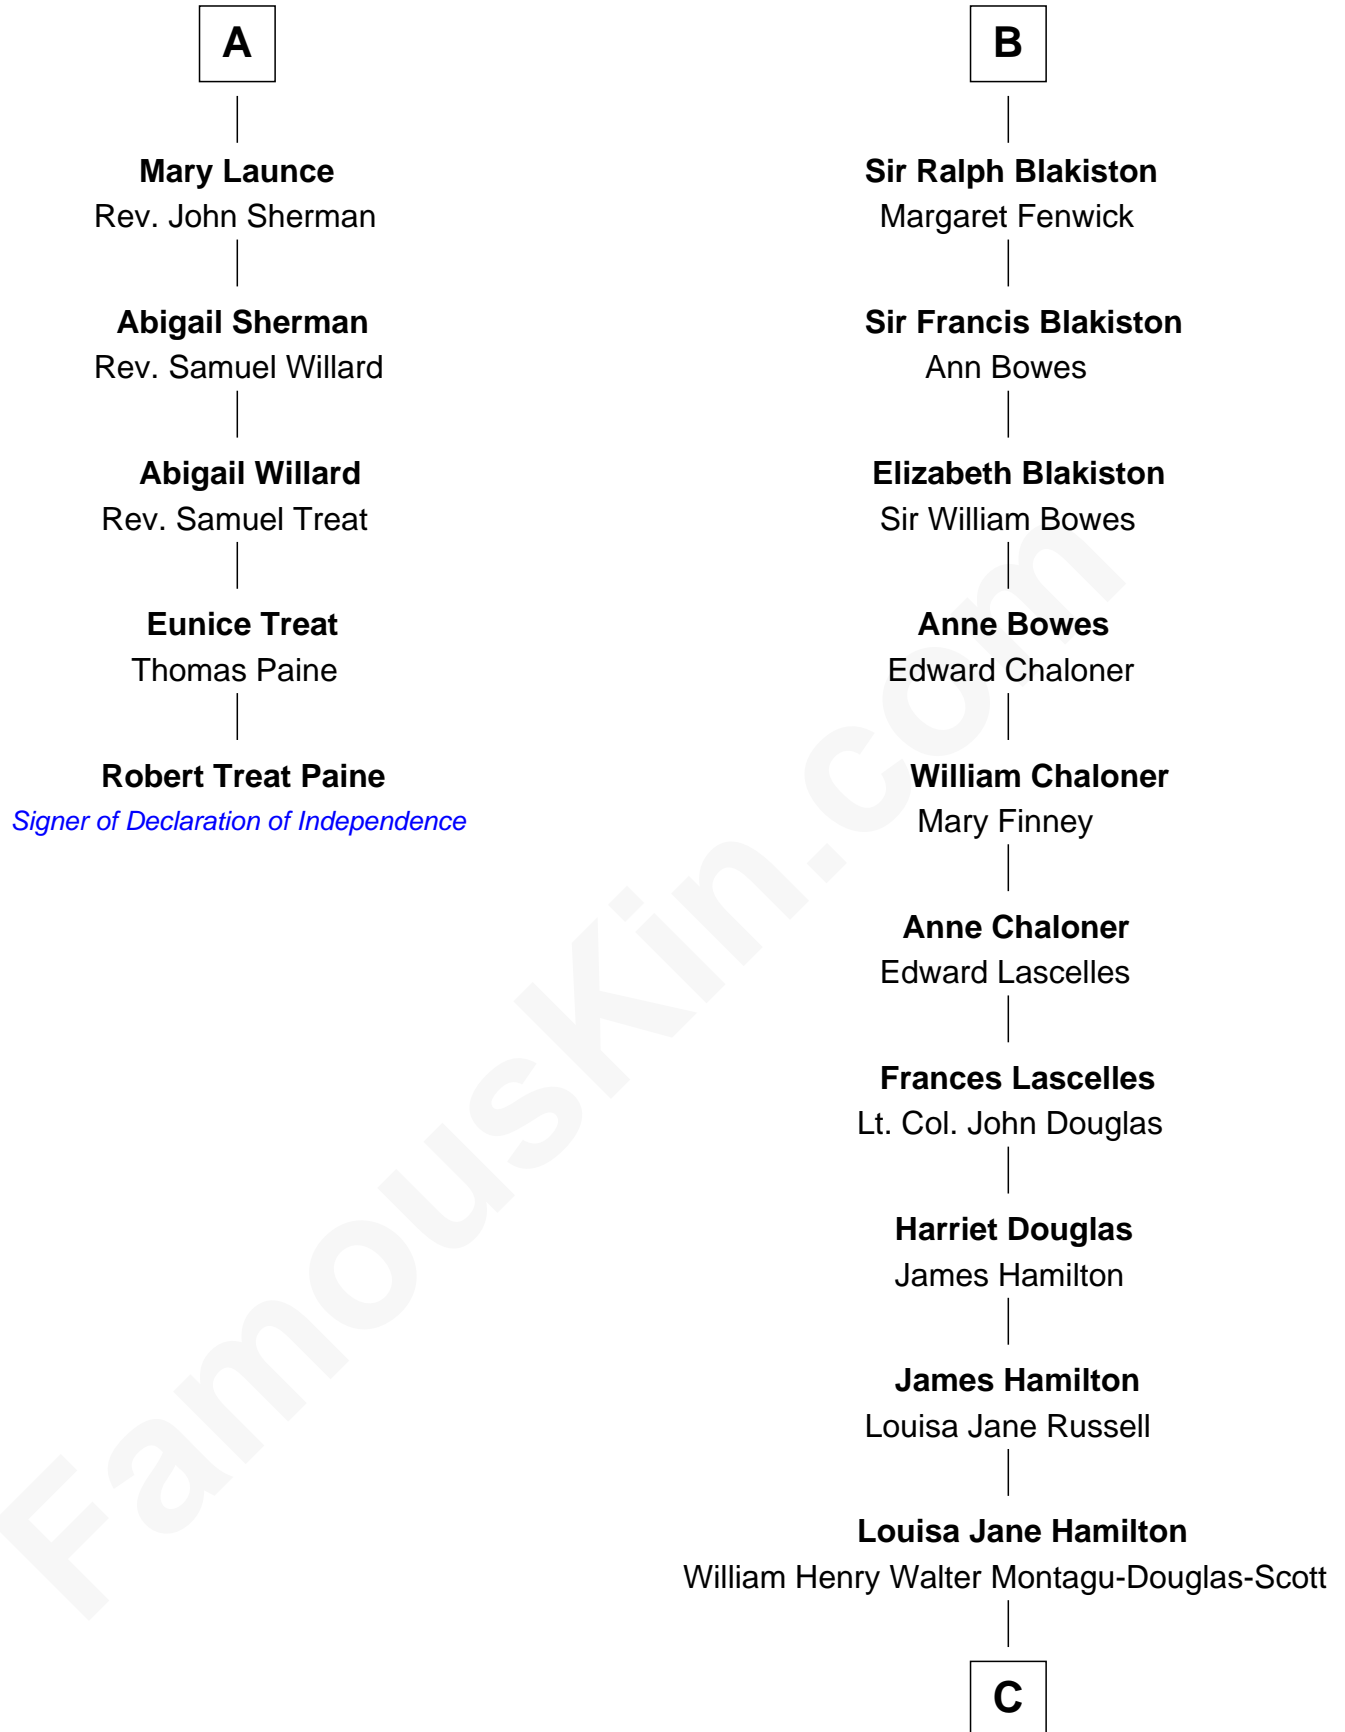

### Robert Treat Paine

*Signer of the Declaration of Independence*

11th cousin 9 times removed of

**Sarah Ferguson**  
*Duchess of York*

**Sir John de Greystoke**  
Elizabeth Ferrers

**Joan de Greystoke**  
John Darcy

**Richard Darcy**  
Eleanor Scrope

**Sir William Darcy**  
Eupheme Langton

**Sir Thomas Darcy**  
Dowsabel Tempest

**Sir Arthur Darcy**  
Mary Carew

**Sir Edward Darcy**  
Elizabeth Astley

**Isabella Darcy**  
John Launce

**A**

**Eleanor Greystoke**  
Sir Ralph Eure

**Sir William Eure**  
Margaret Constable

**Sir Ralph Eure**  
Muriel Hastings

**Sir William Eure**  
Elizabeth Willoughby

**Sir Ralph Eure**  
Margery Bowes

**Frances Eure**  
Robert Lambton

**Jane Lambton**  
Sir William Blakiston

**B**

**C**

**Herbert Andrew Montagu-Douglas-Scott**

Marie Josephine Edwards

**Marian Louisa Montagu-Douglas-Scott**

Andrew Henry Ferguson

**Ronald Ivor Ferguson**