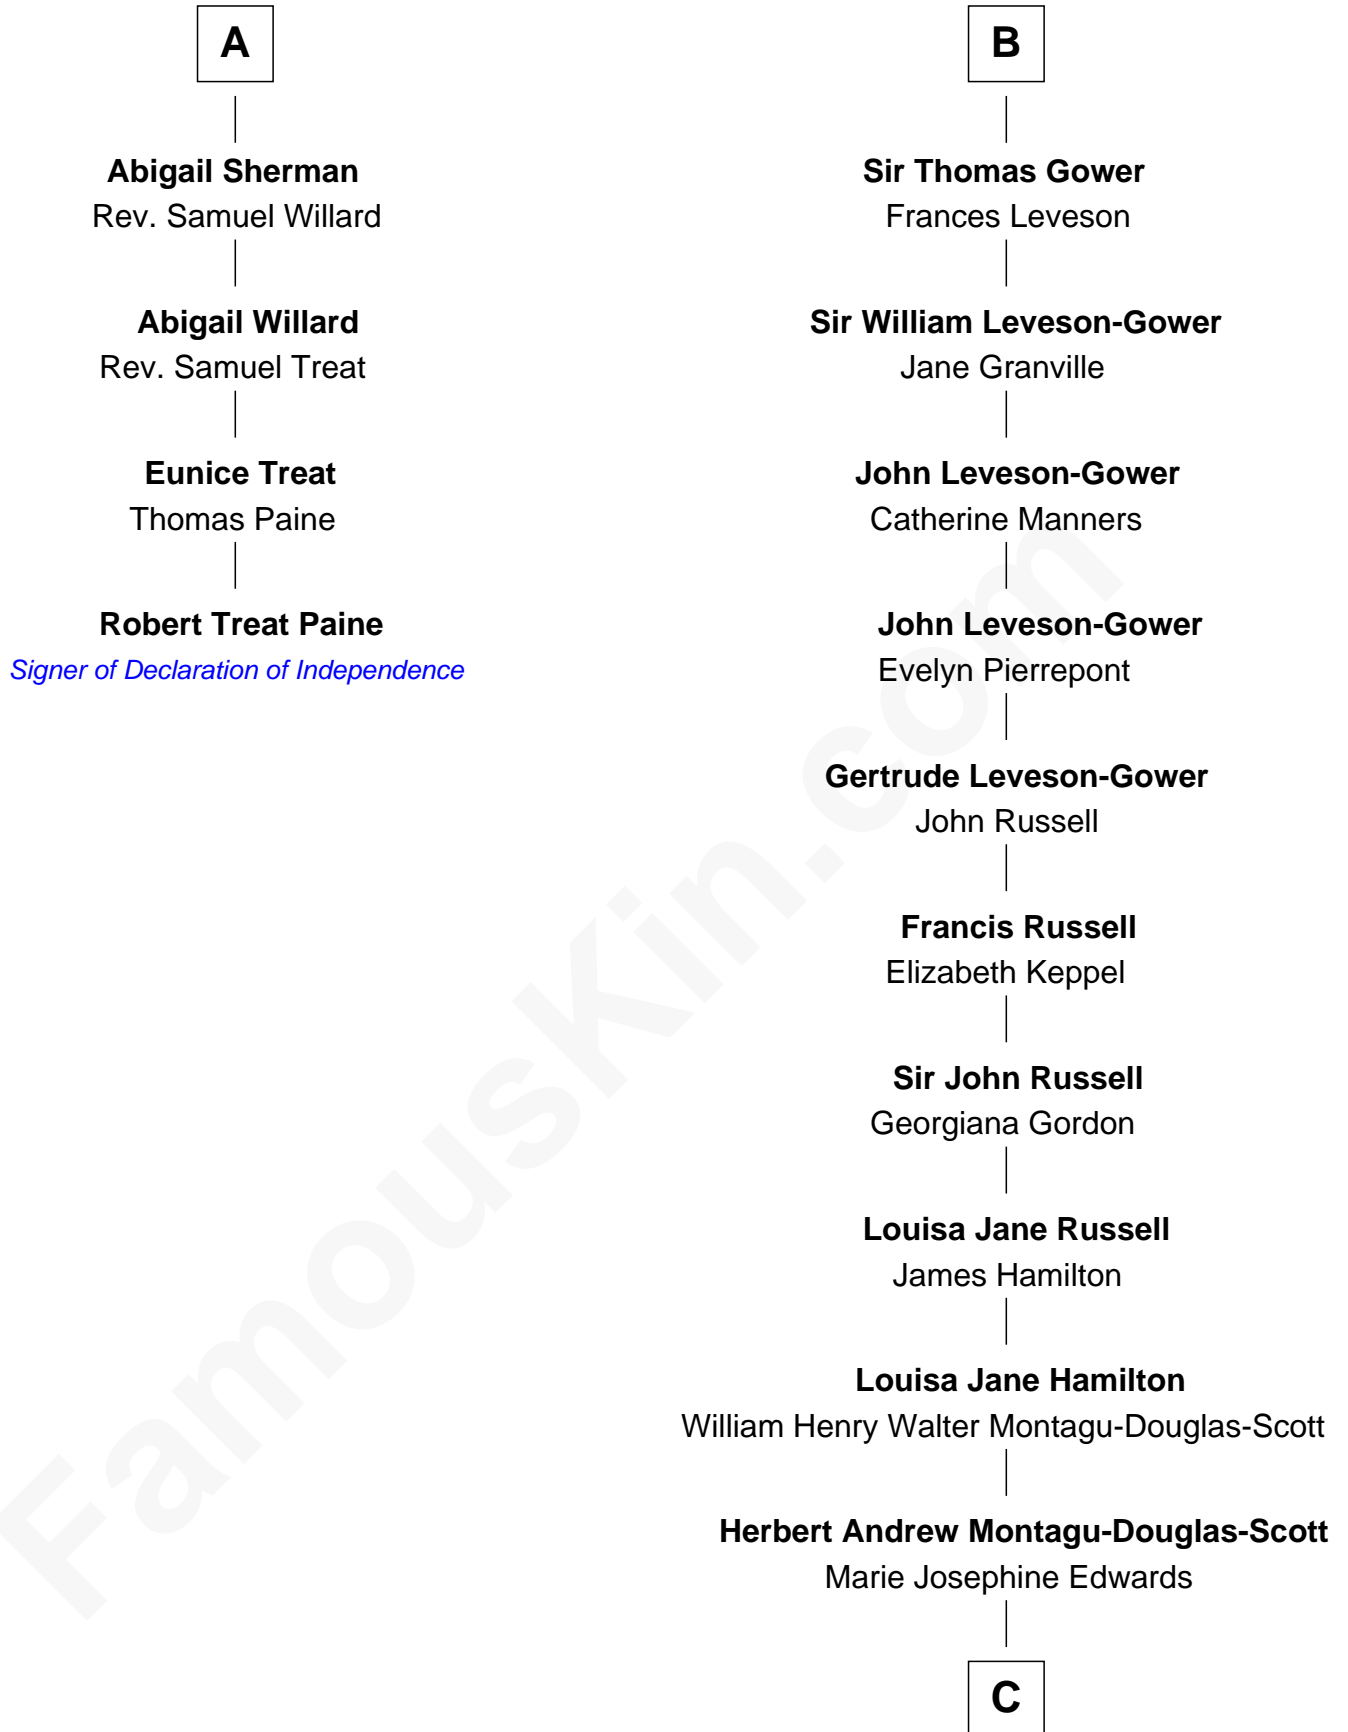

### Robert Treat Paine

*Signer of the Declaration of Independence*

10th cousin 9 times removed of

**Sarah Ferguson**  
*Duchess of York*

**John le Scrope**  
Elizabeth Chaworth

**Eleanor Scrope**  
Richard Darcy

**A**

**Elizabeth le Scrope**  
Sir Henry le Scrope

**Margaret Scrope**  
John Bernard

**John Bernard**  
Margaret Daundelyn

**John Bernard**  
Cecily Muscote

**Francis Bernard**  
Alice Hazlewood

**Anne Bernard**  
John D'Oyley

**Anne D'Oyley**  
Sir Thomas Gower

**B**

**C**

**Marian Louisa Montagu-Douglas-Scott**

Andrew Henry Ferguson

**Ronald Ivor Ferguson**

Susan Mary Wright

**Sarah Ferguson**