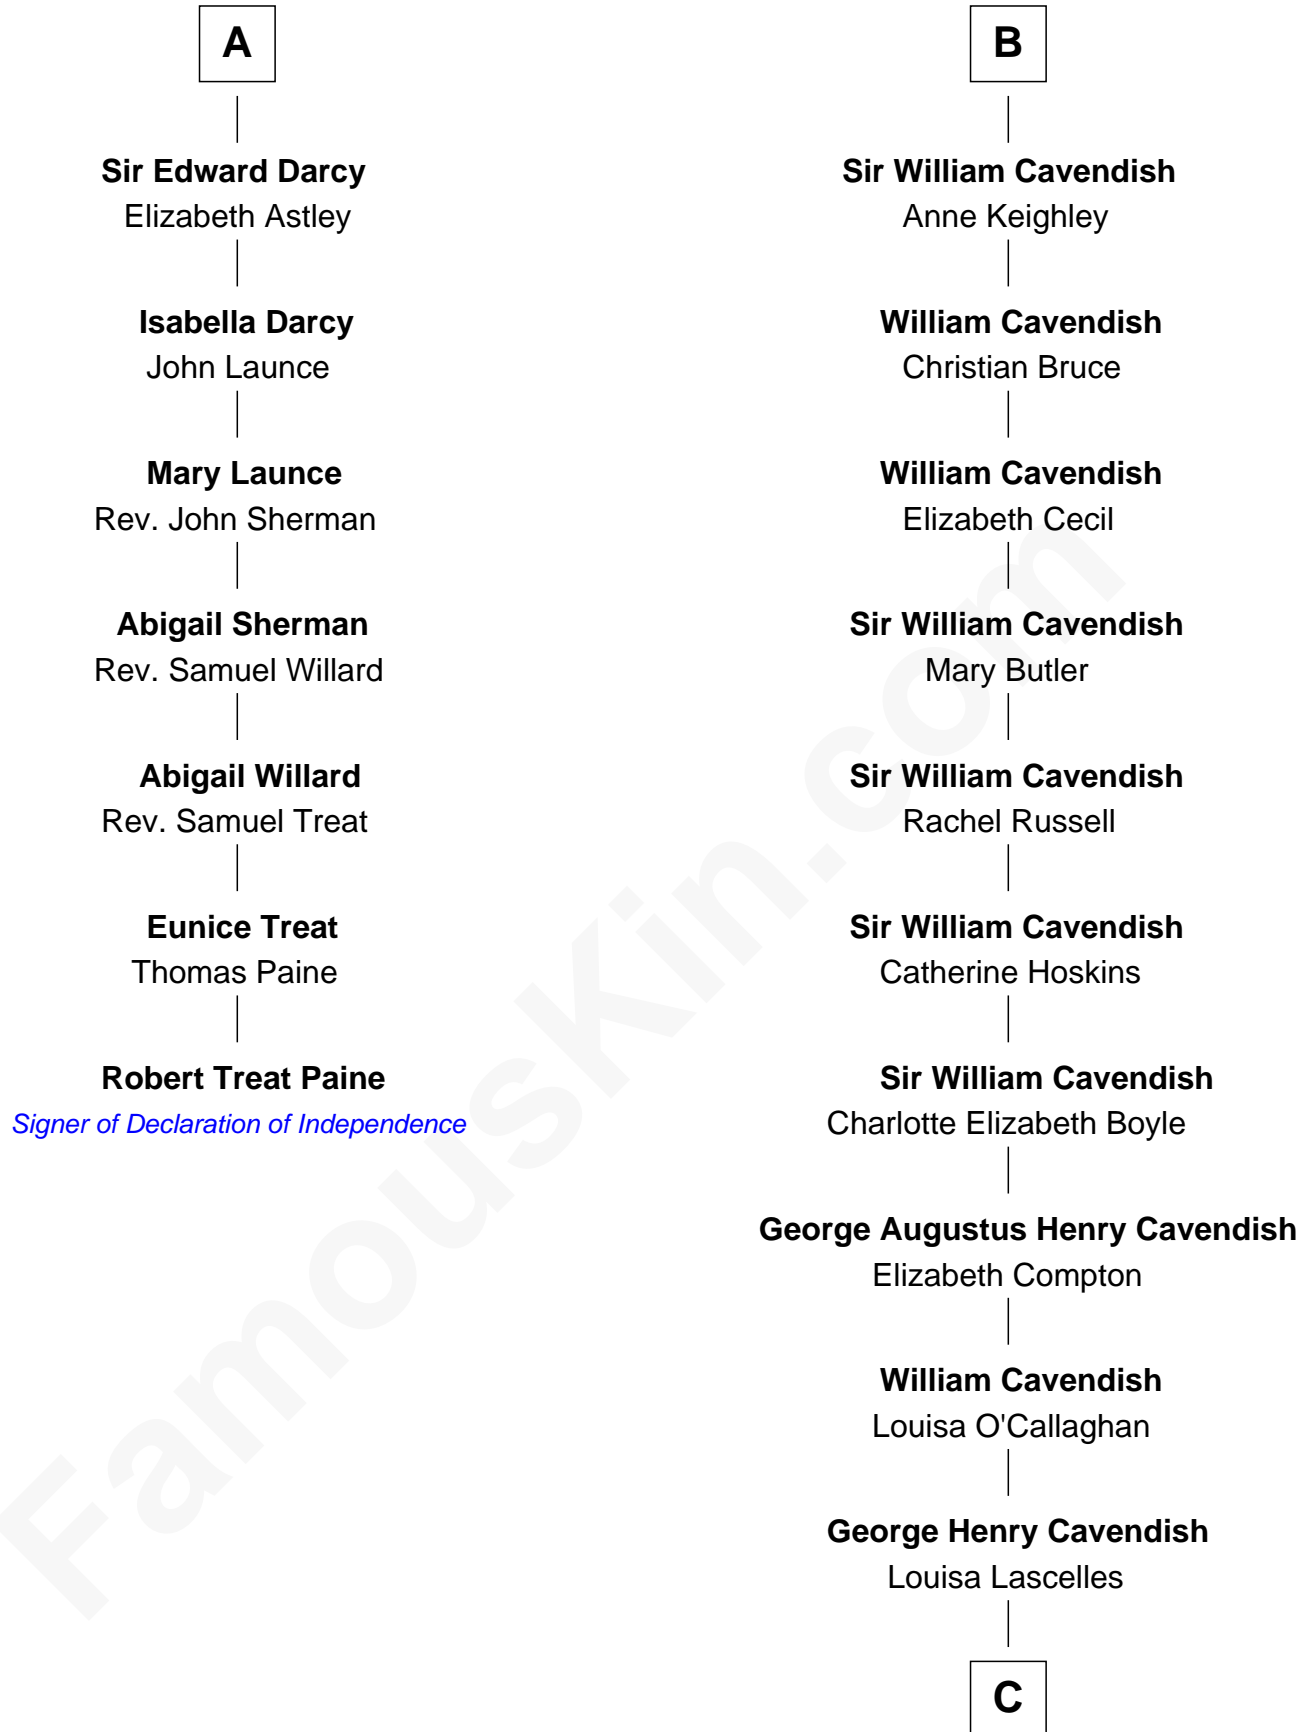

### Robert Treat Paine

*Signer of the Declaration of Independence*

13th cousin 8 times removed of

**Sarah Ferguson**  
*Duchess of York*

**Sir Gilbert Talbot**  
Pernel le Boteler

**Elizabeth Talbot**  
Sir Henry de Grey

**Margaret de Grey**  
Sir John Darcy

**John Darcy**  
Joan de Greystoke

**Richard Darcy**  
Eleanor Scrope

**Sir William Darcy**  
Eupheme Langton

**Sir Thomas Darcy**  
Dowsabel Tempest

**Sir Arthur Darcy**  
Mary Carew

**A**

**Sir Richard Talbot**  
Ankaret le Strange

**Mary Talbot**  
Sir Thomas Greene

**Sir Thomas Greene**  
Marine Bellers

**Anne Greene**  
Sir Thomas Pinchbeck

**Elizabeth Pinchbeck**  
John Hardwick

**John Hardwick**  
Elizabeth Leeke

**Elizabeth Hardwick**  
Sir William Cavendish

**B**

**C**

**Susan Henrietta Cavendish**

Henry Robert Brand

**Margaret Brand**

Algernon Francis Holford Ferguson

**Andrew Henry Ferguson**