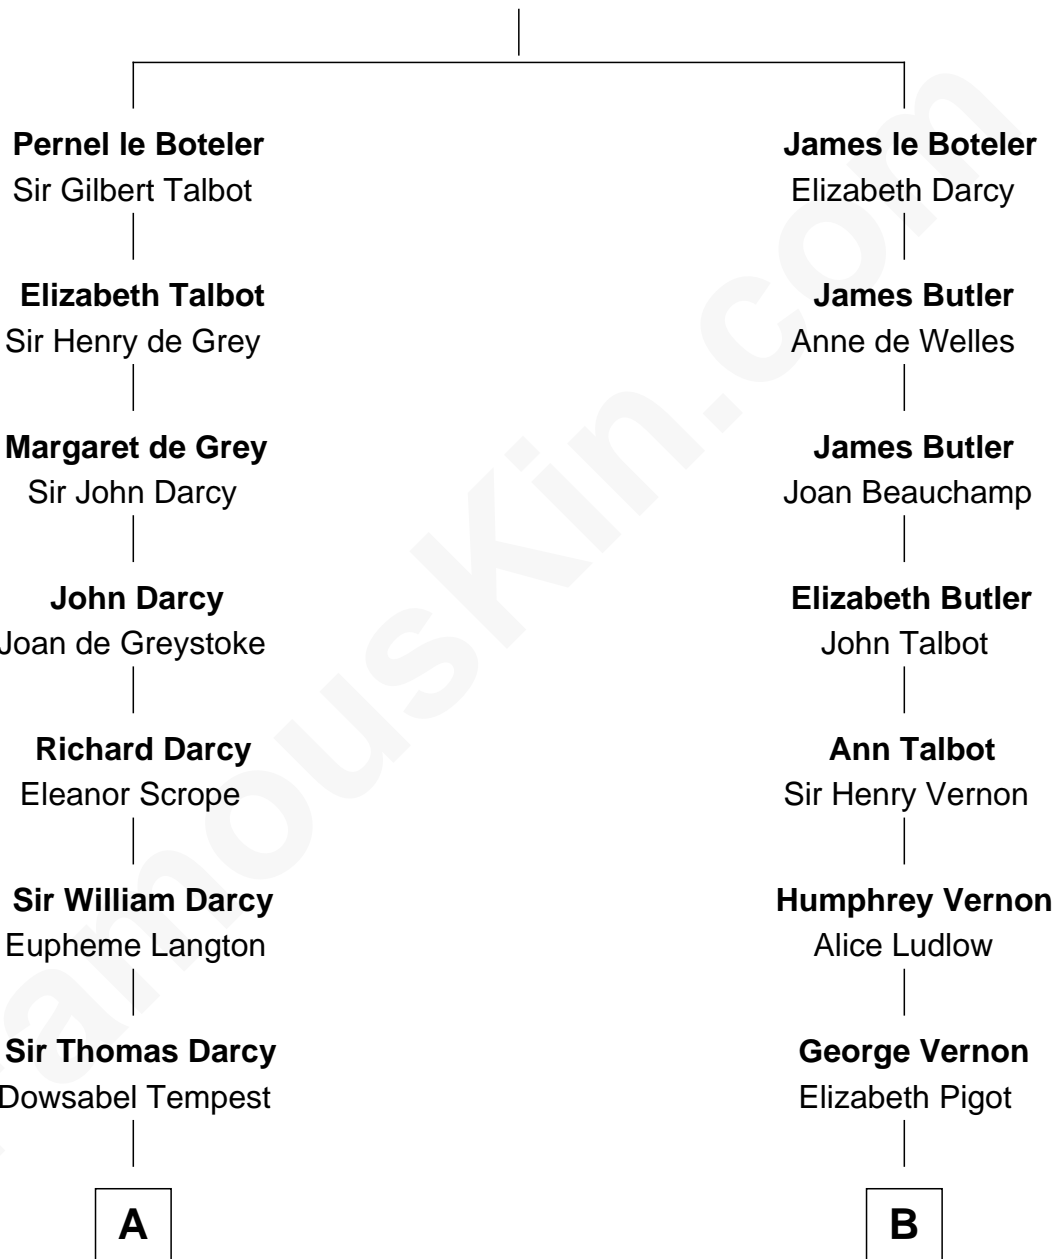

FamousKin.com

Relationship Chart of

Robert Treat Paine

Signer of the Declaration of Independence

14th cousin 6 times removed of

Sarah Ferguson
Duchess of York

Sir James le Boteler
Eleanor de Bohun

C

Herbert Andrew Montagu-Douglas-Scott

Marie Josephine Edwards

Marian Louisa Montagu-Douglas-Scott

Andrew Henry Ferguson

Ronald Ivor Ferguson

Susan Mary Wright

Sarah Ferguson

Duchess of York