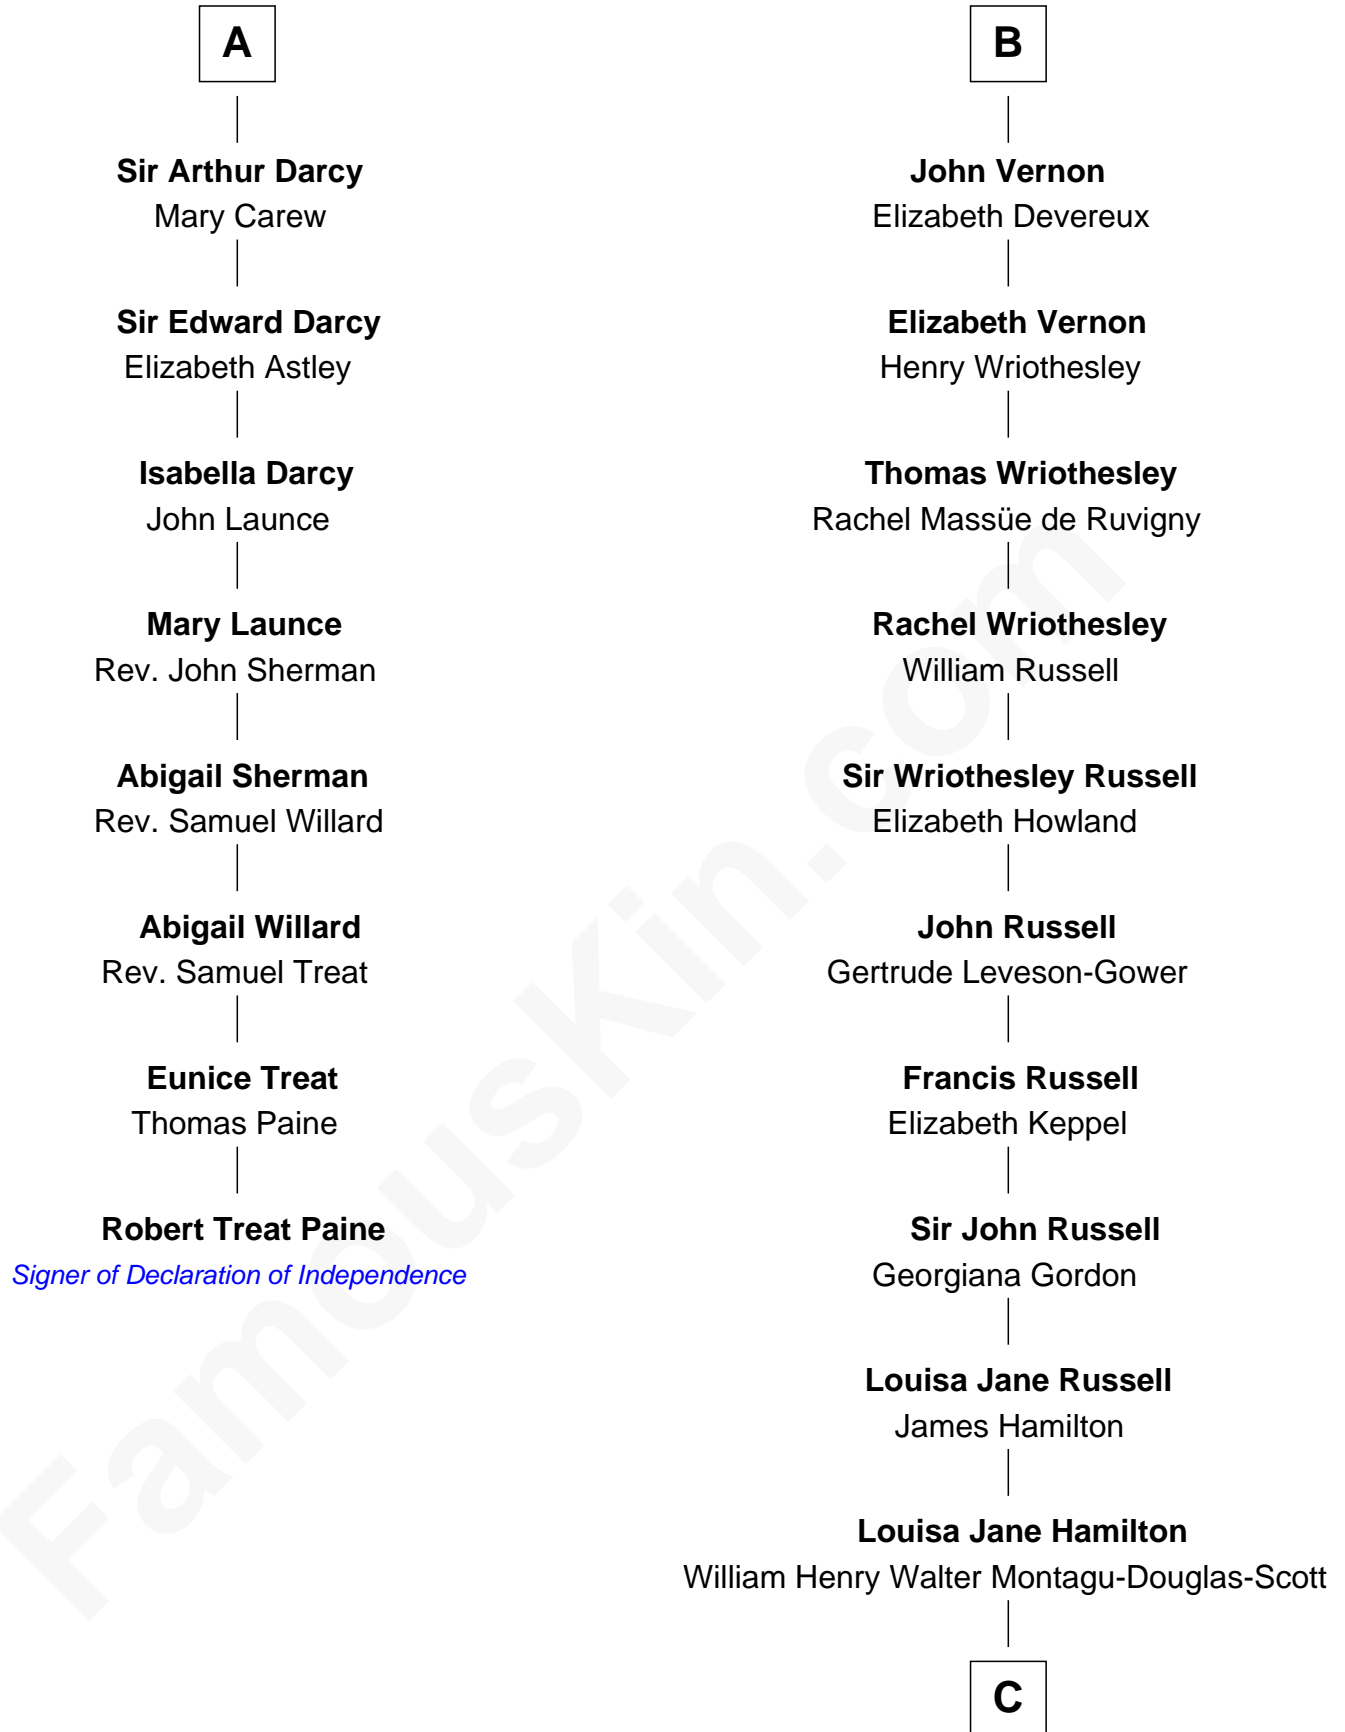

FamousKin.com

Relationship Chart of

Robert Treat Paine

Signer of the Declaration of Independence

14th cousin 6 times removed of

Sarah Ferguson
Duchess of York

Sir James le Boteler
Eleanor de Bohun

C

Herbert Andrew Montagu-Douglas-Scott

Marie Josephine Edwards

Marian Louisa Montagu-Douglas-Scott

Andrew Henry Ferguson

Ronald Ivor Ferguson

Susan Mary Wright

Sarah Ferguson

Duchess of York