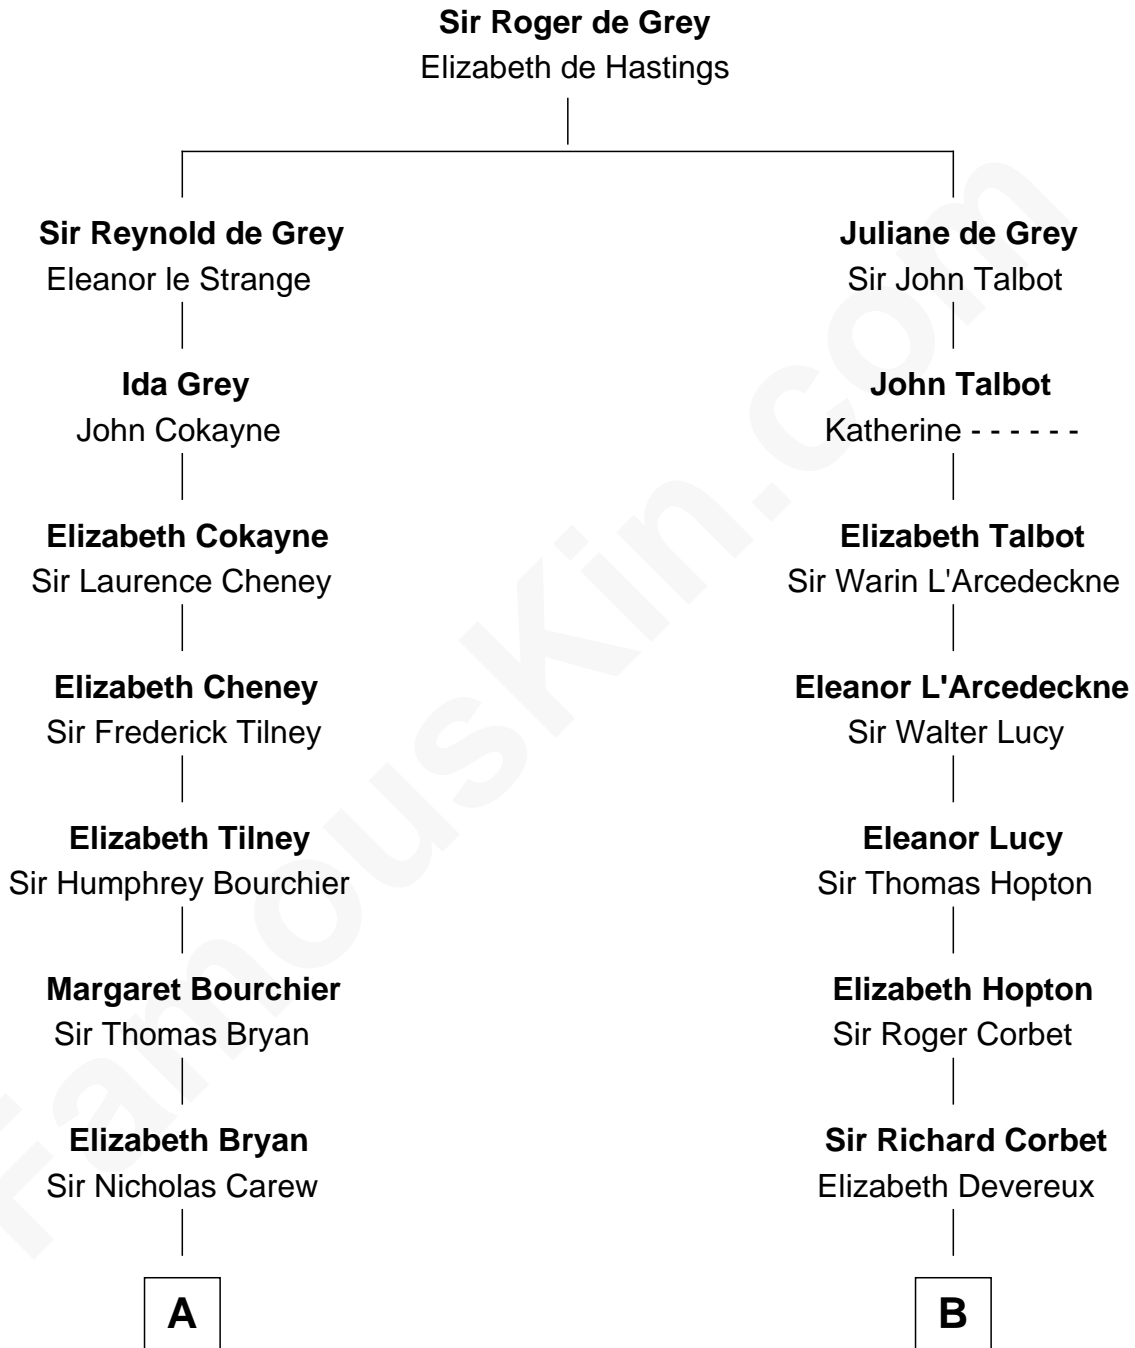

FamousKin.com

Relationship Chart of

Robert Treat Paine

Signer of the Declaration of Independence

14th cousin 5 times removed of

Olivia De Havilland
Movie Actress

C

Margaret Letitia Molesworth
Charles Richard De Havilland

Walter Augustus De Havilland
Lillian Augusta Ruse

Olivia De Havilland
Movie Actress

FamousKin.com