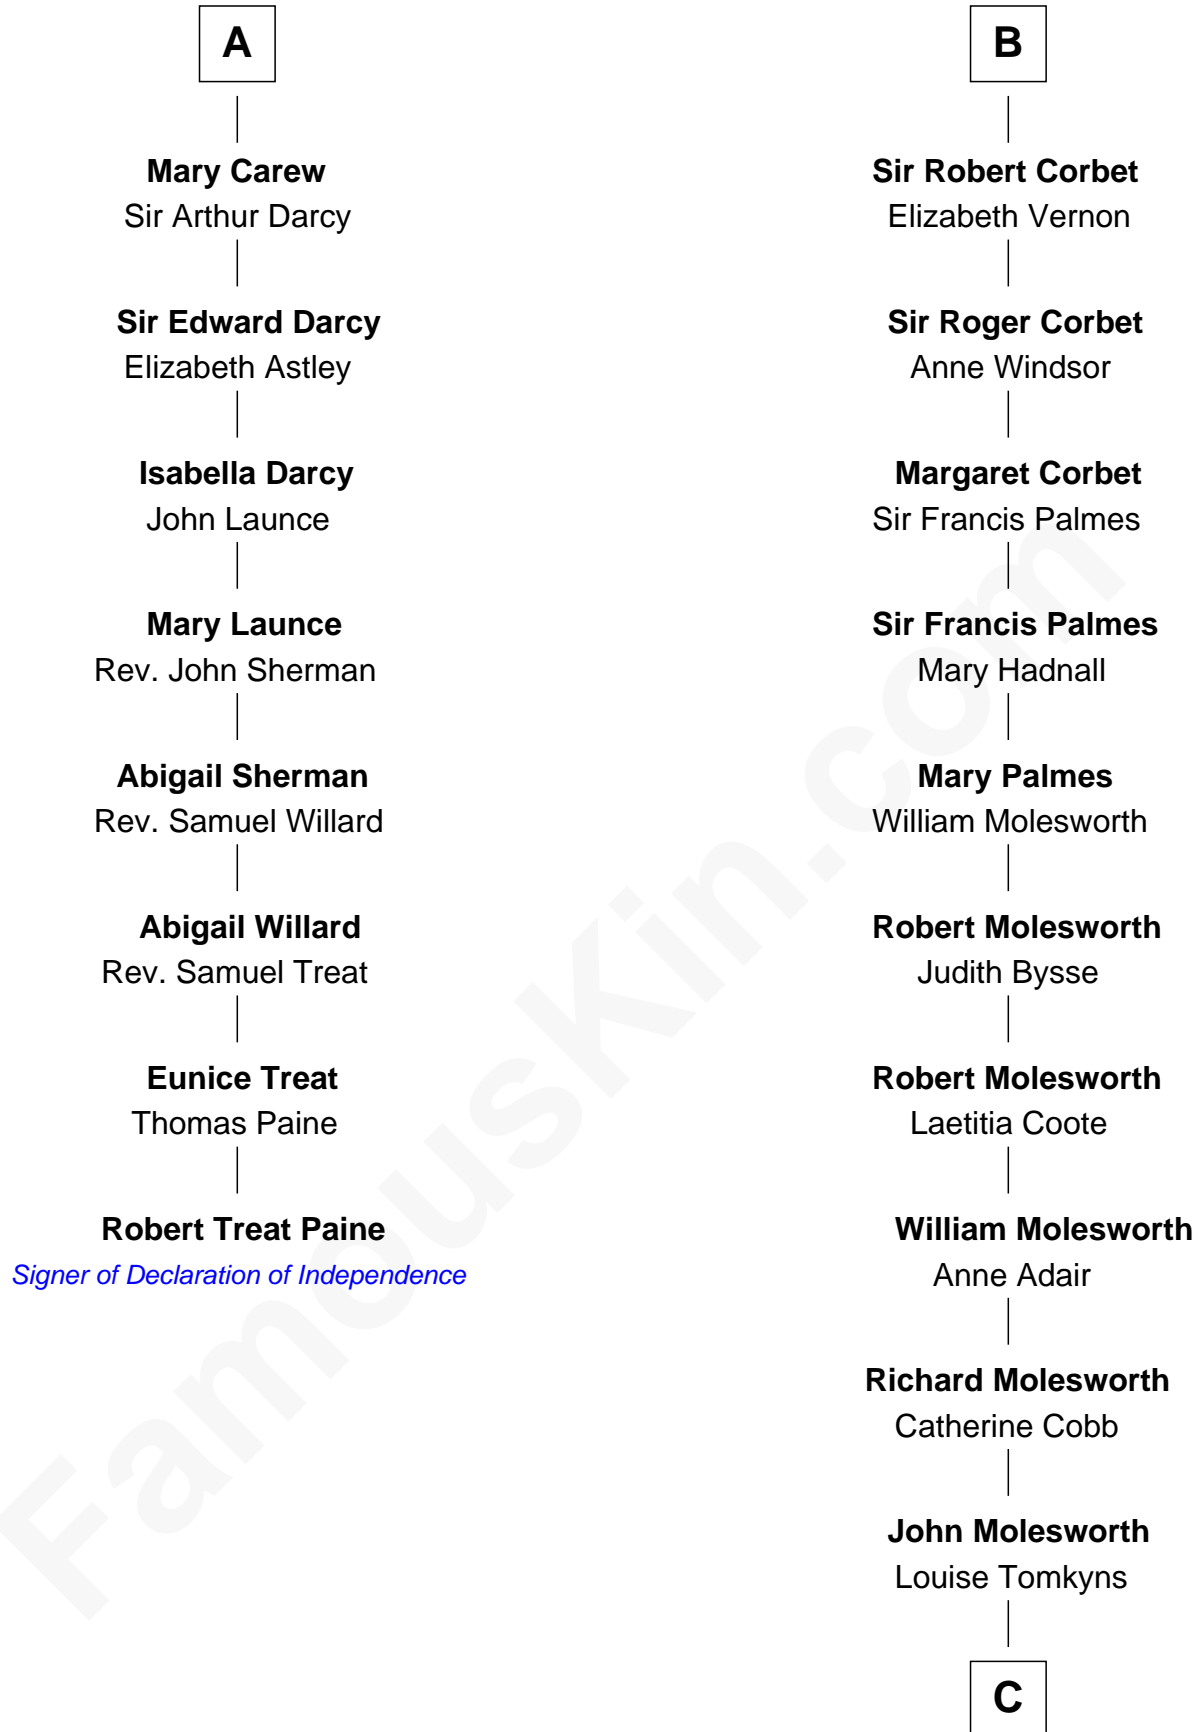

FamousKin.com

Relationship Chart of

Robert Treat Paine

Signer of the Declaration of Independence

14th cousin 5 times removed of

Olivia De Havilland
Movie Actress

C

Margaret Letitia Molesworth
Charles Richard De Havilland

Walter Augustus De Havilland
Lillian Augusta Ruse

Olivia De Havilland
Movie Actress

FamousKin.com