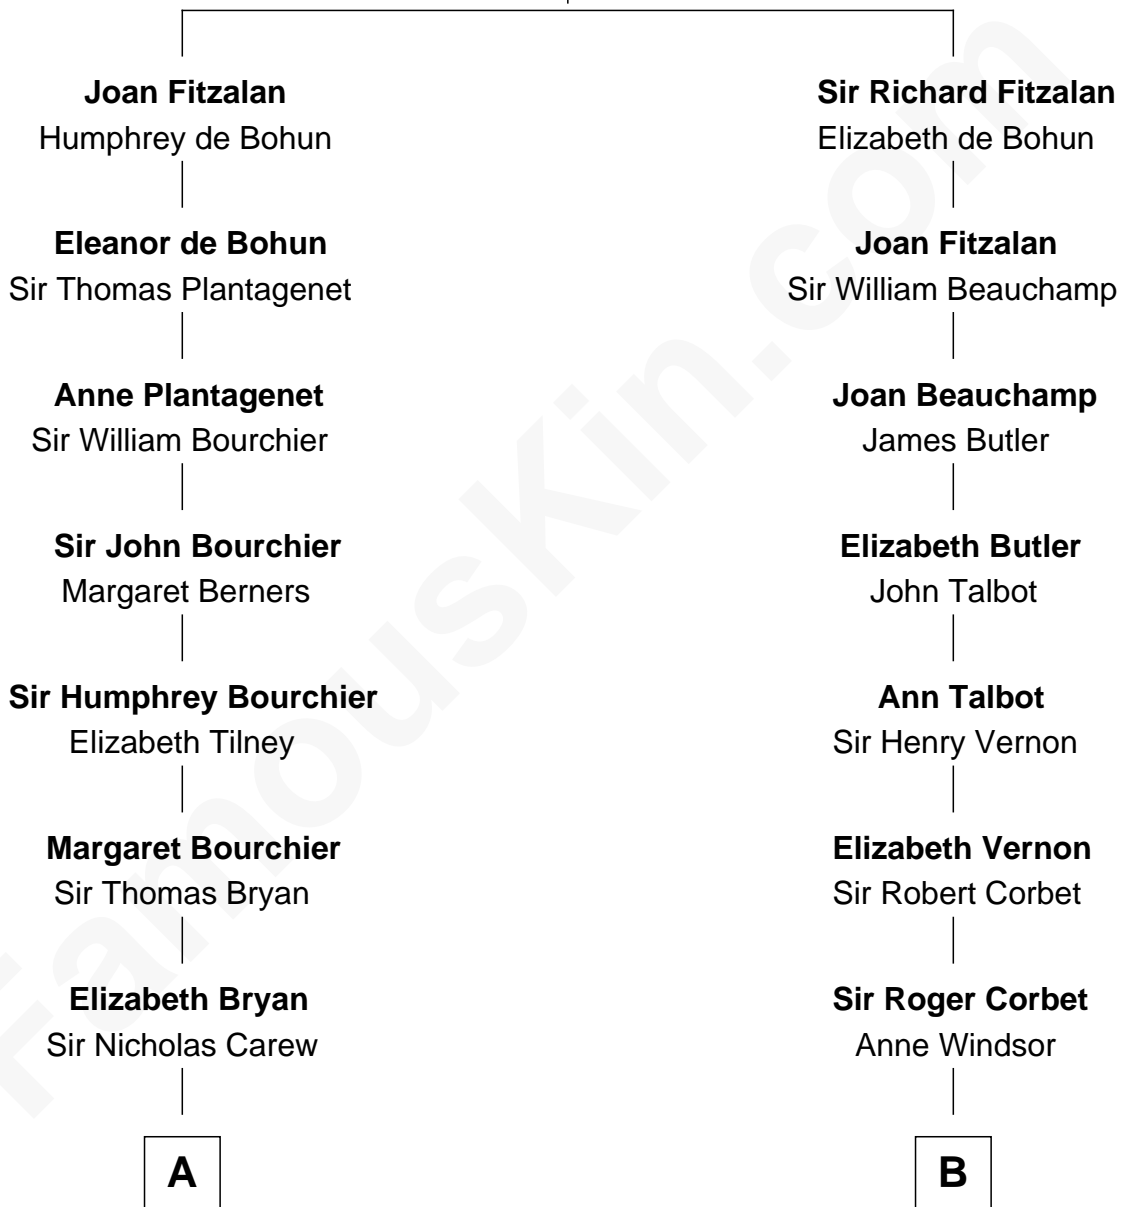

FamousKin.com

Relationship Chart of

Robert Treat Paine

Signer of the Declaration of Independence

14th cousin 3 times removed of

Olivia De Havilland
Movie Actress

Richard Fitzalan
Eleanor Plantagenet

A

Mary Carew
Sir Arthur Darcy

Sir Edward Darcy
Elizabeth Astley

Isabella Darcy
John Launce

Mary Launce
Rev. John Sherman

Abigail Sherman
Rev. Samuel Willard

Abigail Willard
Rev. Samuel Treat

Eunice Treat
Thomas Paine

Robert Treat Paine

Signer of Declaration of Independence

B

Margaret Corbet
Sir Francis Palmes

Sir Francis Palmes
Mary Hadnall

Mary Palmes
William Molesworth

Robert Molesworth
Judith Bysse

Robert Molesworth
Laetitia Coote