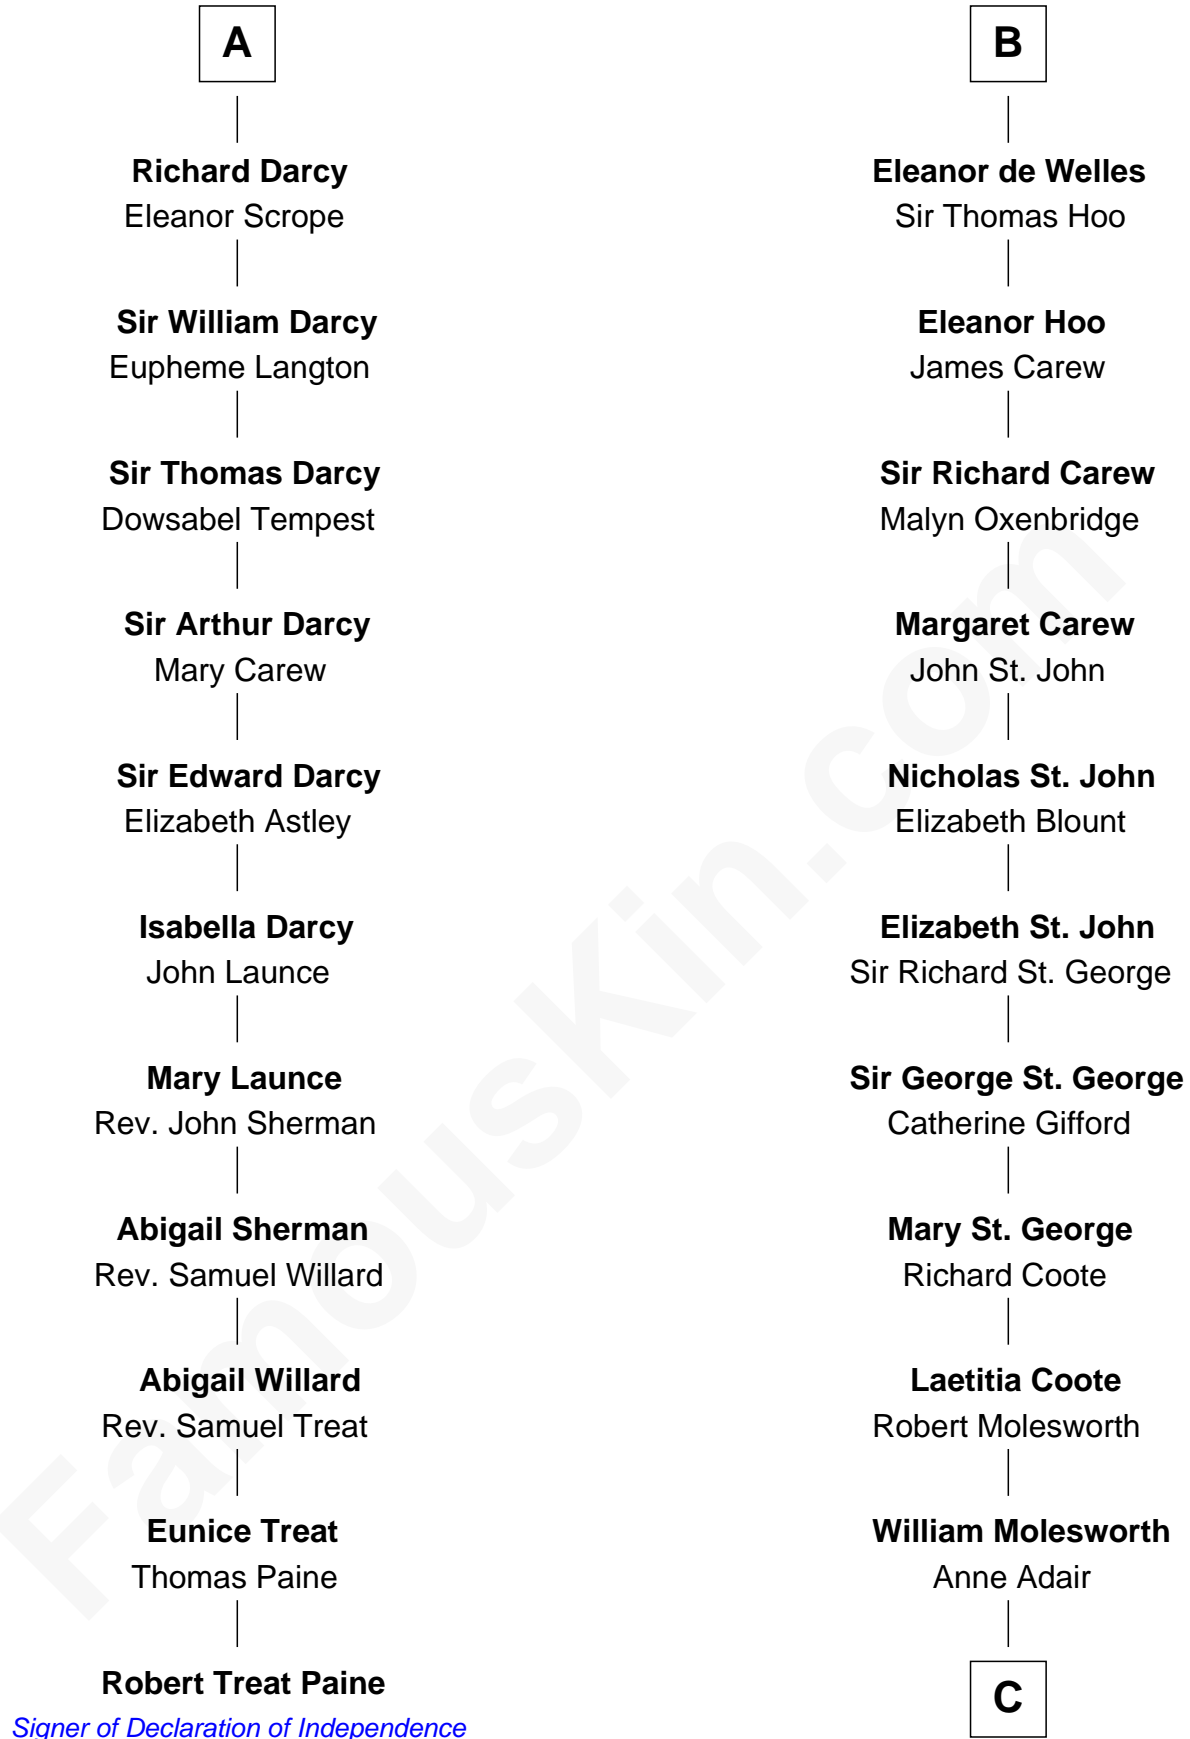

FamousKin.com

Relationship Chart of

Robert Treat Paine

Signer of the Declaration of Independence

17th cousin 4 times removed of

Olivia De Havilland
Movie Actress

Sir William de Ferrers
Margaret de Quincy

Robert de Ferrers
Alianore de Bohun

A

Joan de Ferrers
Sir Thomas de Berkeley

Sir Maurice de Berkeley
Eve la Zouche

Isabel de Berkeley
Sir Robert de Clifford

Sir Roger de Clifford
Maud de Beauchamp

Katherine de Clifford
Sir Ralph de Greystoke

Maud de Greystoke
Eudo de Welles

Sir Lionel de Welles
Joan de Waterton

B

C

Richard Molesworth

Catherine Cobb

John Molesworth

Louise Tomkyns