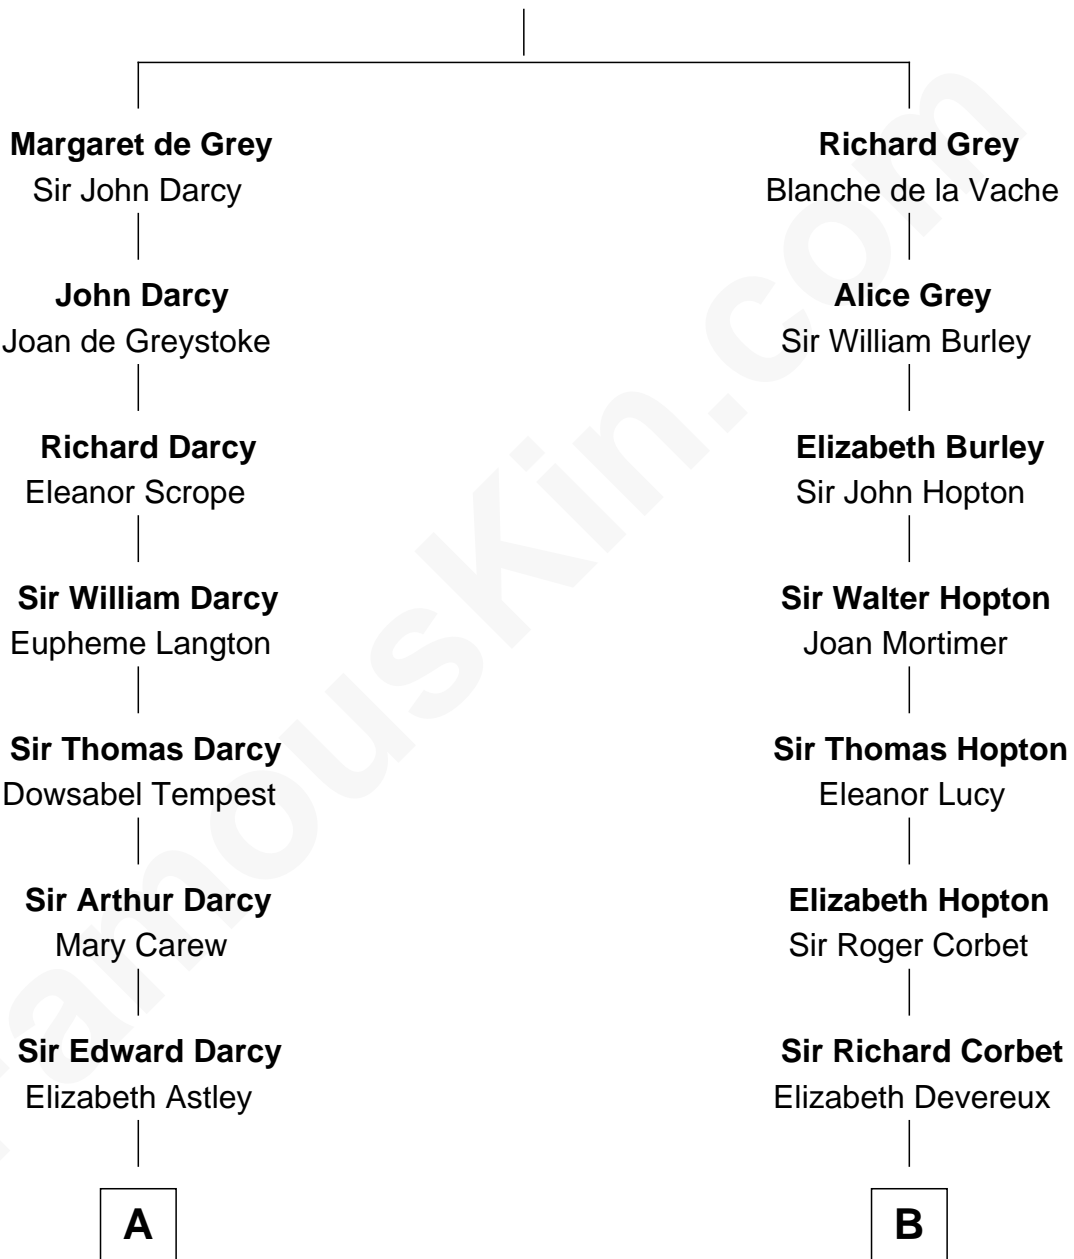

FamousKin.com

Relationship Chart of

Robert Treat Paine

Signer of the Declaration of Independence

12th cousin 7 times removed of

Joan Fontaine

Movie Actress

Sir Henry de Grey

Elizabeth Talbot

C

Margaret Letitia Molesworth
Charles Richard De Havilland

Walter Augustus De Havilland
Lillian Augusta Ruse

Joan Fontaine
Movie Actress

FamousKin.com