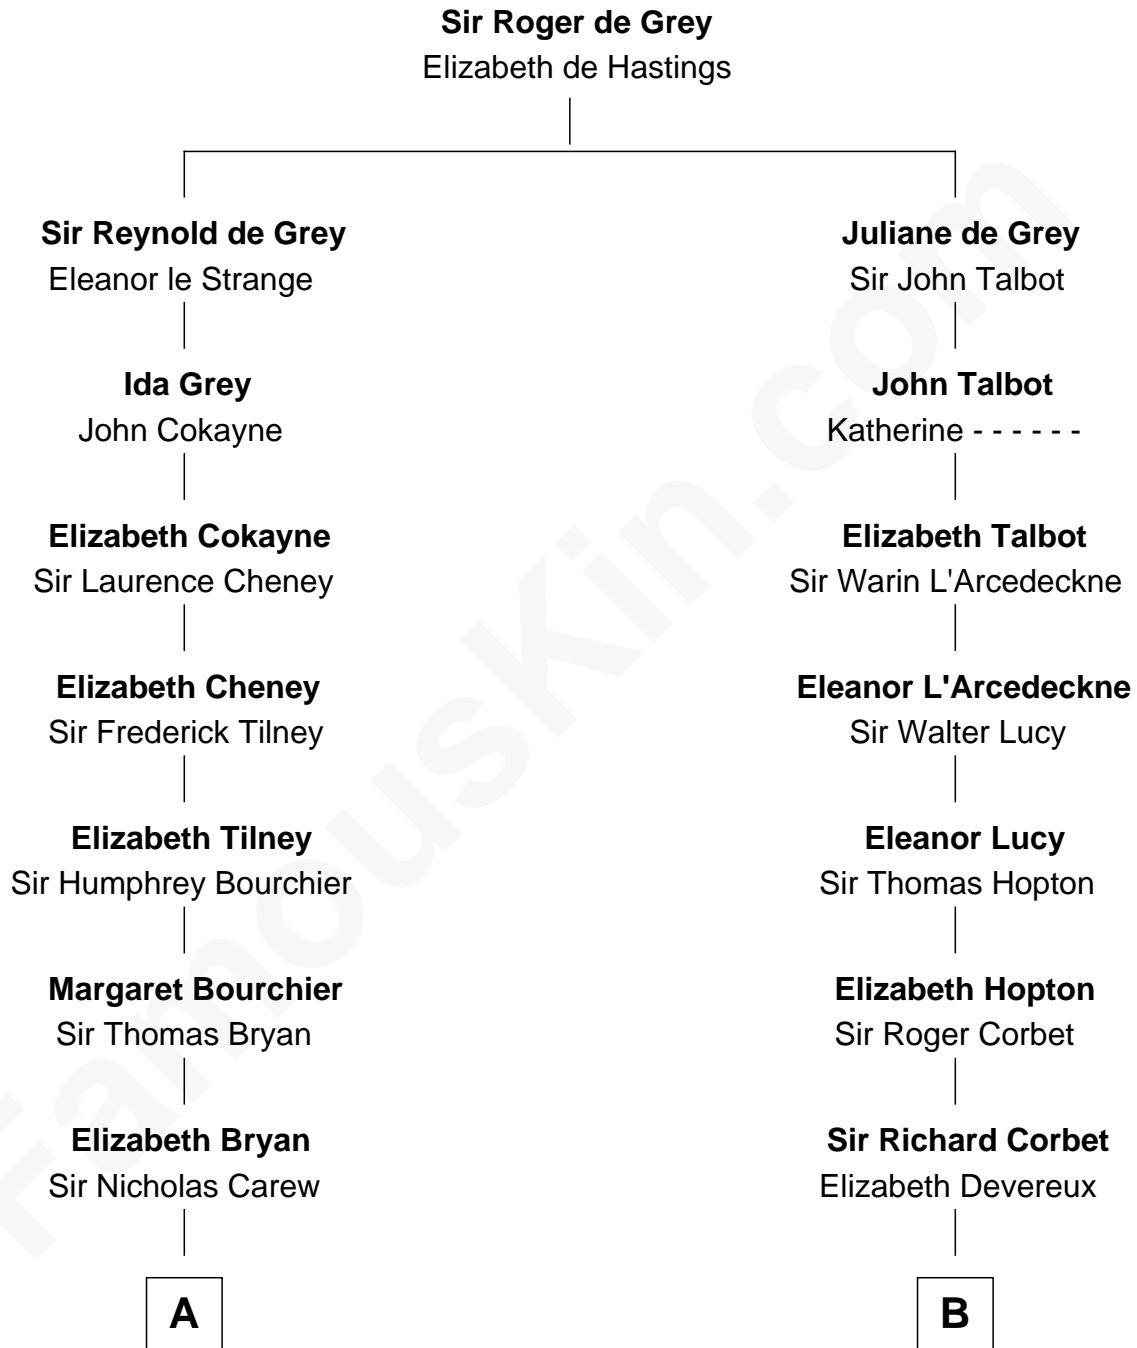

FamousKin.com

Relationship Chart of

Robert Treat Paine

Signer of the Declaration of Independence

14th cousin 5 times removed of

Joan Fontaine

Movie Actress

C

Margaret Letitia Molesworth
Charles Richard De Havilland

Walter Augustus De Havilland
Lillian Augusta Ruse

Joan Fontaine
Movie Actress

FamousKin.com