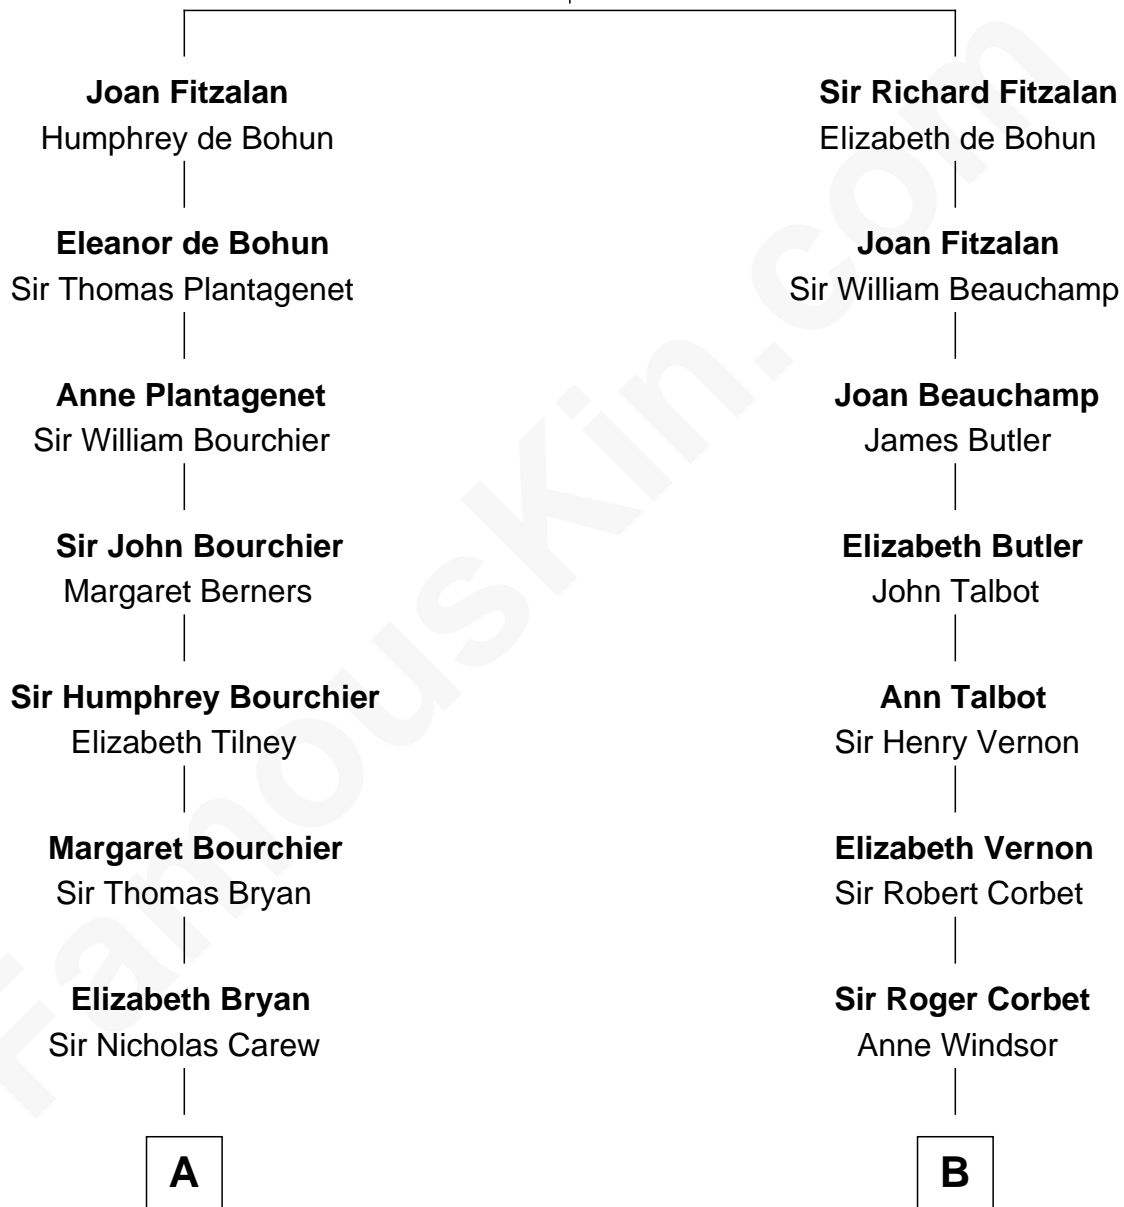

## Relationship Chart of

### Robert Treat Paine

*Signer of the Declaration of Independence*

14th cousin 3 times removed of

**Joan Fontaine**

*Movie Actress*

**Richard Fitzalan**  
Eleanor Plantagenet

**A**

**Mary Carew**  
Sir Arthur Darcy

**Sir Edward Darcy**  
Elizabeth Astley

**Isabella Darcy**  
John Launce

**Mary Launce**  
Rev. John Sherman

**Abigail Sherman**  
Rev. Samuel Willard

**Abigail Willard**  
Rev. Samuel Treat

**Eunice Treat**  
Thomas Paine