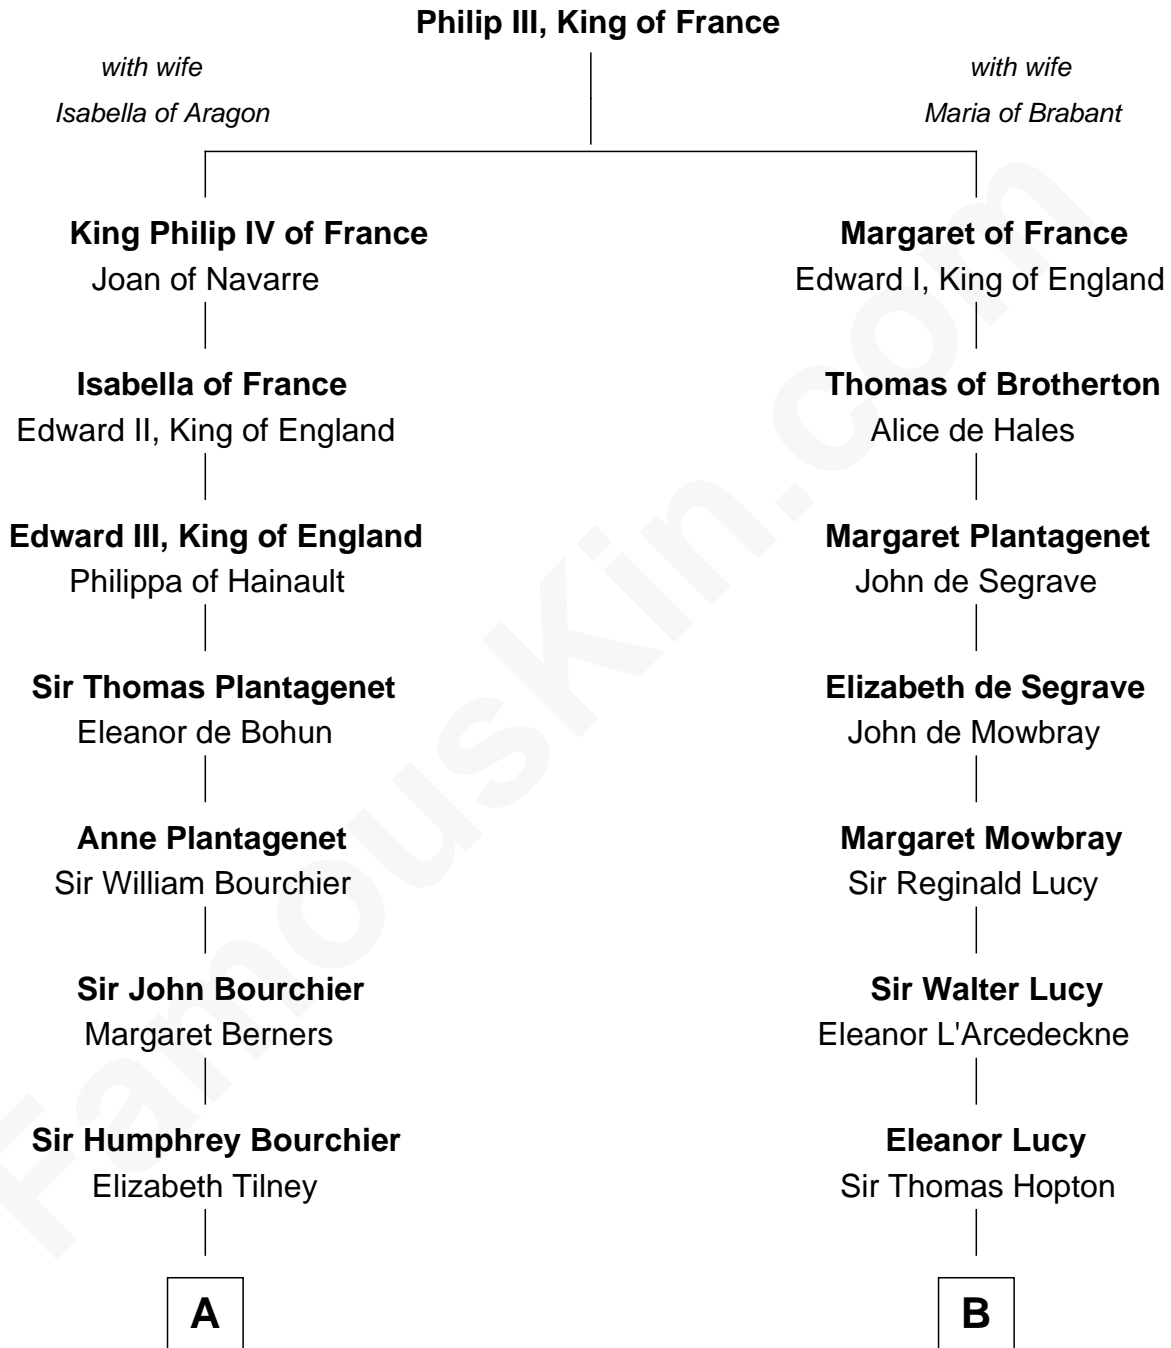

FamousKin.com

Relationship Chart of

Robert Treat Paine

Signer of the Declaration of Independence

16th cousin 5 times removed of

Joan Fontaine
Movie Actress

C

Richard Molesworth

Catherine Cobb

John Molesworth

Louise Tomkyns

Margaret Letitia Molesworth

Charles Richard De Havilland

Walter Augustus De Havilland

Lillian Augusta Ruse

Joan Fontaine