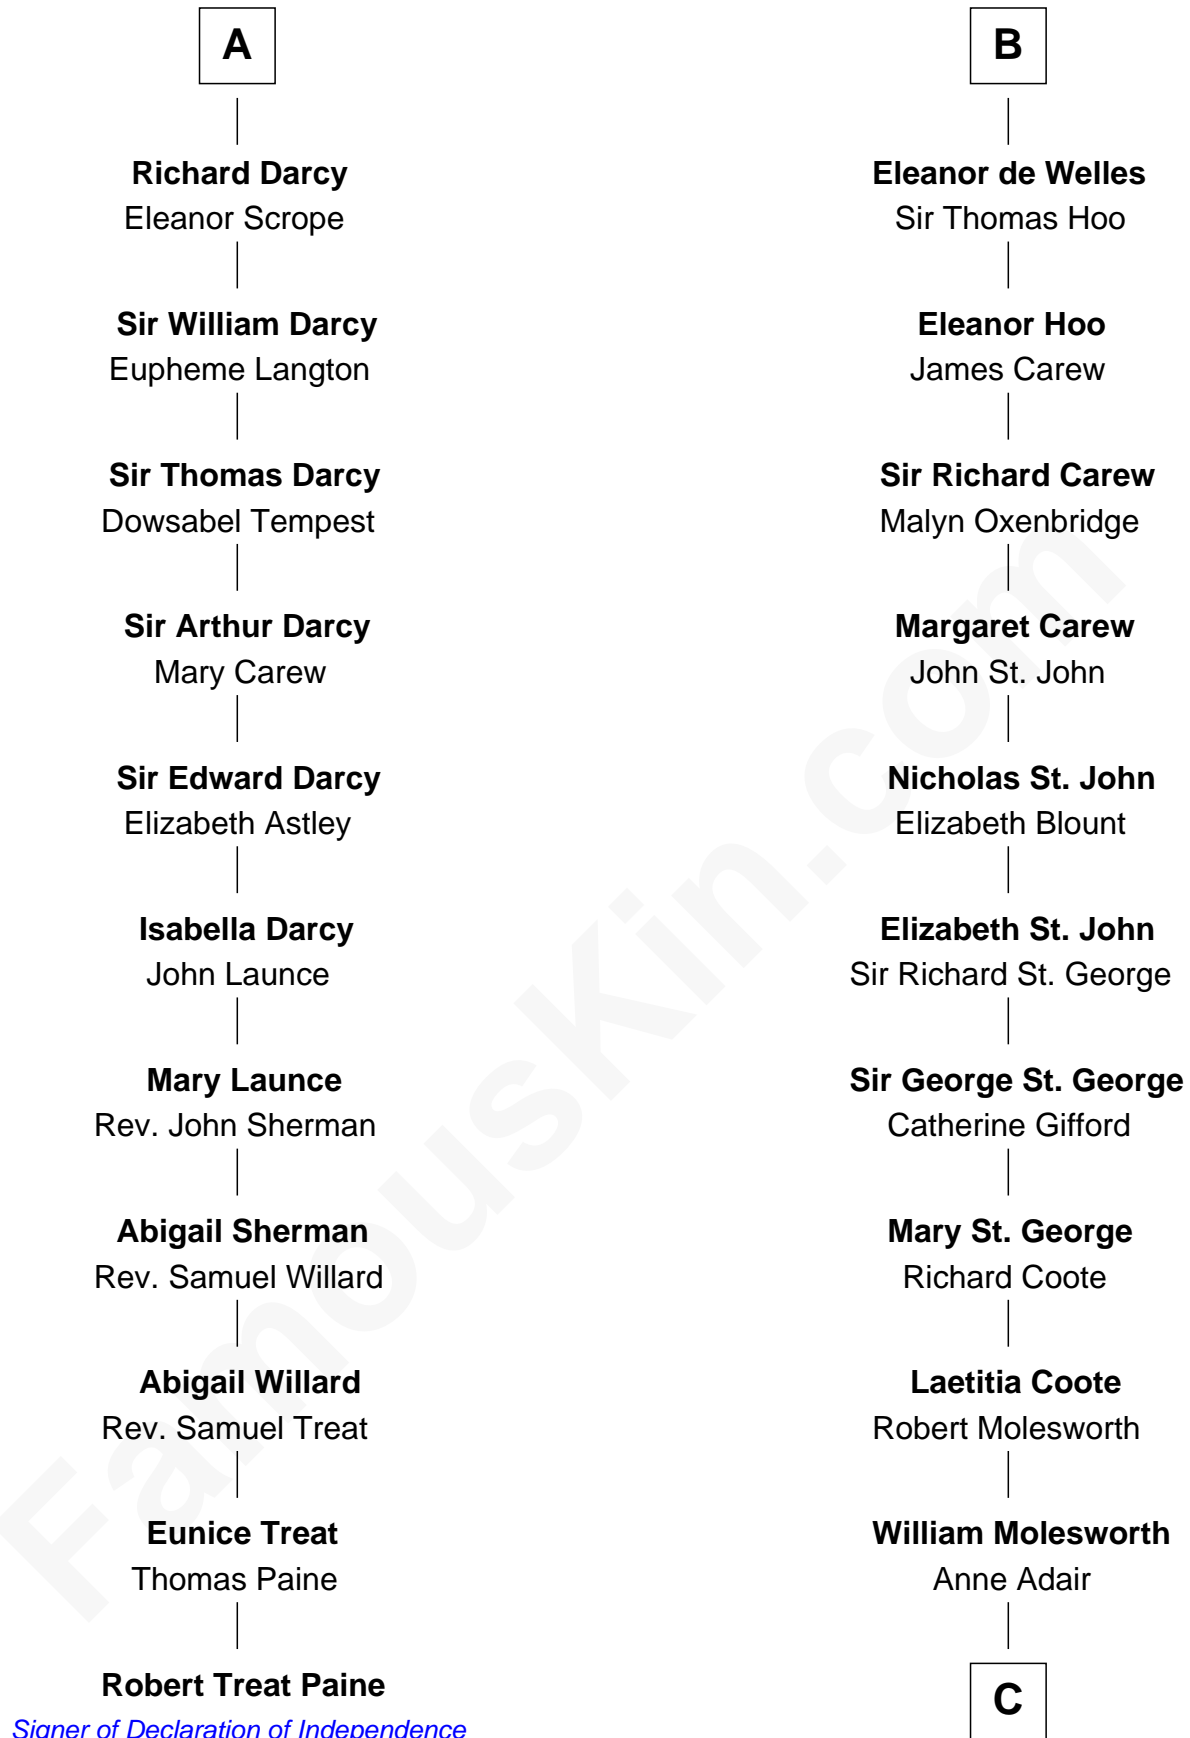

FamousKin.com

Relationship Chart of

Robert Treat Paine

Signer of the Declaration of Independence

17th cousin 4 times removed of

Joan Fontaine

Movie Actress

Sir William de Ferrers

Katherine de Clifford

Sir Ralph de Greystoke

Maud de Greystoke

Eudo de Welles

Sir Lionel de Welles

Joan de Waterton

B

C

Richard Molesworth

Catherine Cobb

John Molesworth

Louise Tomkyns

Margaret Letitia Molesworth

Charles Richard De Havilland

Walter Augustus De Havilland

Lillian Augusta Ruse