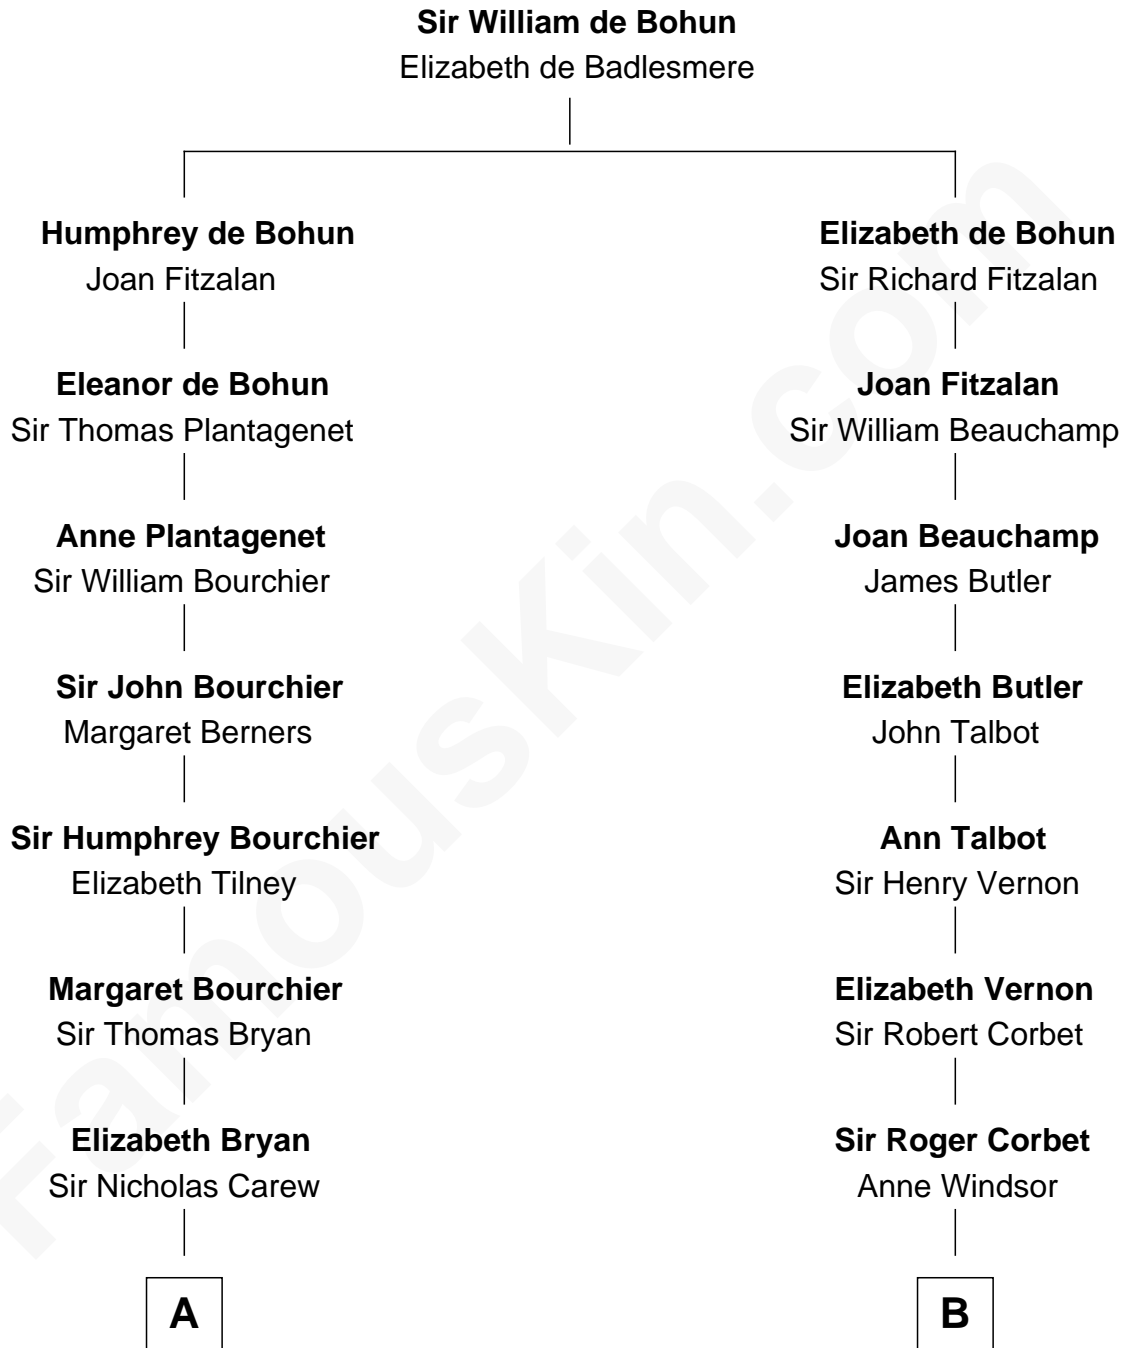

FamousKin.com

Relationship Chart of

Robert Treat Paine

Signer of the Declaration of Independence

14th cousin 3 times removed of

Joan Fontaine

Movie Actress

A

Mary Carew
Sir Arthur Darcy

Sir Edward Darcy
Elizabeth Astley

Isabella Darcy
John Launce

Mary Launce
Rev. John Sherman

Abigail Sherman
Rev. Samuel Willard

Abigail Willard
Rev. Samuel Treat

Eunice Treat
Thomas Paine