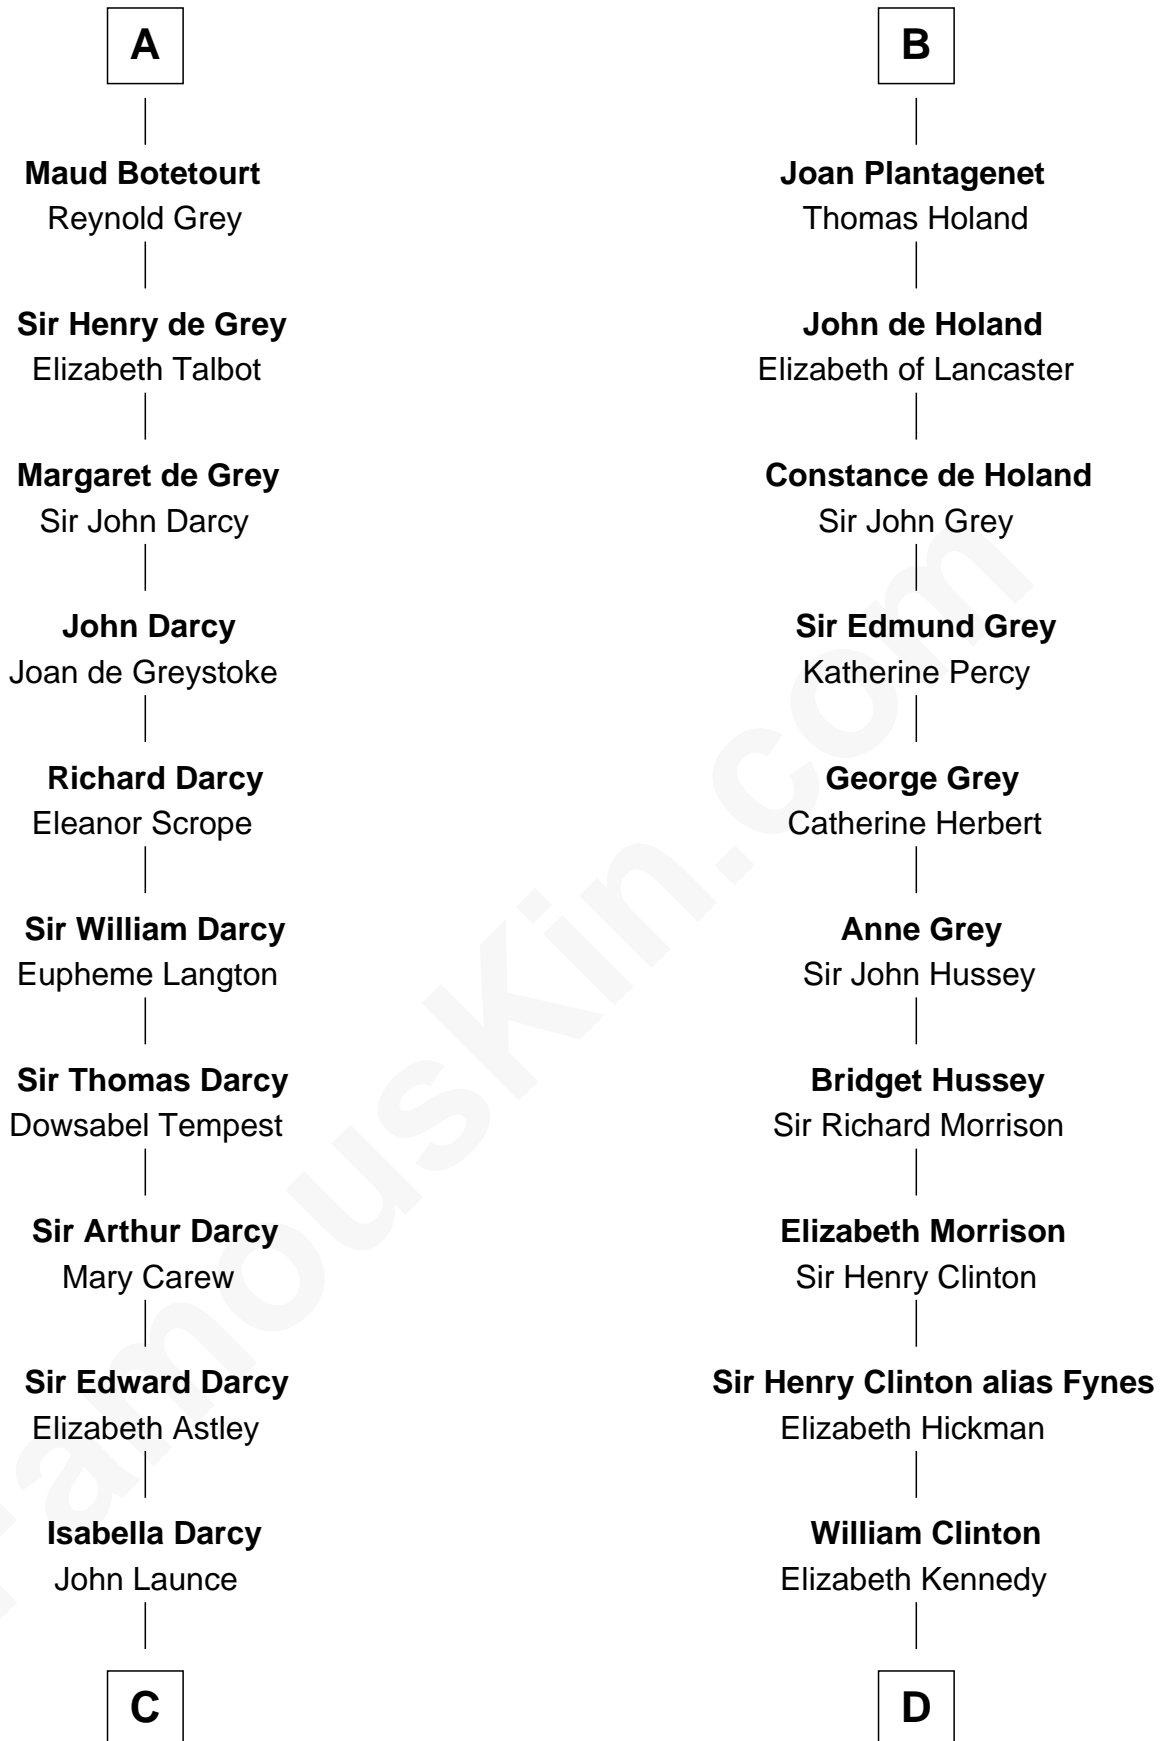

FamousKin.com

Relationship Chart of

Robert Treat Paine

Signer of the Declaration of Independence

19th cousin 2 times removed of

George Clinton

4th U.S. Vice President

William the Conqueror

A

Henry I, King of England

Maud of Scotland

Maud of England

Geoffrey Plantagenet

Henry II, King of England

Eleanor of Aquitaine

John, King of England

Isabelle of Angoulême

Henry III, King of England

Eleanor of Provence

Edward I, King of England

Margaret of France

Edmund of Woodstock

Margaret Wake

B

Charles Clinton
Elizabeth Denniston

George Clinton
4th U.S. Vice President

FamousKin.com