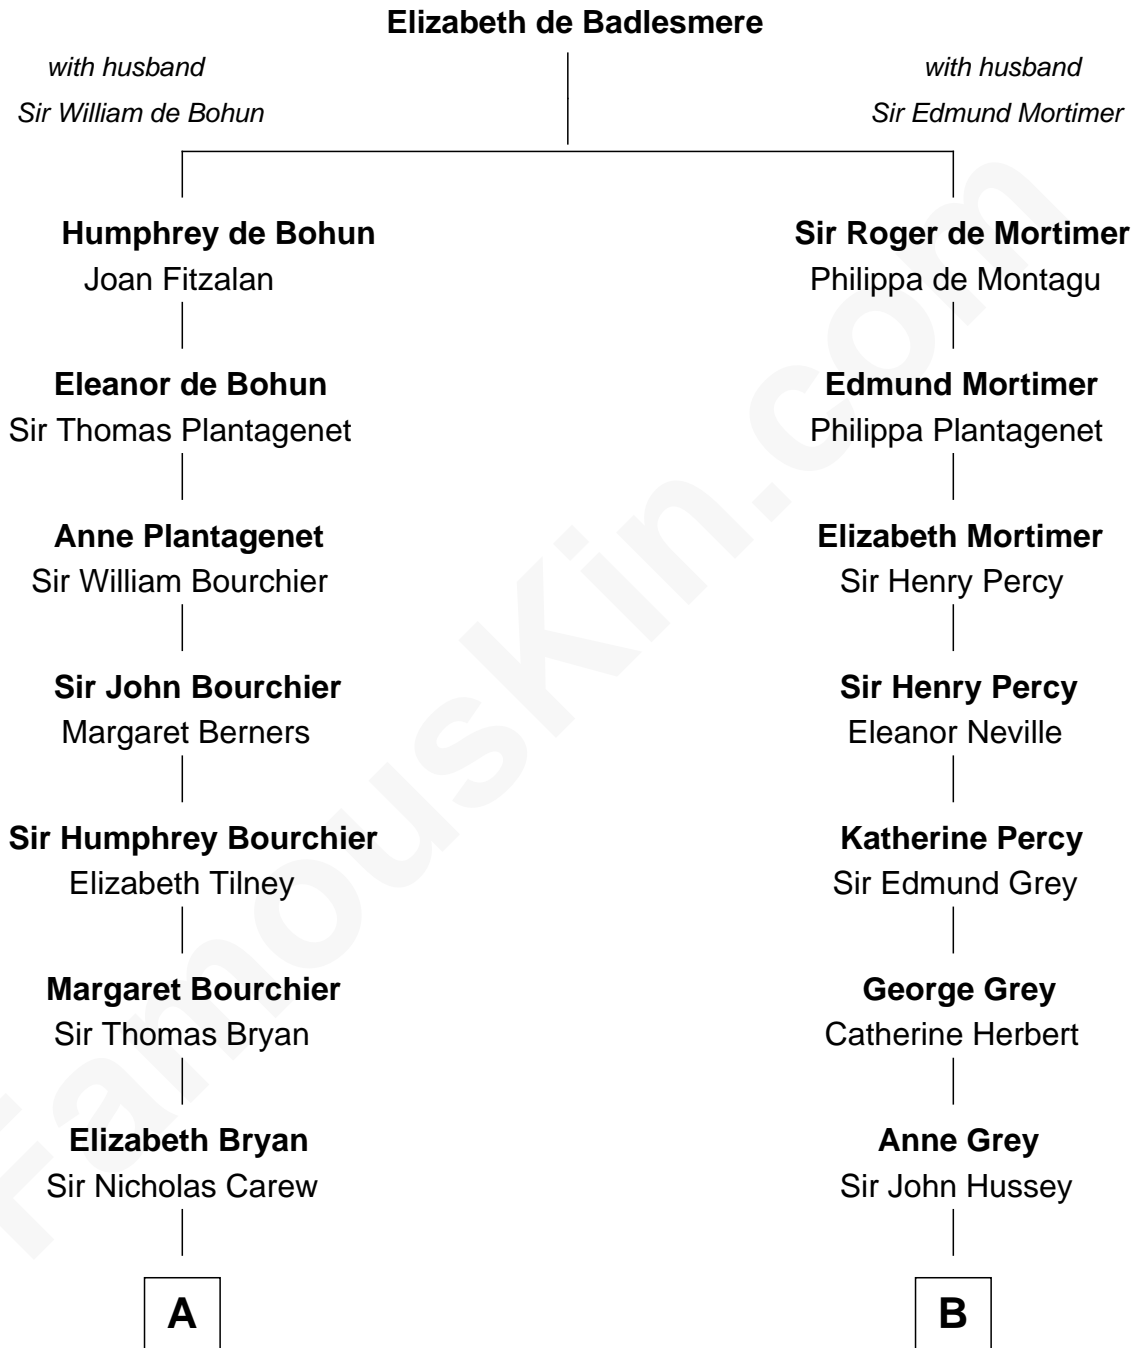

FamousKin.com

Relationship Chart of

Robert Treat Paine

Signer of the Declaration of Independence

13th cousin 1 time removed of

George Clinton

4th U.S. Vice President

A

Mary Carew
Sir Arthur Darcy

Sir Edward Darcy
Elizabeth Astley

Isabella Darcy
John Launce

Mary Launce
Rev. John Sherman

Abigail Sherman
Rev. Samuel Willard

Abigail Willard
Rev. Samuel Treat

Eunice Treat
Thomas Paine