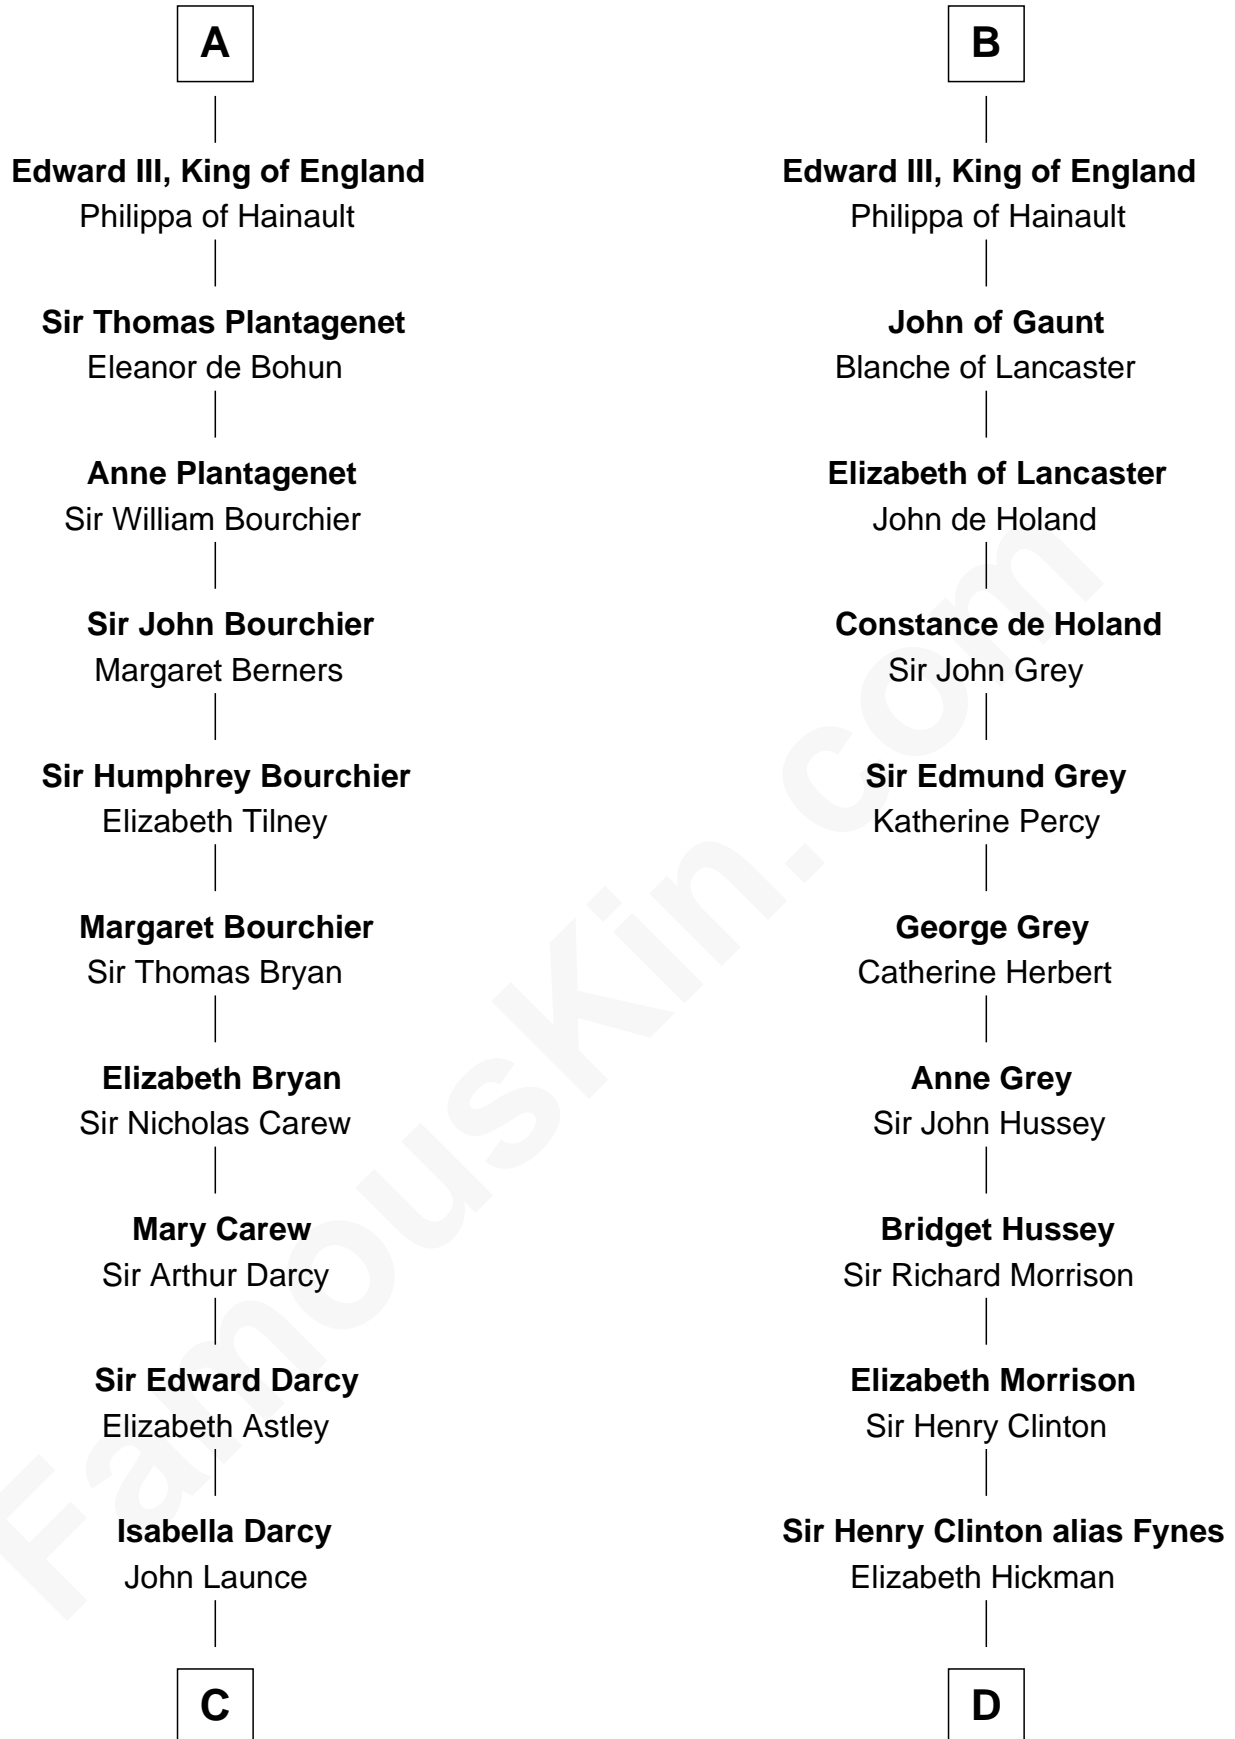

FamousKin.com

Relationship Chart of

Robert Treat Paine

Signer of the Declaration of Independence

20th cousin 1 time removed of

George Clinton

4th U.S. Vice President

Hugh II of Burgundy
Mathilda of Mayenne

Matilda of Burgundy
William VII de Montpellier

William VIII de Montpellier
Eudoxia Comnenus

Maria of Montpellier
Pedro II, King of Aragon

James I, King of Aragon
Yolanda of Hungary

Isabella of Aragon
Philip III, King of France

King Philip IV of France
Joan of Navarre

Isabella of France
Edward II, King of England

A

Matilda of Burgundy
William VII de Montpellier

William VIII de Montpellier
Eudoxia Comnenus

Maria of Montpellier
Pedro II, King of Aragon

James I, King of Aragon
Yolanda of Hungary

Isabella of Aragon
Philip III, King of France

King Philip IV of France
Joan of Navarre

Isabella of France
Edward II, King of England

B

C

Mary Launce
Rev. John Sherman