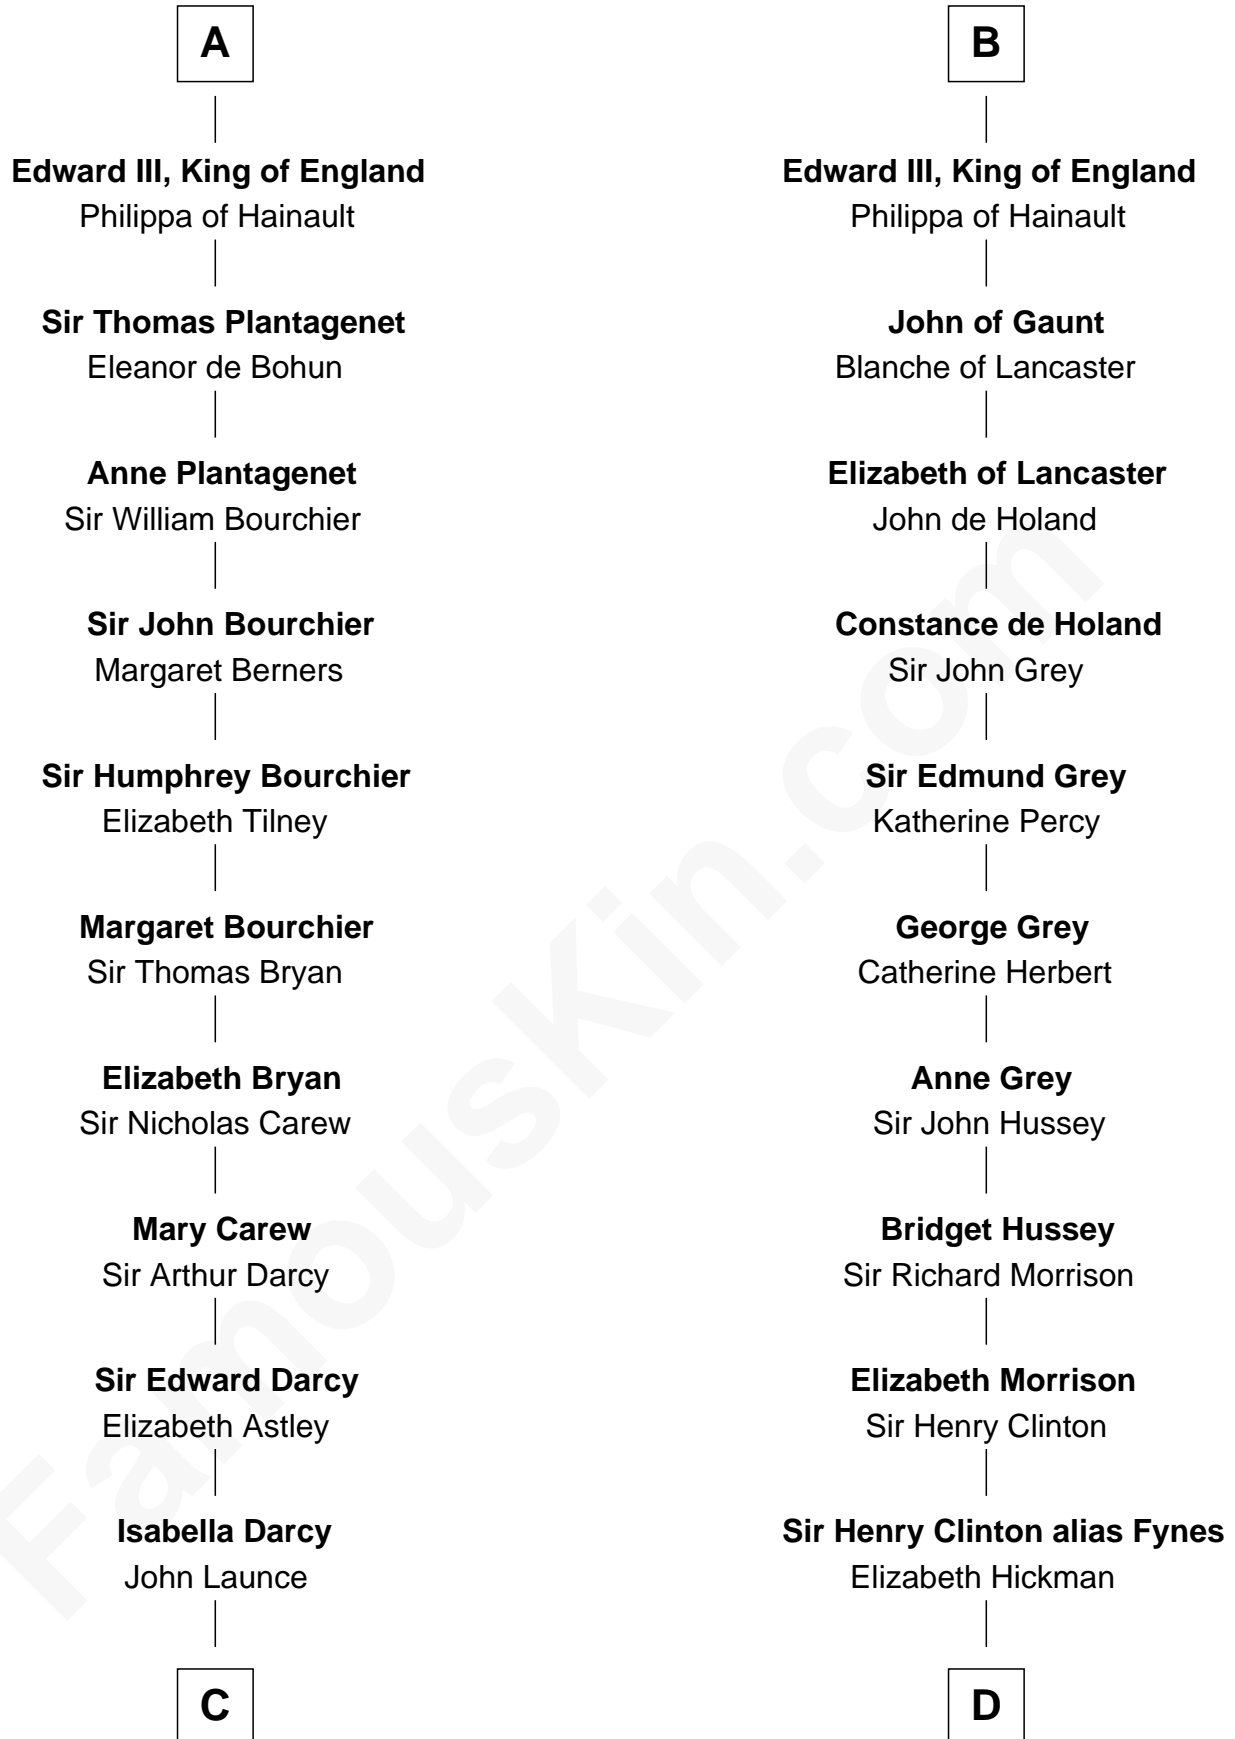

FamousKin.com

Relationship Chart of

Robert Treat Paine

Signer of the Declaration of Independence

20th cousin 1 time removed of

George Clinton

4th U.S. Vice President

Andronicus Comnenus

Irene - - - - -

C

Mary Launce
Rev. John Sherman

Abigail Sherman
Rev. Samuel Willard

Abigail Willard
Rev. Samuel Treat

Eunice Treat
Thomas Paine

Robert Treat Paine
Signer of Declaration of Independence

D

William Clinton
Elizabeth Kennedy

James Clinton
Elizabeth Smith

Charles Clinton
Elizabeth Denniston

George Clinton
4th U.S. Vice President