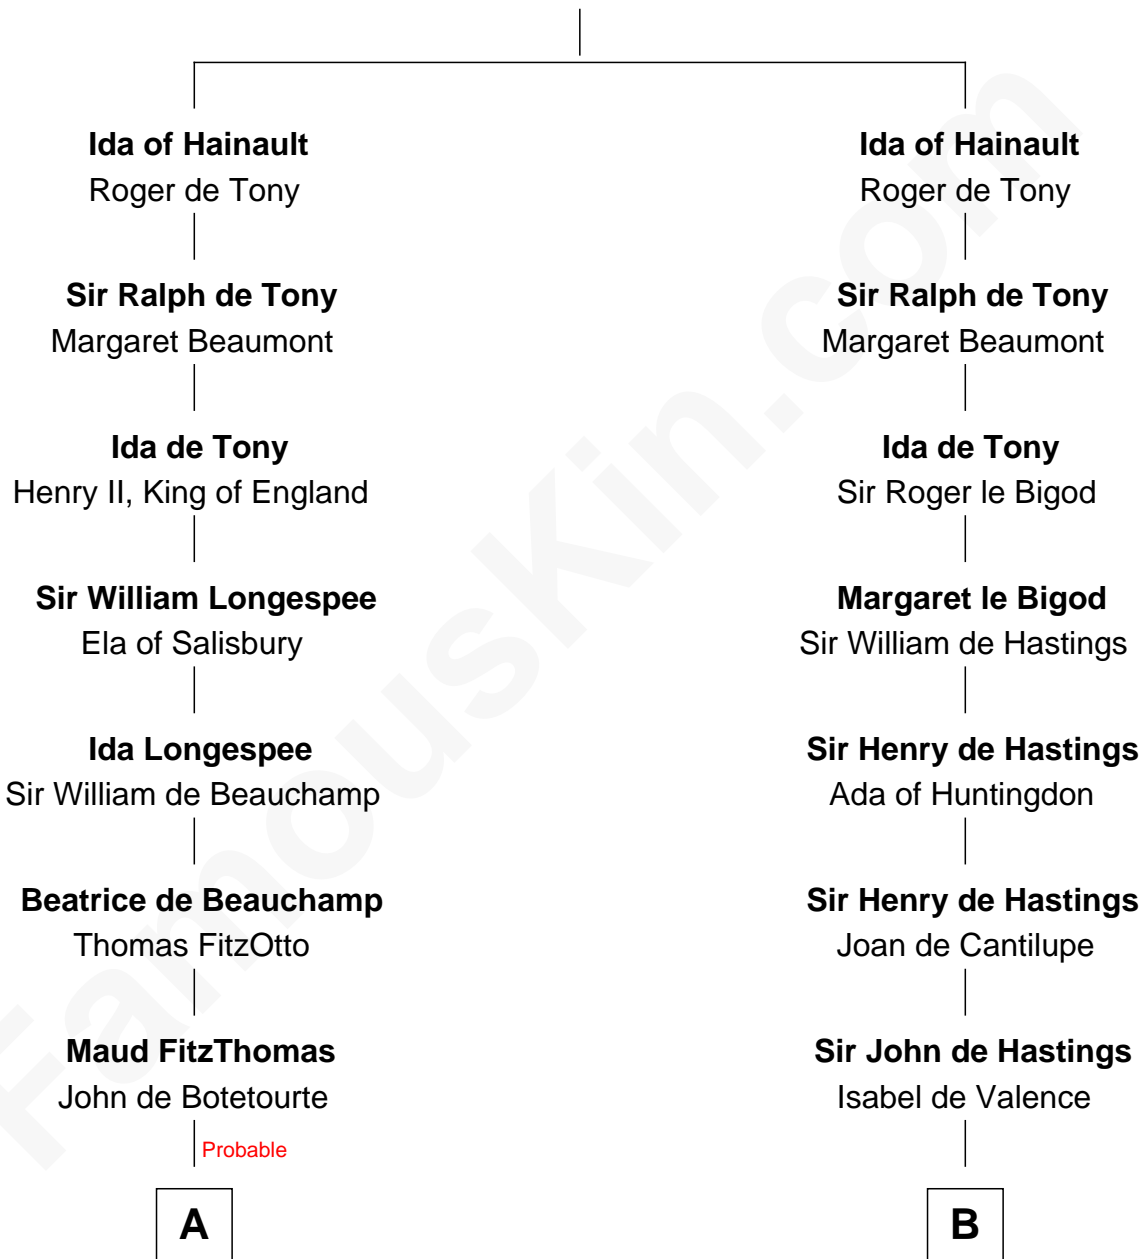

FamousKin.com

Relationship Chart of

Robert Treat Paine

Signer of the Declaration of Independence

20th cousin 1 time removed of

George Clinton

4th U.S. Vice President

Baldwin III of Hainault

Yolande of Guelders

C

Mary Launce
Rev. John Sherman

Abigail Sherman
Rev. Samuel Willard

Abigail Willard
Rev. Samuel Treat

Eunice Treat
Thomas Paine

Robert Treat Paine
Signer of Declaration of Independence

D