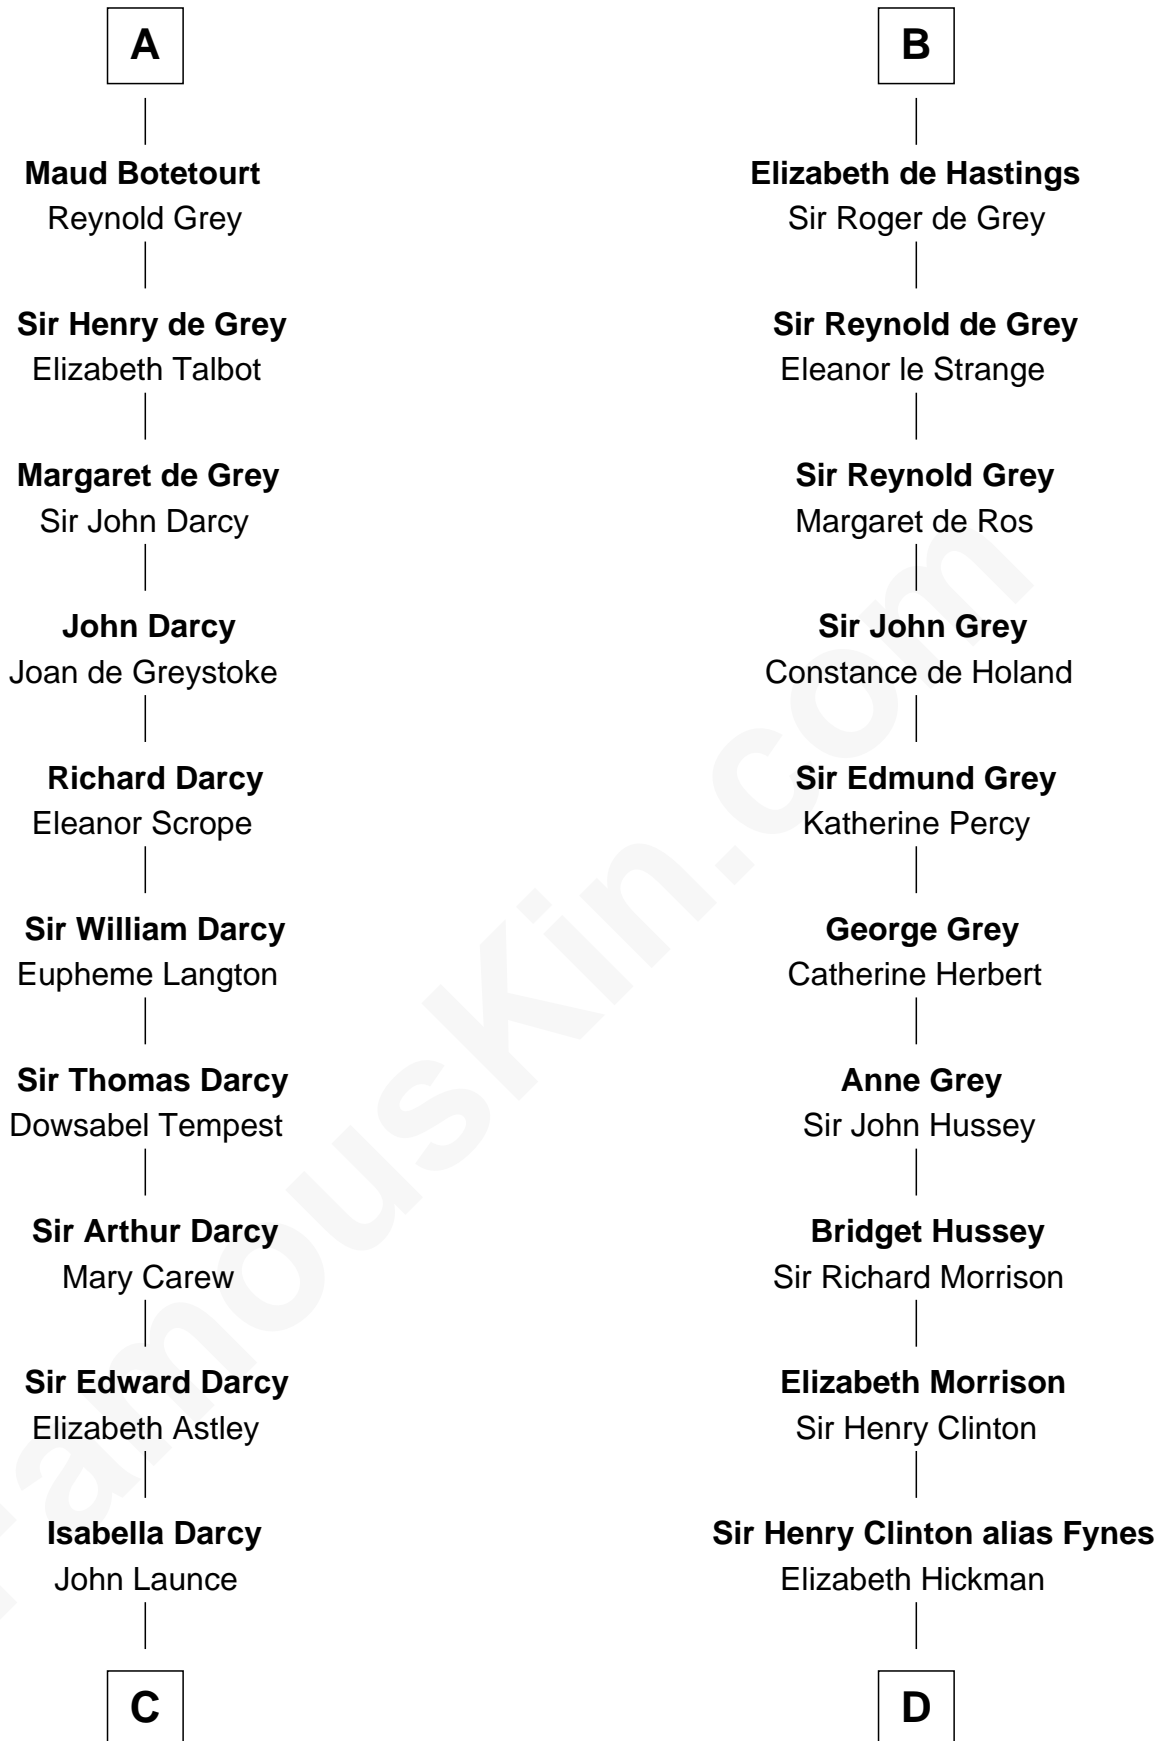

FamousKin.com

Relationship Chart of

Robert Treat Paine

Signer of the Declaration of Independence

20th cousin 1 time removed of

George Clinton

4th U.S. Vice President

Baldwin III of Hainault

Yolande of Guelders

C

Mary Launce
Rev. John Sherman

Abigail Sherman
Rev. Samuel Willard

Abigail Willard
Rev. Samuel Treat

Eunice Treat
Thomas Paine

Robert Treat Paine
Signer of Declaration of Independence

D

William Clinton
Elizabeth Kennedy

James Clinton
Elizabeth Smith

Charles Clinton
Elizabeth Denniston

George Clinton
4th U.S. Vice President

FamousKin.com