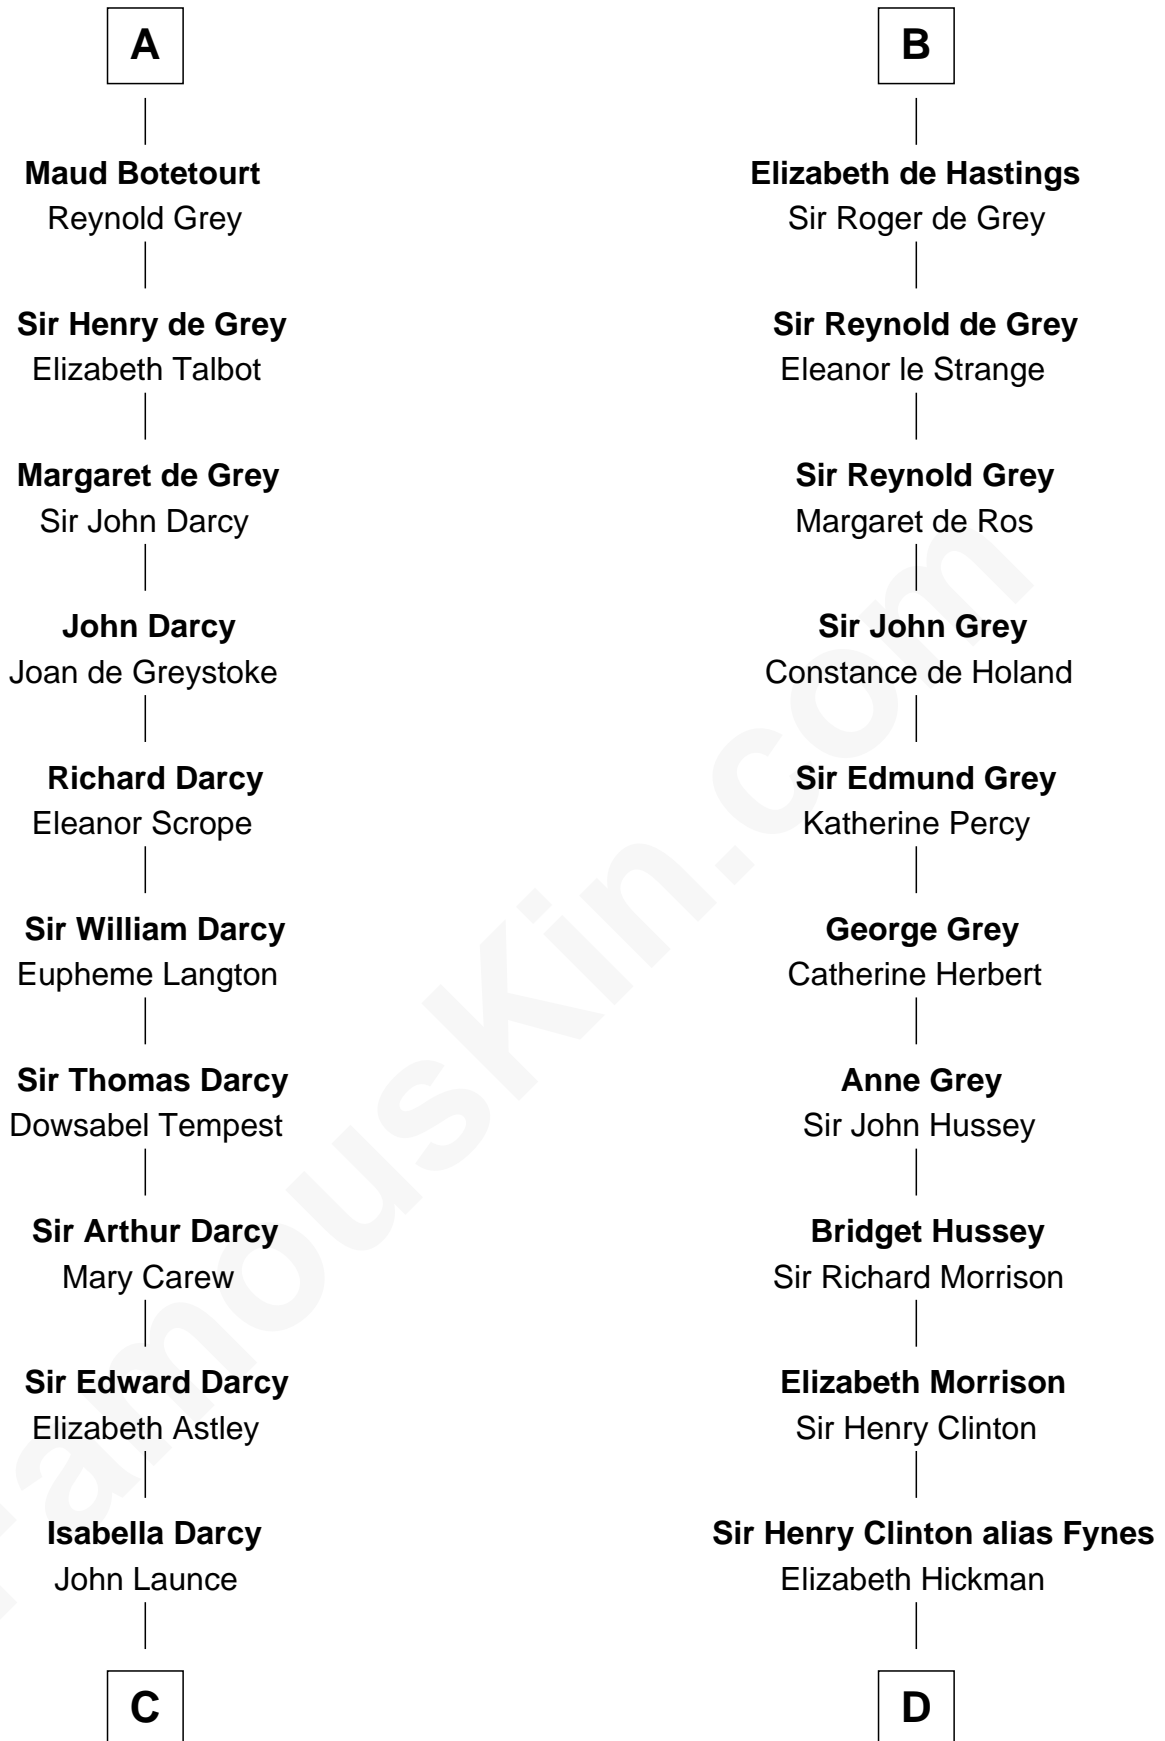

FamousKin.com

Relationship Chart of

Robert Treat Paine

Signer of the Declaration of Independence

20th cousin 1 time removed of

George Clinton

4th U.S. Vice President

C

Mary Launce
Rev. John Sherman

Abigail Sherman
Rev. Samuel Willard

Abigail Willard
Rev. Samuel Treat

Eunice Treat
Thomas Paine

Robert Treat Paine
Signer of Declaration of Independence

D

William Clinton
Elizabeth Kennedy

James Clinton
Elizabeth Smith

Charles Clinton
Elizabeth Denniston

George Clinton
4th U.S. Vice President

FamousKin.com