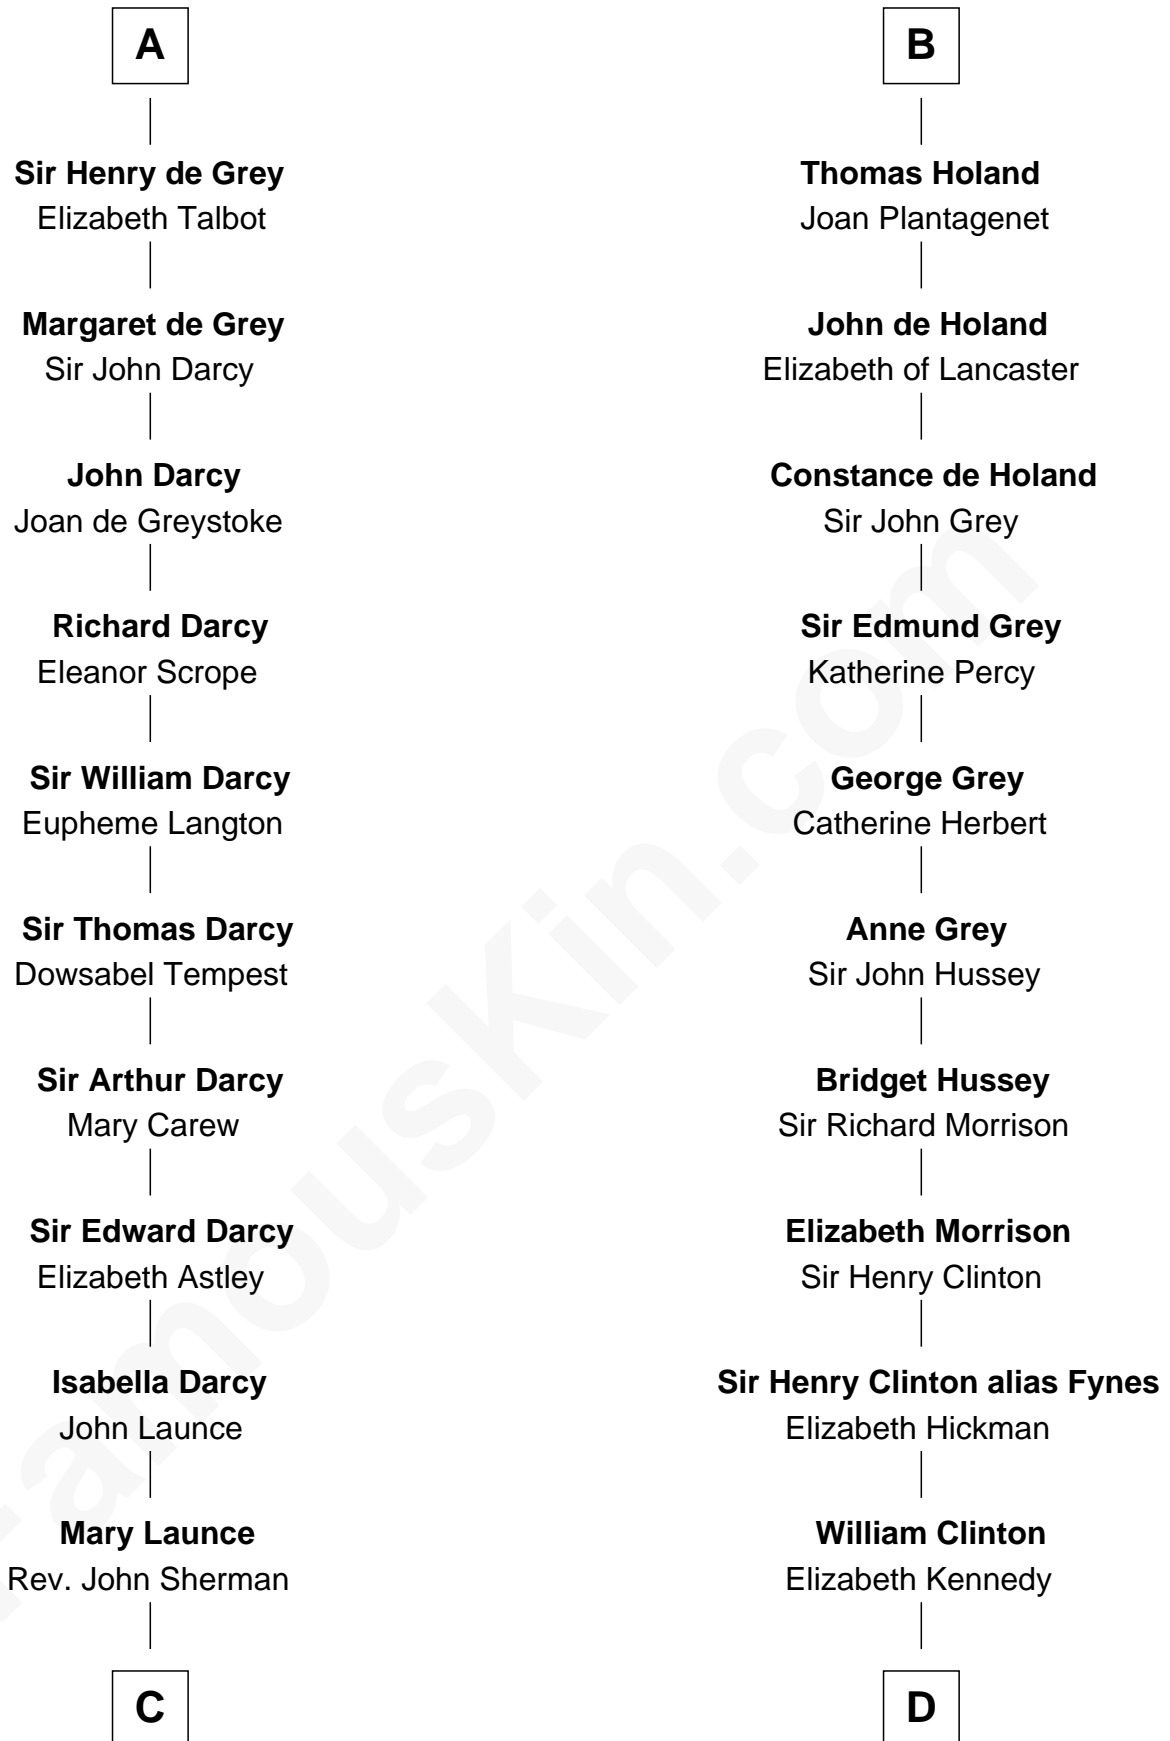

FamousKin.com

Relationship Chart of

Robert Treat Paine

Signer of the Declaration of Independence

19th cousin 1 time removed of

George Clinton

4th U.S. Vice President

Walter of Salisbury

Emmeline de Ridelisford

Ela Longespee

Sir Roger la Zouche

Sir Alan la Zouche

Eleanor de Segrave

Maude la Zouche

Sir Robert de Holland

B