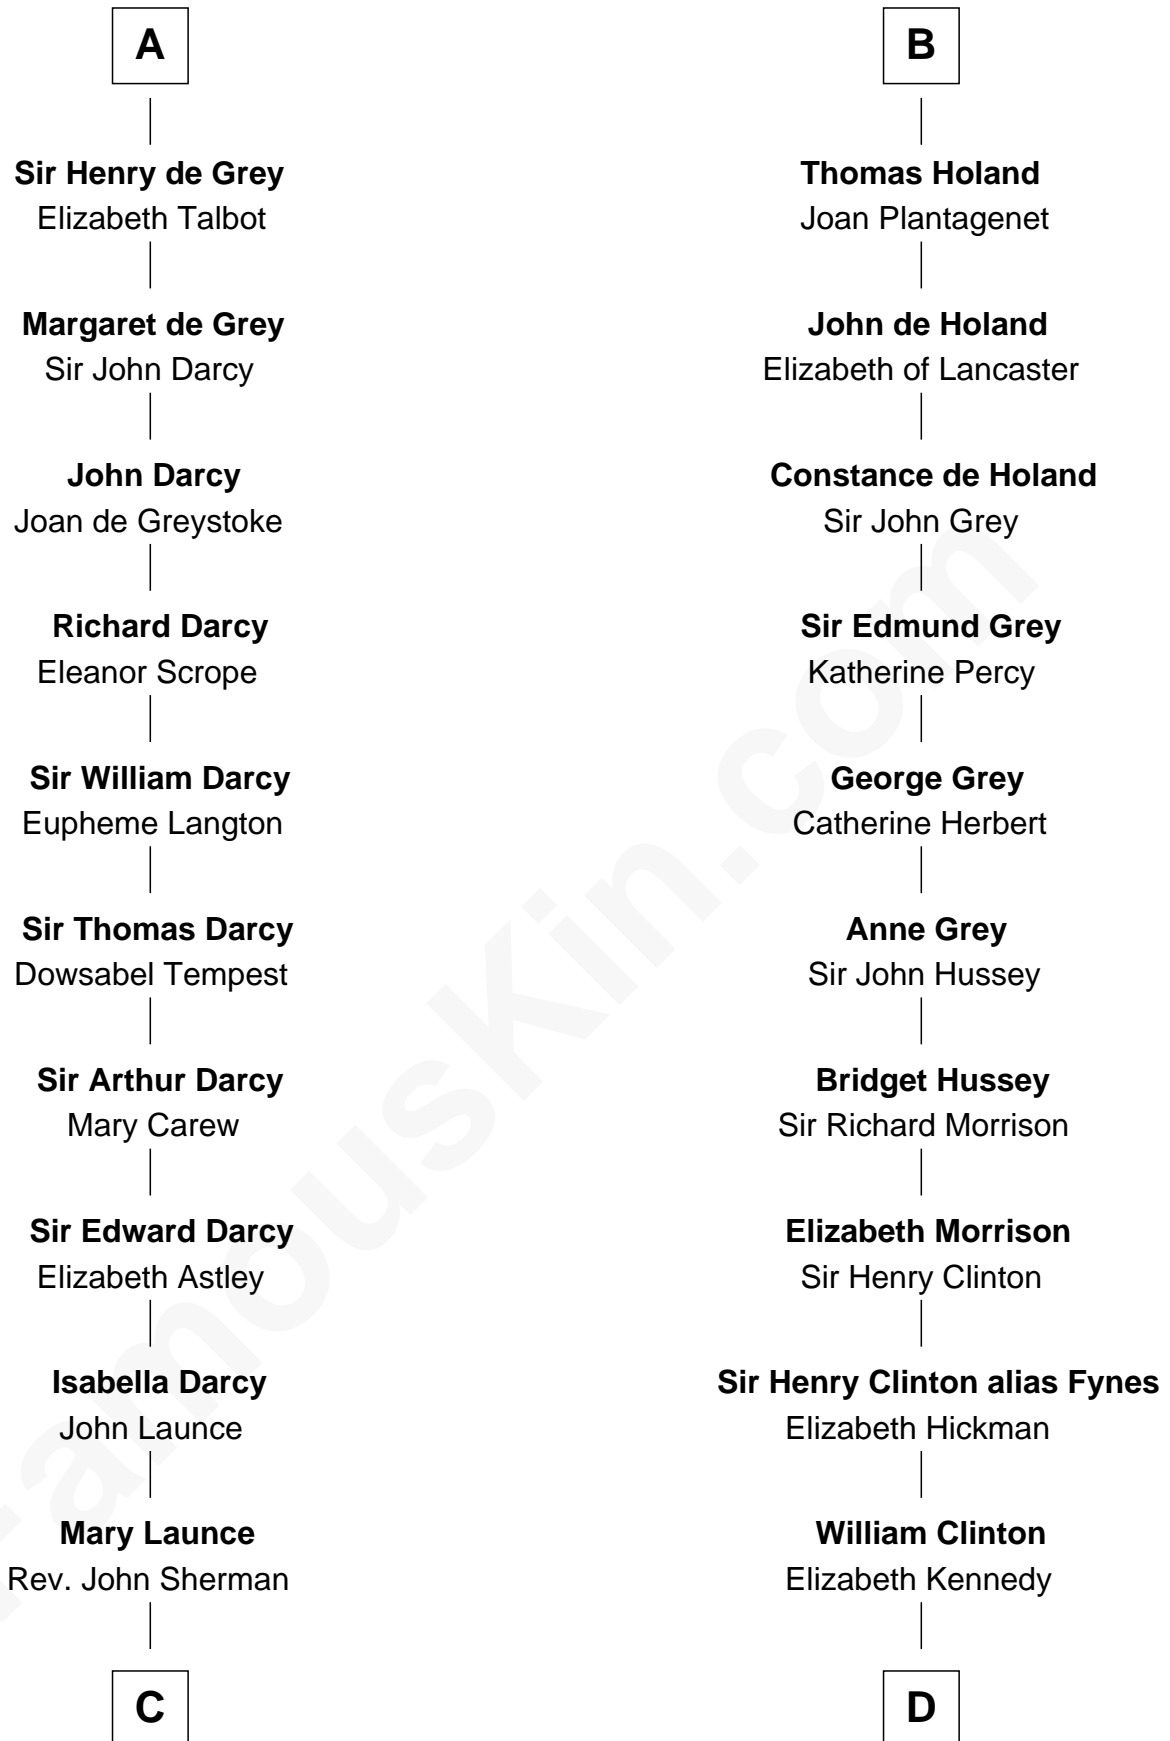

FamousKin.com

Relationship Chart of

Robert Treat Paine

Signer of the Declaration of Independence

19th cousin 1 time removed of

George Clinton

4th U.S. Vice President

William Talvas
Alice of Burgundy

C

Abigail Sherman
Rev. Samuel Willard

Abigail Willard
Rev. Samuel Treat

Eunice Treat
Thomas Paine

Robert Treat Paine
Signer of Declaration of Independence

D

James Clinton
Elizabeth Smith

Charles Clinton
Elizabeth Denniston

George Clinton
4th U.S. Vice President

FamousKin.com