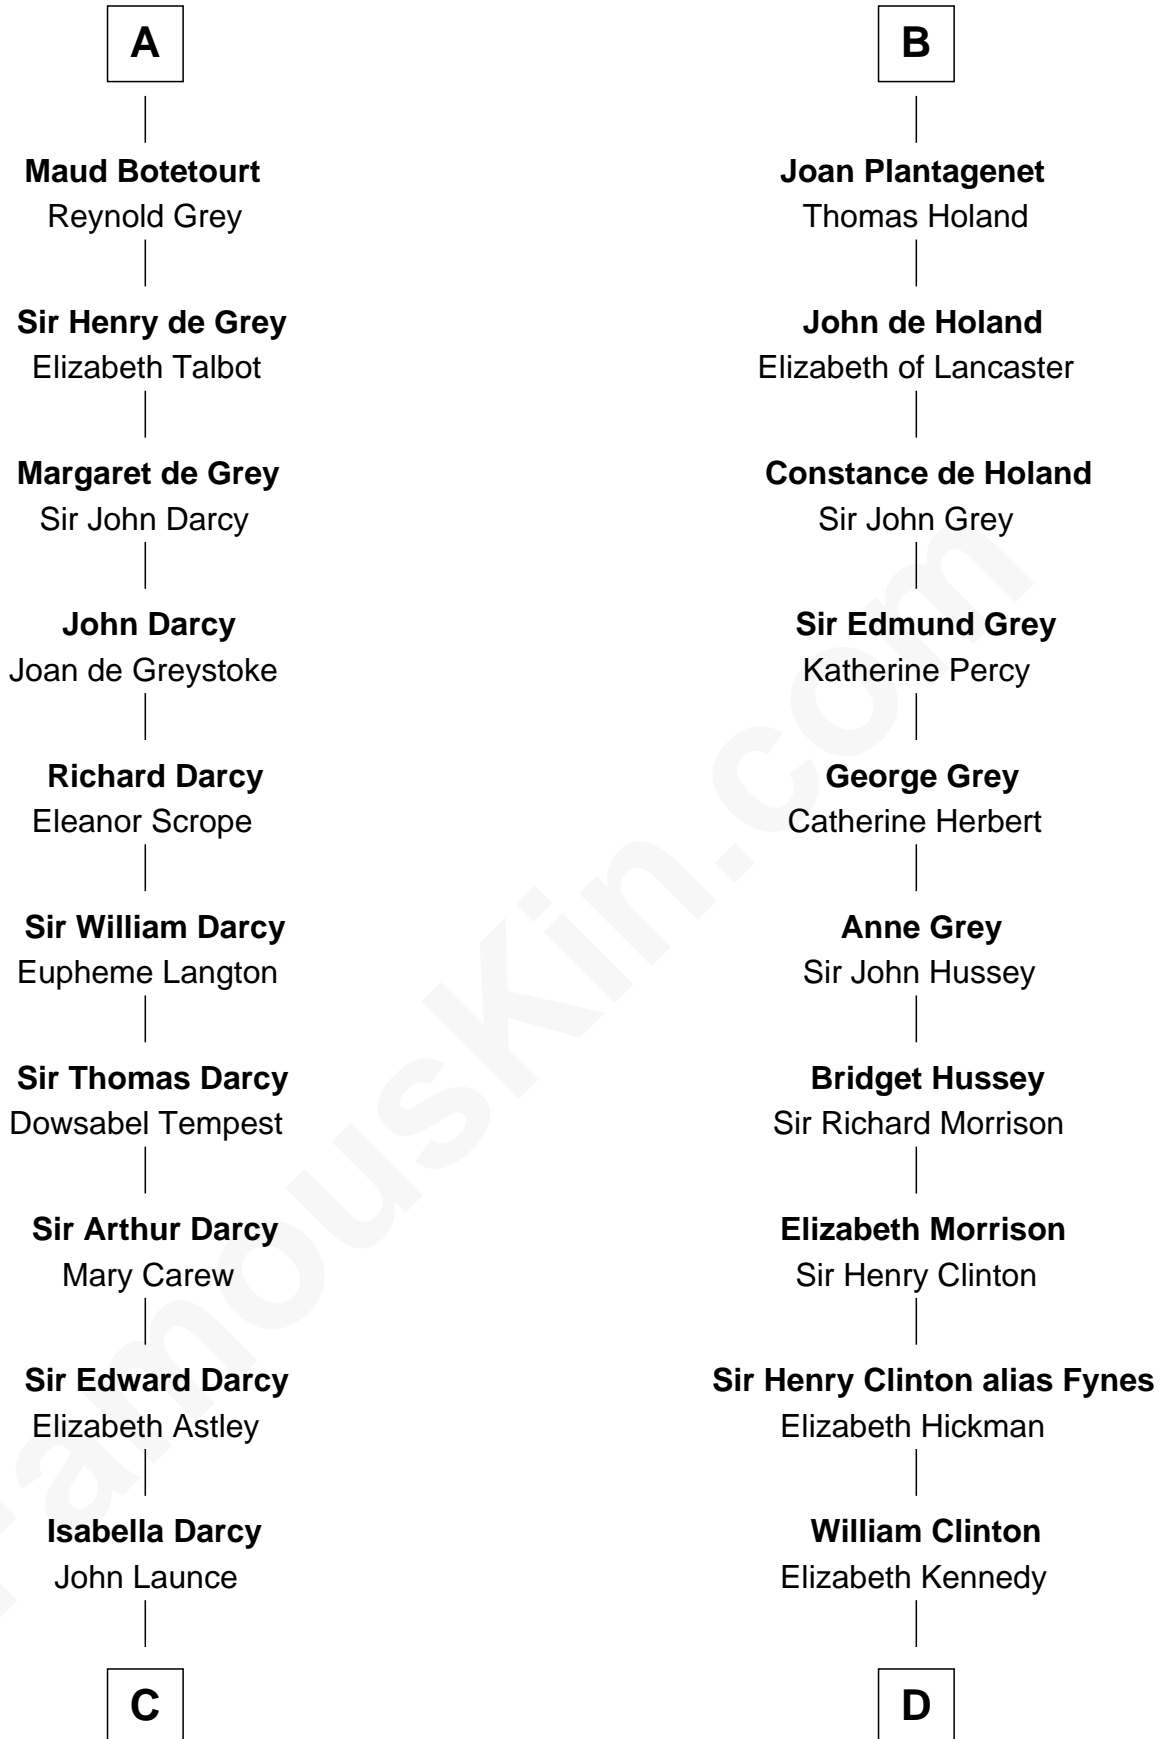

### Robert Treat Paine

*Signer of the Declaration of Independence*

20th cousin 1 time removed of

**Maud FitzThomas**

John de Botetourte

Probable

**A**

**Henry I, King of England**

Maud of Scotland

**Maud of England**

Geoffrey Plantagenet

**Henry II, King of England**

Eleanor of Aquitaine

**John, King of England**

Isabelle of Angoulême

**Henry III, King of England**

Eleanor of Provence

**Edward I, King of England**

Margaret of France

**Edmund of Woodstock**

Margaret Wake

**B**

**C**

**Mary Launce**  
Rev. John Sherman

**Abigail Sherman**  
Rev. Samuel Willard

**Abigail Willard**  
Rev. Samuel Treat

**Eunice Treat**  
Thomas Paine