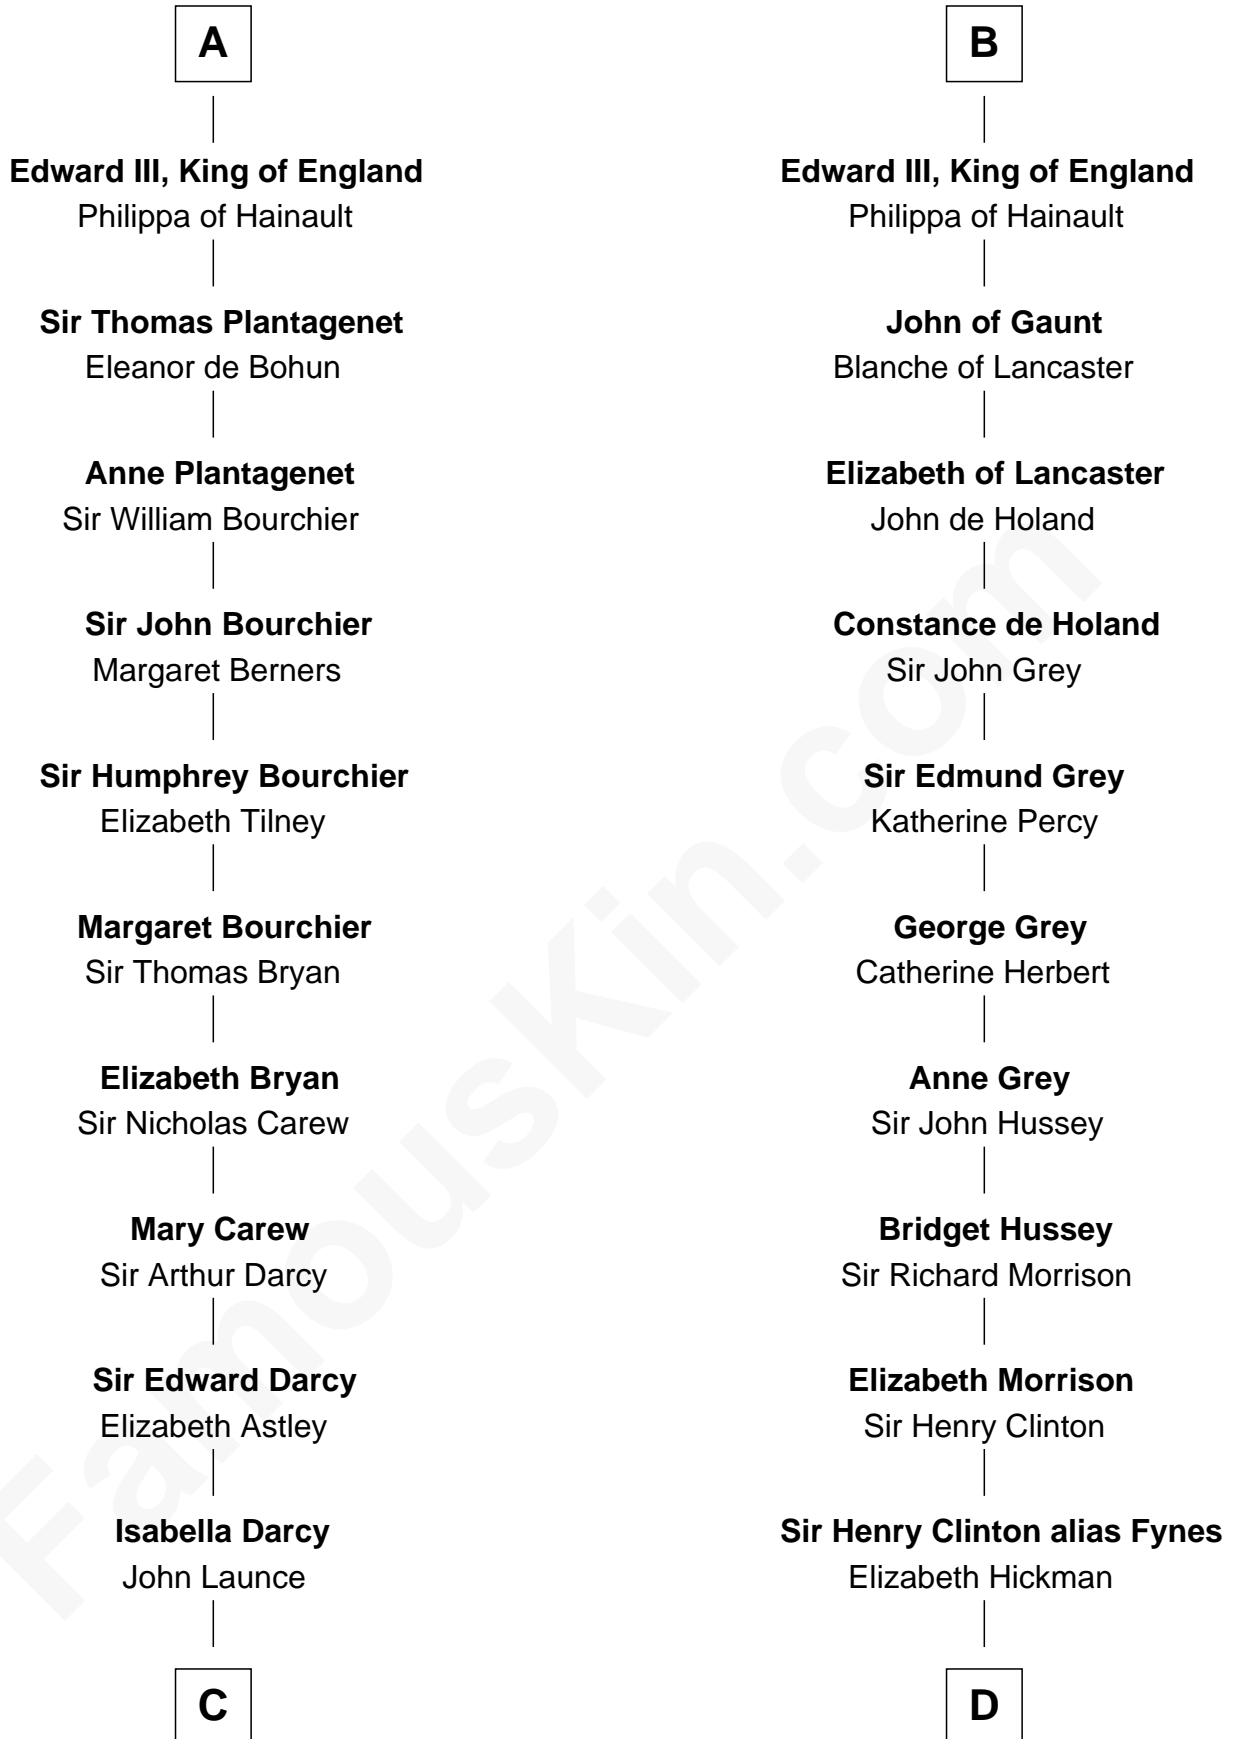

## Relationship Chart of

**Robert Treat Paine**

*Signer of the Declaration of Independence*

21st cousin of

**DeWitt Clinton**

*6th Governor of New York*

**Hugh II of Burgundy**

Mathilda of Mayenne

**Isabella of Aragon**  
Philip III, King of France

**King Philip IV of France**  
Joan of Navarre

**Isabella of France**  
Edward II, King of England

**A**

**Matilda of Burgundy**  
William VII de Montpellier

**William VIII de Montpellier**  
Eudoxia Comnenus

**Maria of Montpellier**  
Pedro II, King of Aragon

**James I, King of Aragon**  
Yolanda of Hungary

**Isabella of Aragon**  
Philip III, King of France

**King Philip IV of France**  
Joan of Navarre

**Isabella of France**  
Edward II, King of England

**B**

**C**

**Mary Launce**  
Rev. John Sherman

**Abigail Sherman**  
Rev. Samuel Willard

**Abigail Willard**  
Rev. Samuel Treat