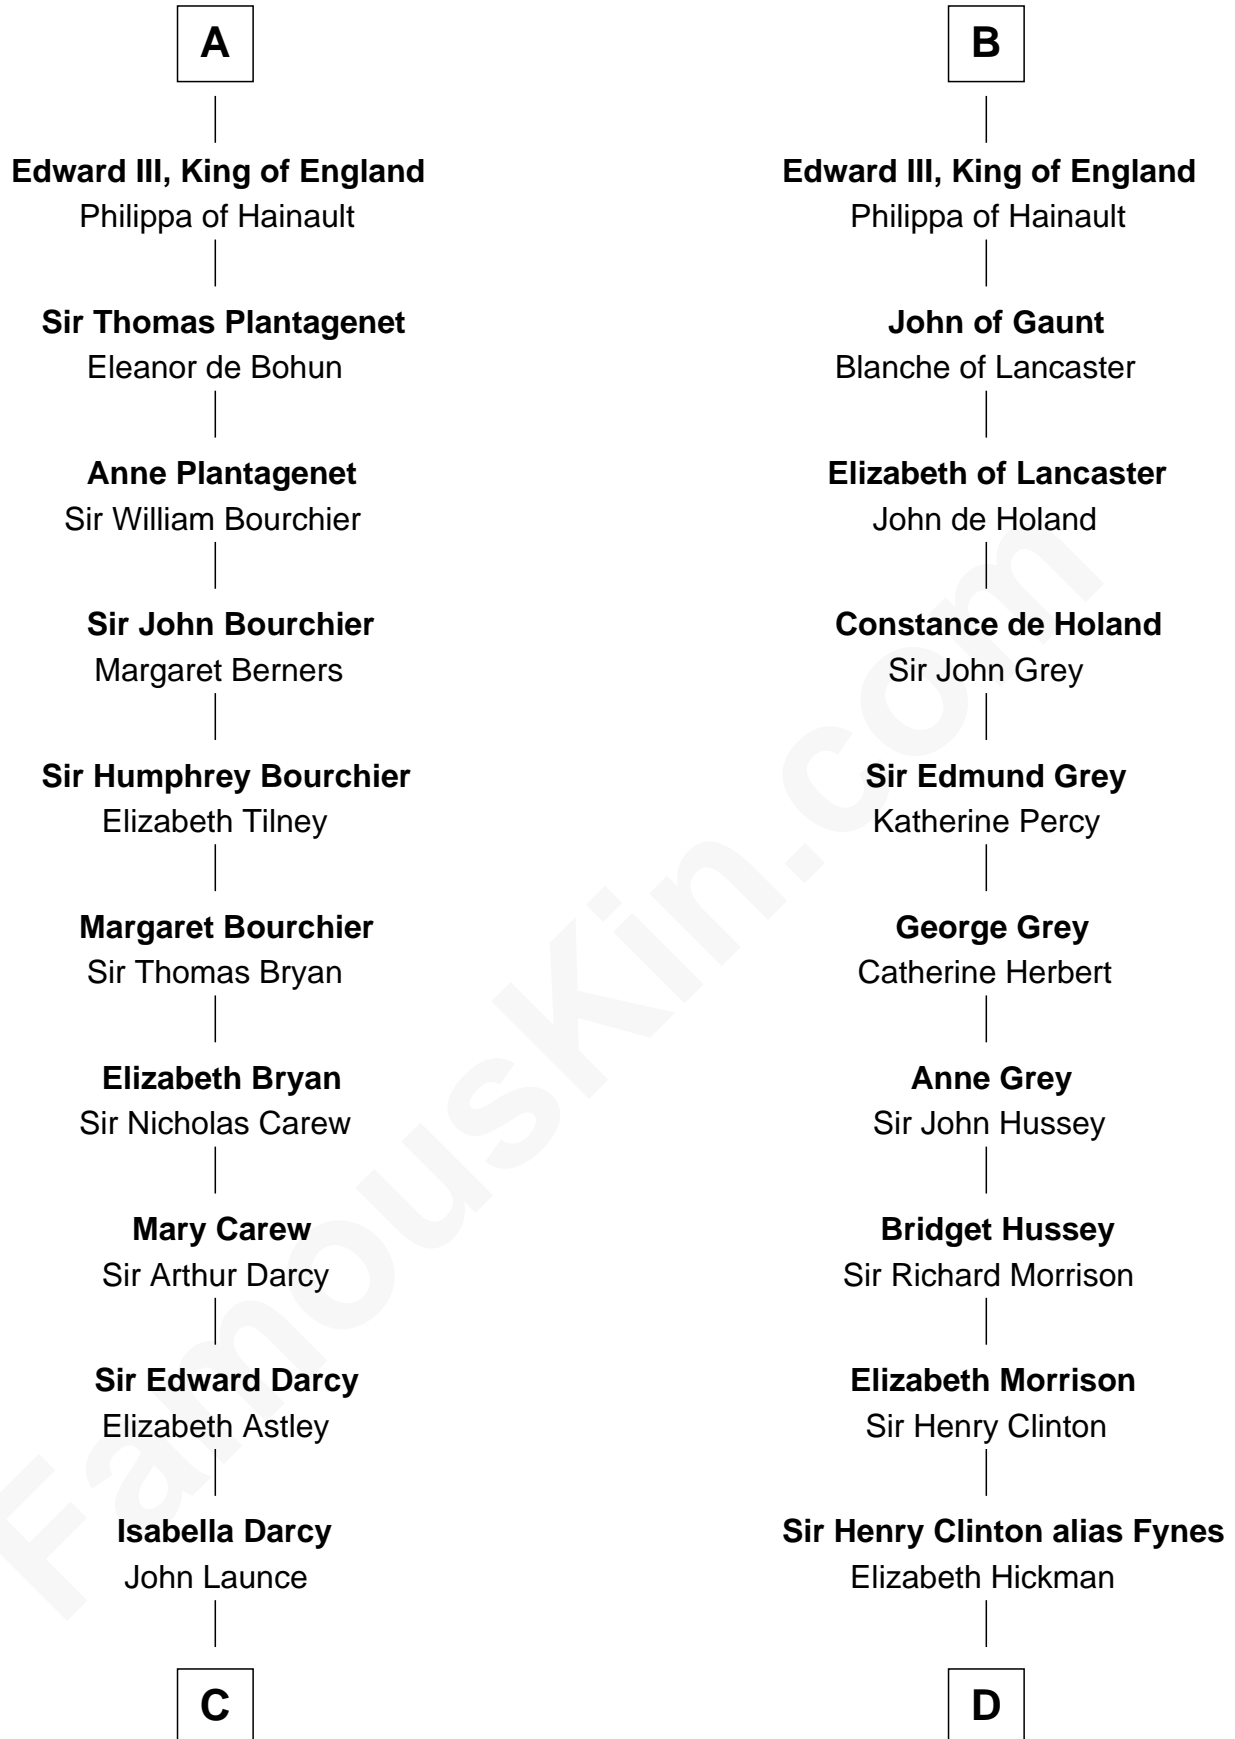

FamousKin.com

Relationship Chart of

Robert Treat Paine

Signer of the Declaration of Independence

21st cousin of

DeWitt Clinton

6th Governor of New York

Andronicus Comnenus

Irene - - - - -

C

Mary Launce
Rev. John Sherman

Abigail Sherman
Rev. Samuel Willard

Abigail Willard
Rev. Samuel Treat

Eunice Treat
Thomas Paine

Robert Treat Paine
Signer of Declaration of Independence

D

William Clinton
Elizabeth Kennedy

James Clinton
Elizabeth Smith

Charles Clinton
Elizabeth Denniston

Gen. James Clinton
Mary DeWitt

DeWitt Clinton
6th Governor of New York

FamousKin.com