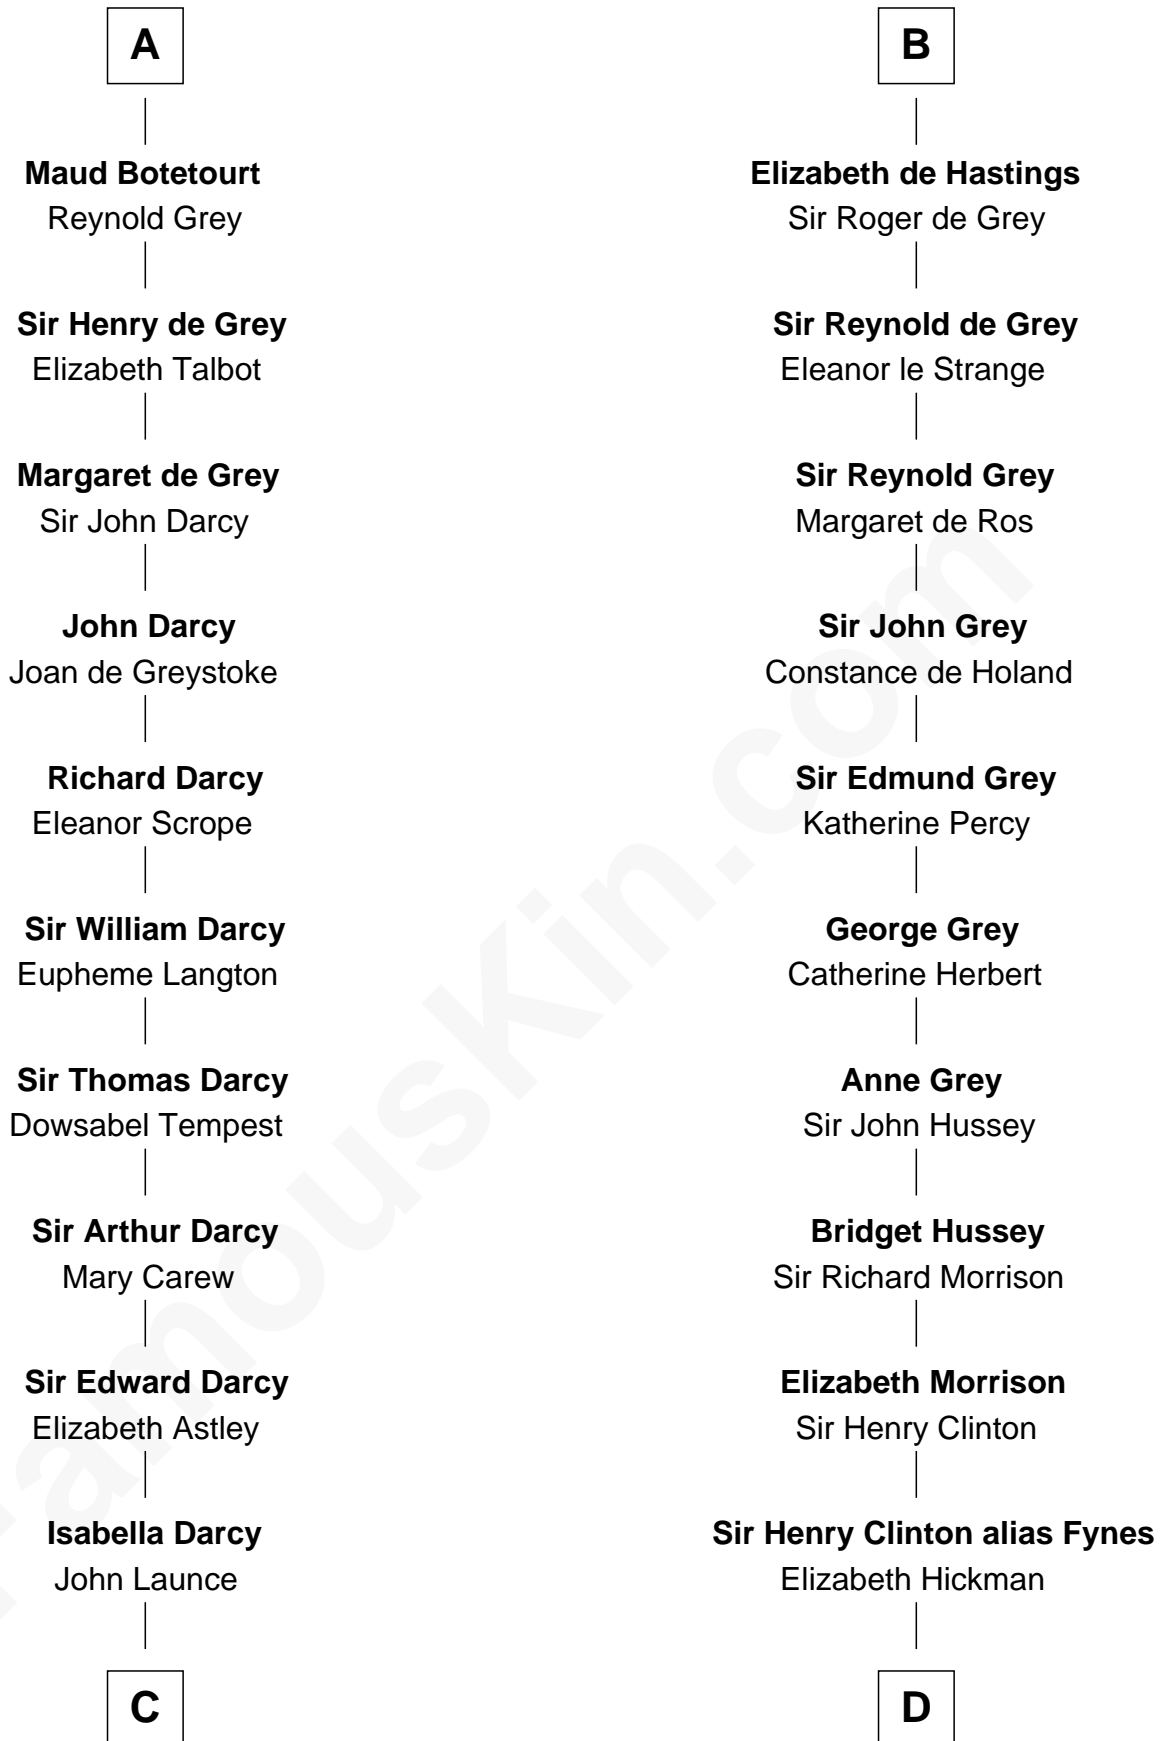

FamousKin.com

Relationship Chart of

Robert Treat Paine

Signer of the Declaration of Independence

21st cousin of

DeWitt Clinton

6th Governor of New York

Baldwin III of Hainault

Yolande of Guelders

C

Mary Launce
Rev. John Sherman

Abigail Sherman
Rev. Samuel Willard

Abigail Willard
Rev. Samuel Treat

Eunice Treat
Thomas Paine

Robert Treat Paine
Signer of Declaration of Independence

D

William Clinton
Elizabeth Kennedy

James Clinton
Elizabeth Smith

Charles Clinton
Elizabeth Denniston

Gen. James Clinton
Mary DeWitt

DeWitt Clinton
6th Governor of New York