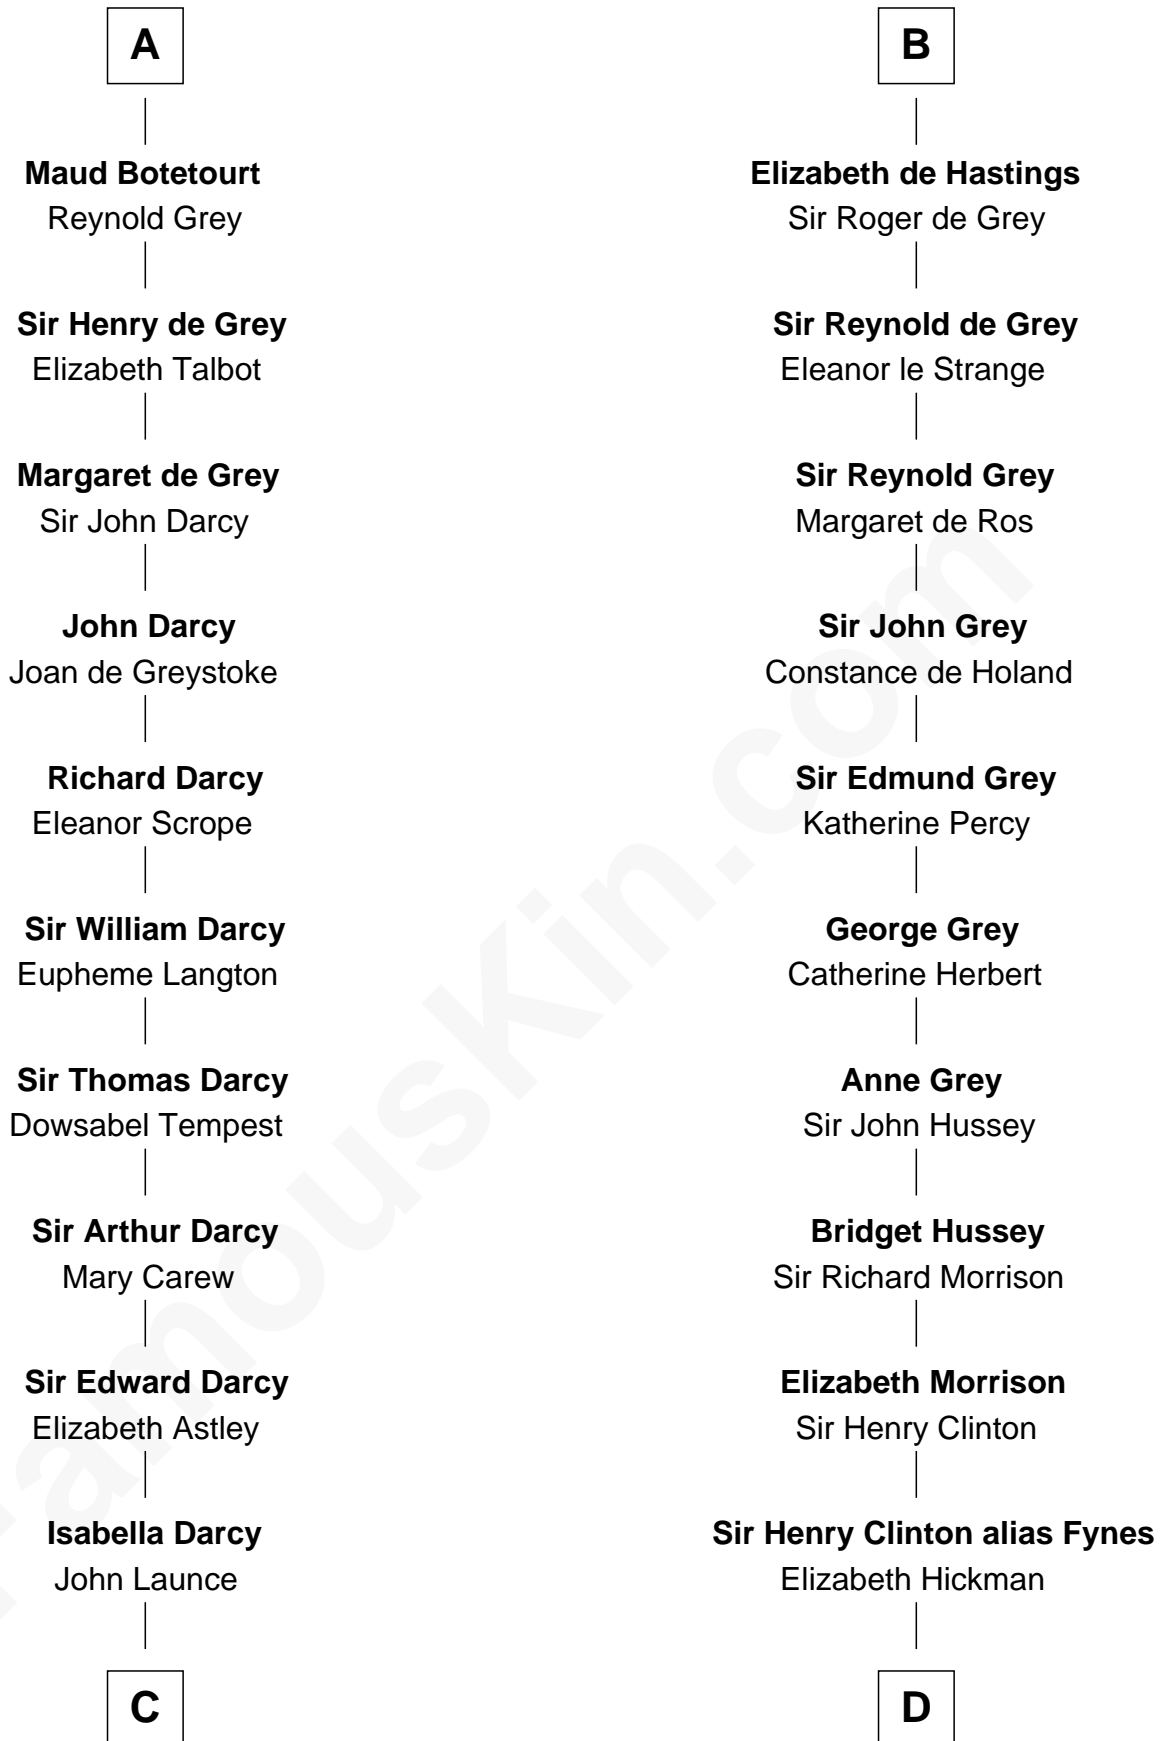

FamousKin.com

Relationship Chart of

Robert Treat Paine

Signer of the Declaration of Independence

21st cousin of

DeWitt Clinton

6th Governor of New York

C

Mary Launce
Rev. John Sherman

Abigail Sherman
Rev. Samuel Willard

Abigail Willard
Rev. Samuel Treat

Eunice Treat
Thomas Paine

Robert Treat Paine
Signer of Declaration of Independence

D

William Clinton
Elizabeth Kennedy

James Clinton
Elizabeth Smith

Charles Clinton
Elizabeth Denniston

Gen. James Clinton
Mary DeWitt

DeWitt Clinton
6th Governor of New York

FamousKin.com