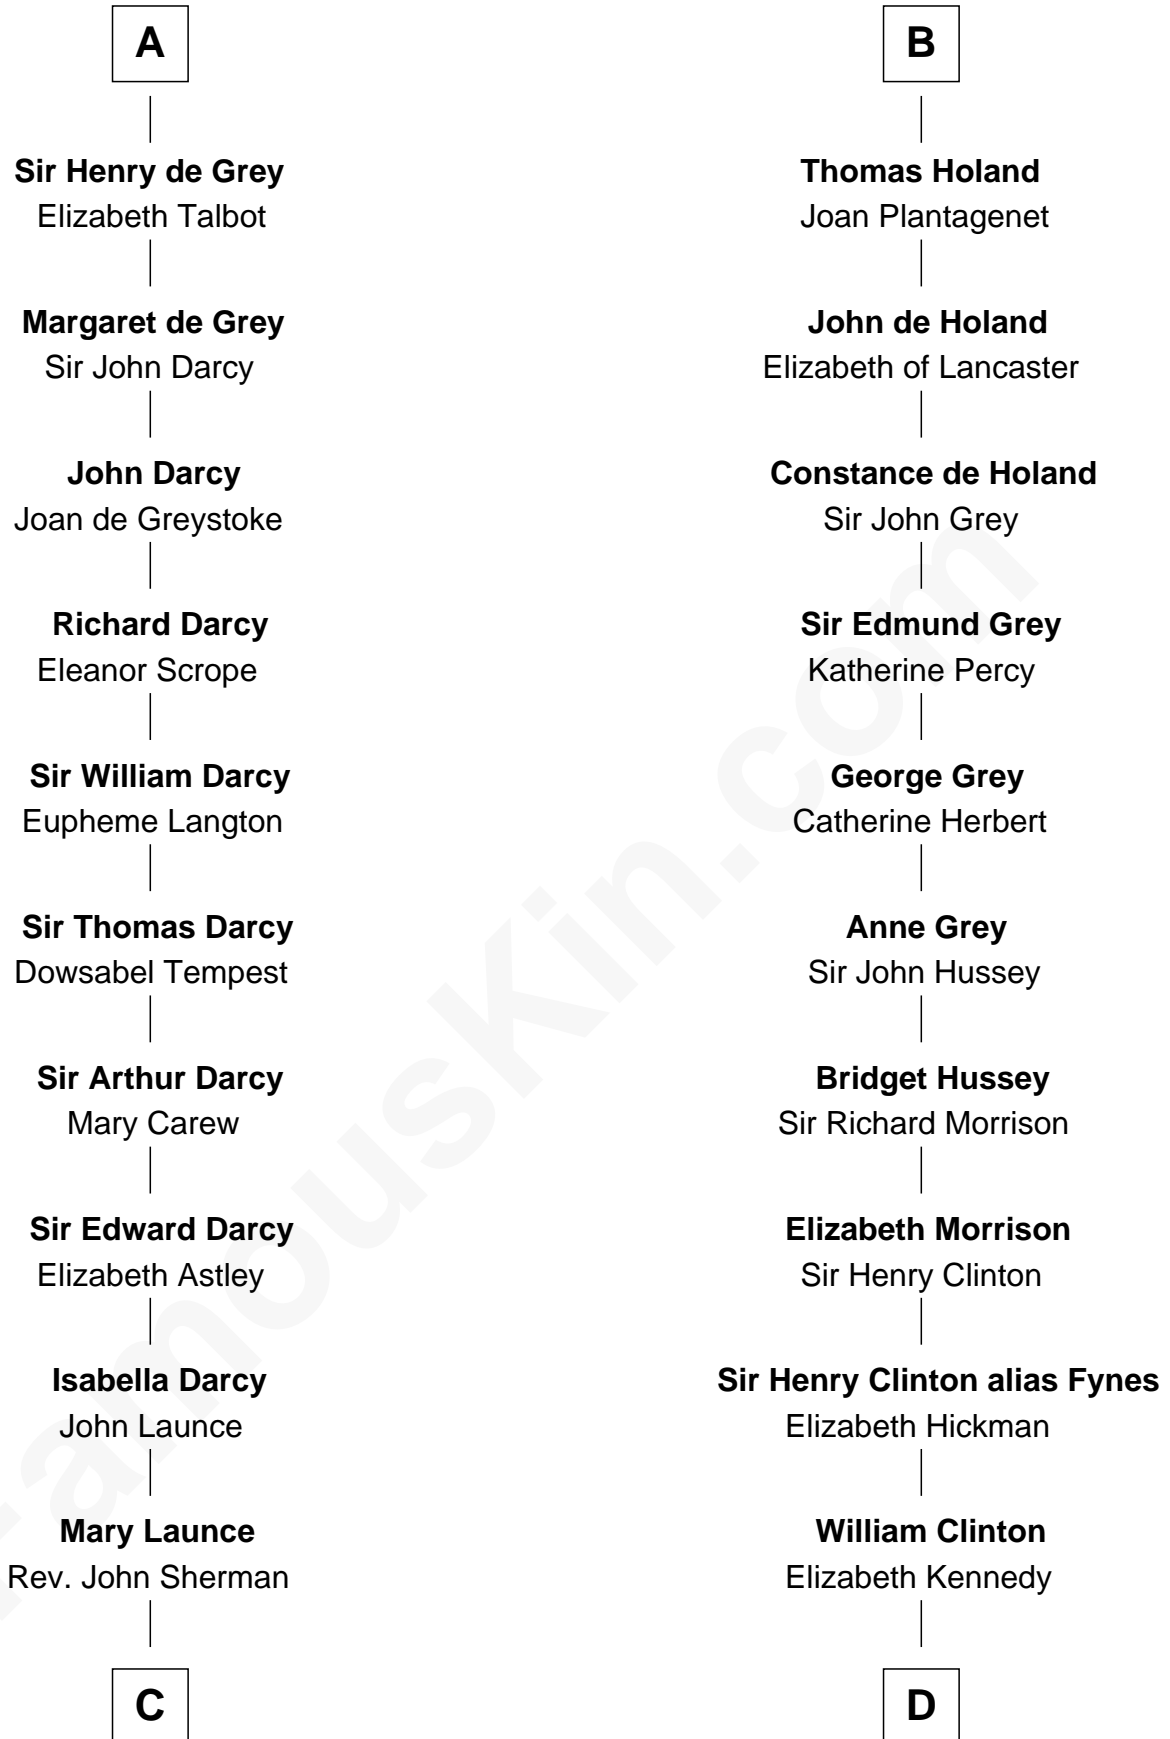

FamousKin.com

Relationship Chart of

Robert Treat Paine

Signer of the Declaration of Independence

20th cousin of

DeWitt Clinton

6th Governor of New York

Walter of Salisbury
Sibilla de Chaworth

C

Abigail Sherman
Rev. Samuel Willard

Abigail Willard
Rev. Samuel Treat

Eunice Treat
Thomas Paine

Robert Treat Paine
Signer of Declaration of Independence

D

James Clinton
Elizabeth Smith

Charles Clinton
Elizabeth Denniston

Gen. James Clinton
Mary DeWitt

DeWitt Clinton
6th Governor of New York

FamousKin.com