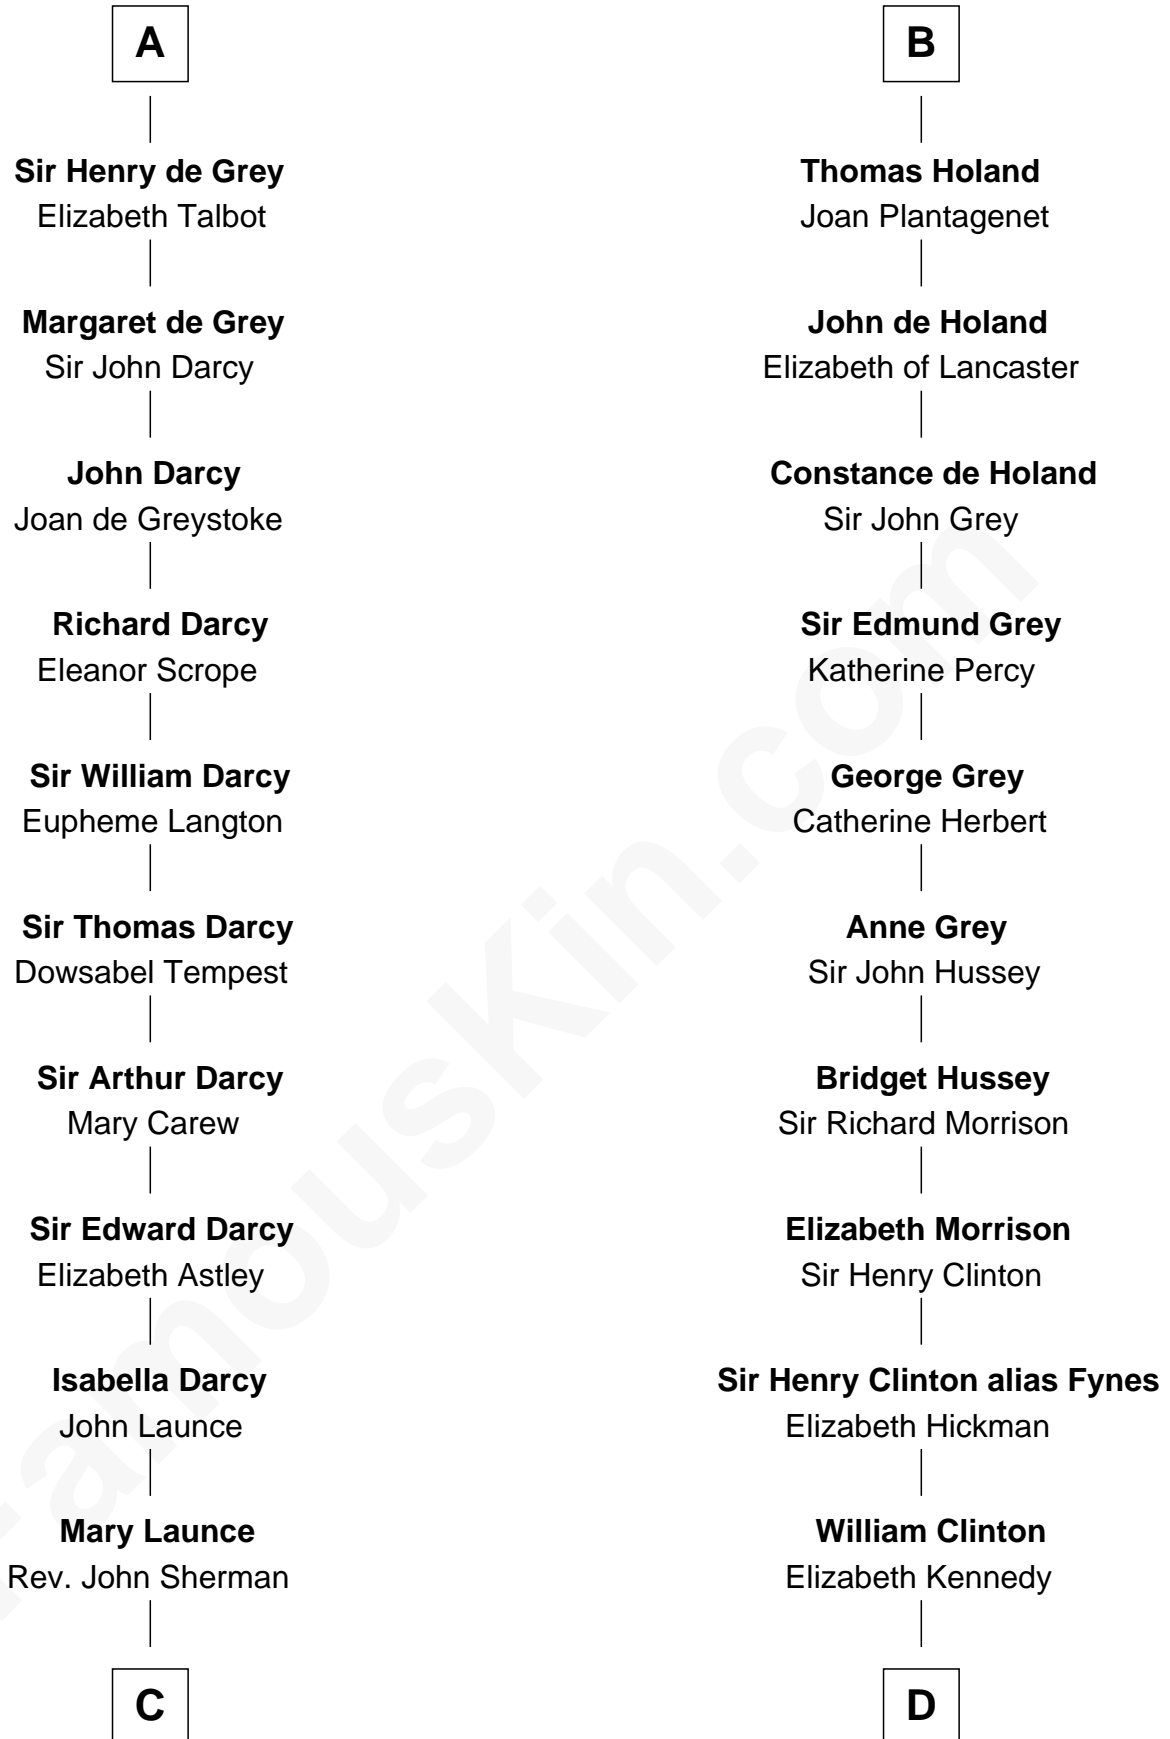

## Relationship Chart of

### Robert Treat Paine

*Signer of the Declaration of Independence*

20th cousin of

### DeWitt Clinton

*6th Governor of New York*

**C**

**Abigail Sherman**  
Rev. Samuel Willard

**Abigail Willard**  
Rev. Samuel Treat

**Eunice Treat**  
Thomas Paine

**Robert Treat Paine**  
*Signer of Declaration of Independence*