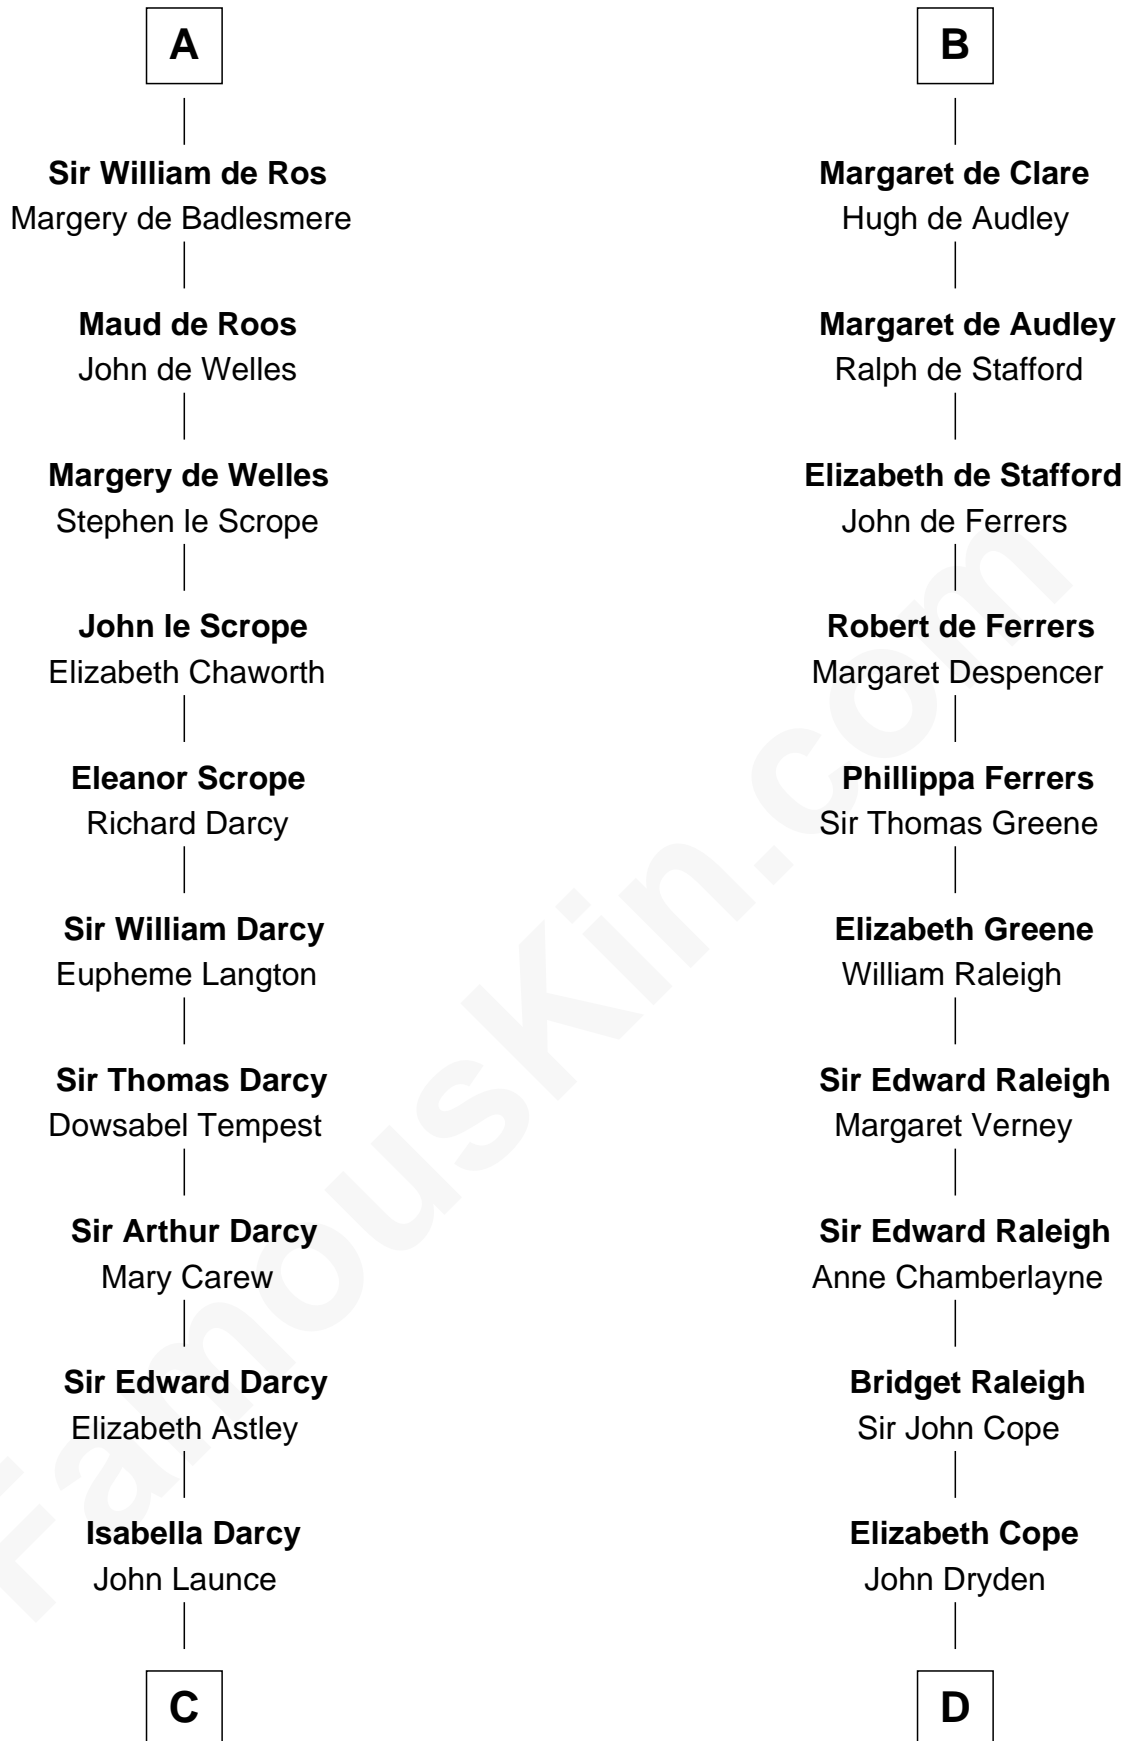

FamousKin.com

Relationship Chart of

Robert Treat Paine

Signer of the Declaration of Independence

20th cousin 1 time removed of

Jonathan Swift

Author of Gulliver's Travels

Hugh I of Vermandois

Adèle of Vermandois

C

Mary Launce
Rev. John Sherman

Abigail Sherman
Rev. Samuel Willard

Abigail Willard
Rev. Samuel Treat

Eunice Treat
Thomas Paine

Robert Treat Paine
Signer of Declaration of Independence

D