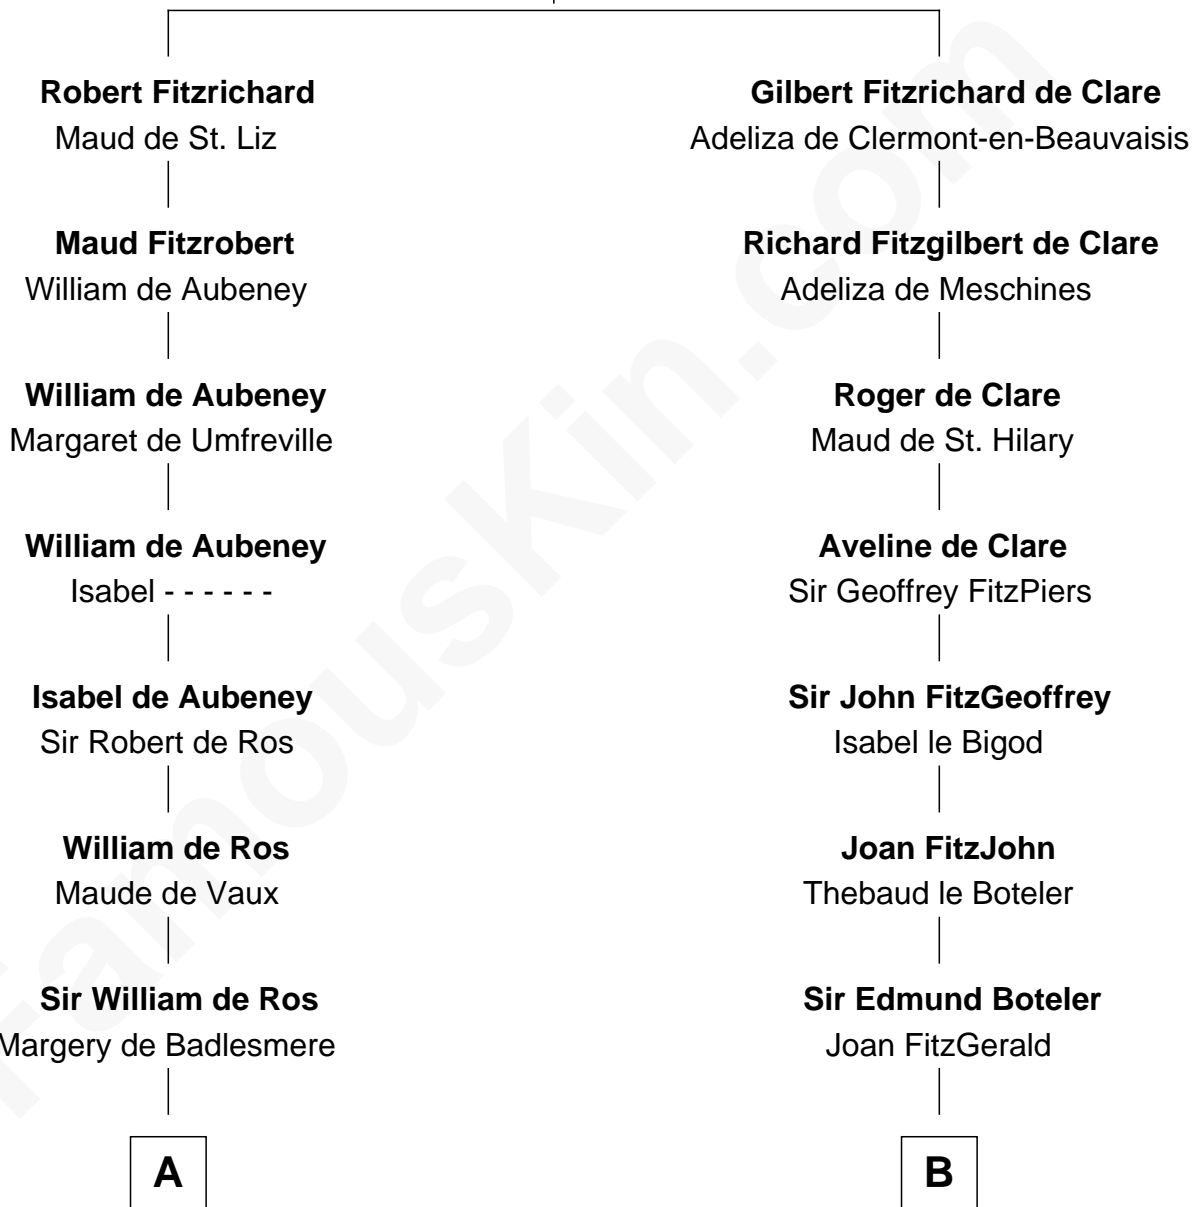

FamousKin.com

Relationship Chart of

Robert Treat Paine

Signer of the Declaration of Independence

20th cousin of

Jonathan Swift

Author of Gulliver's Travels

Richard Fitzgilbert

Rohese Giffard

C

Abigail Sherman
Rev. Samuel Willard

Abigail Willard
Rev. Samuel Treat

Eunice Treat
Thomas Paine

Robert Treat Paine
Signer of Declaration of Independence

D

Nicholas Dryden
Mary Emyley