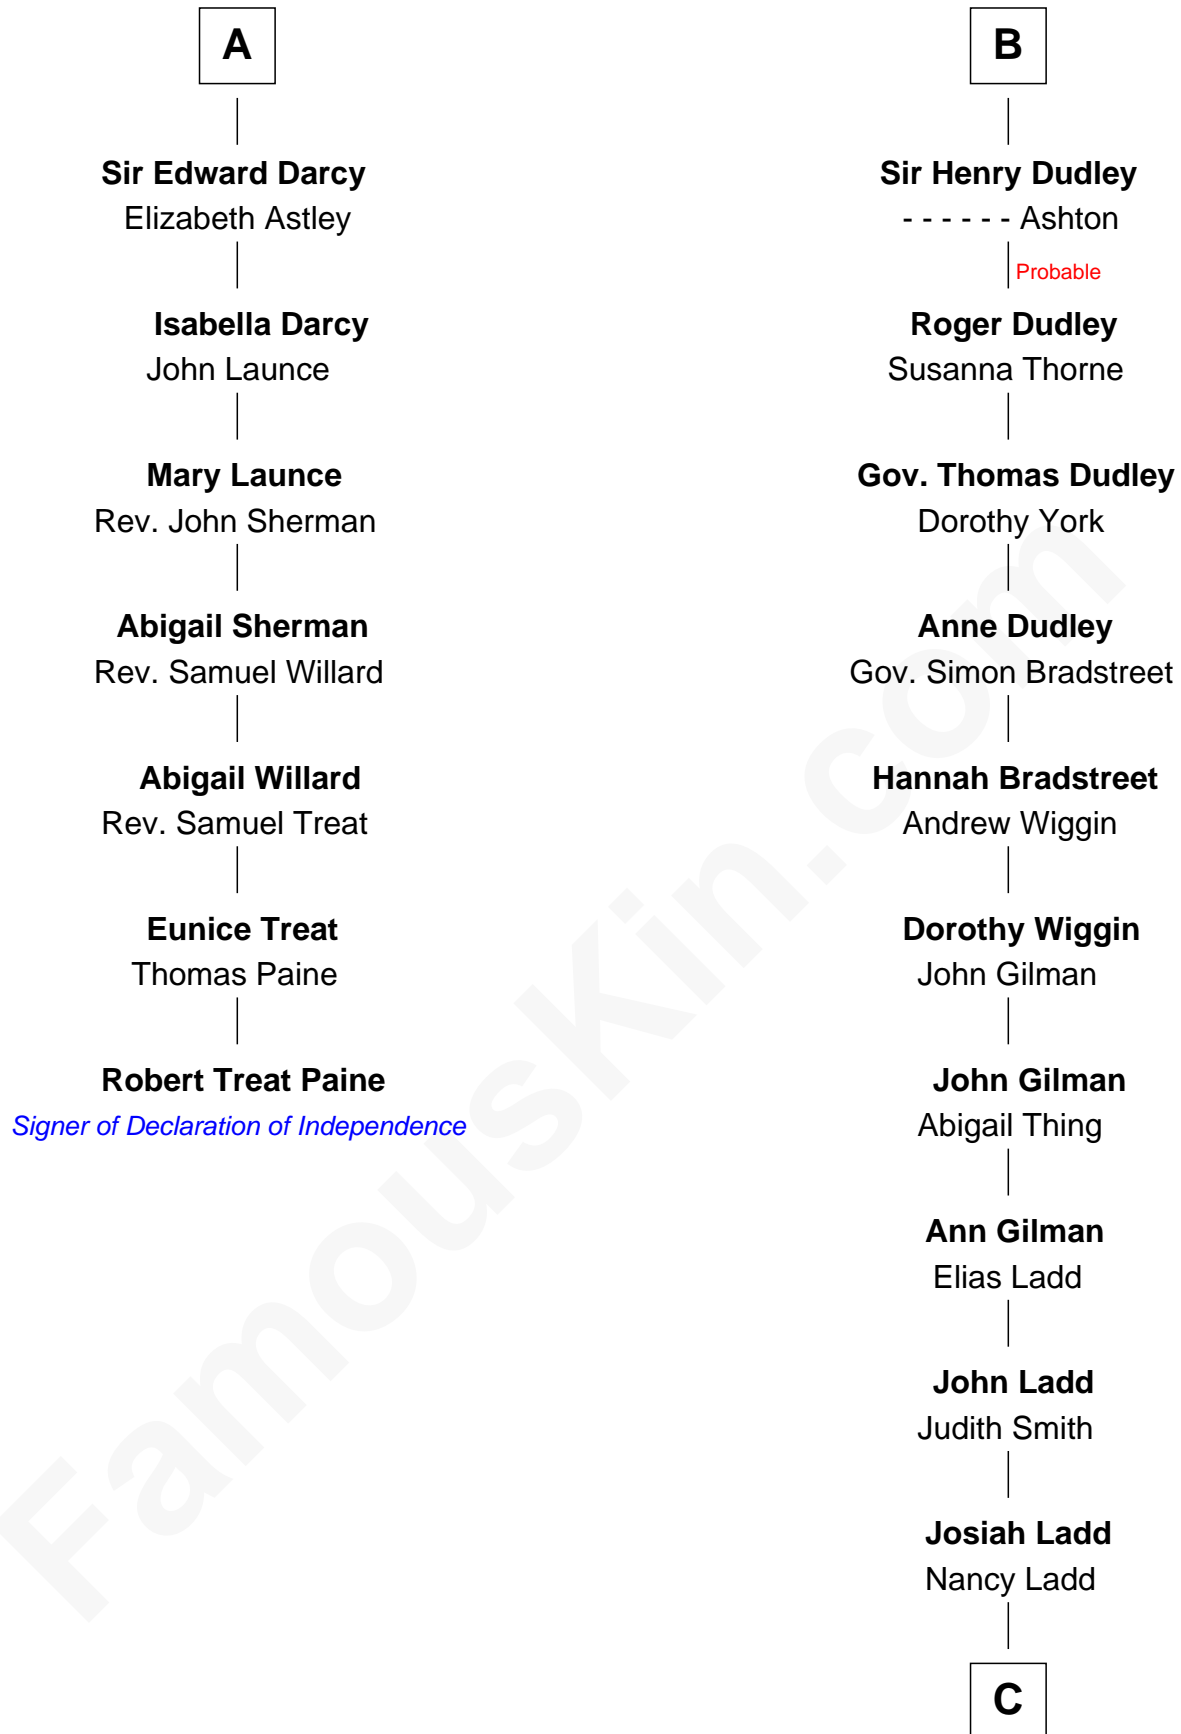

FamousKin.com

Relationship Chart of

Robert Treat Paine

Signer of the Declaration of Independence

13th cousin 7 times removed of

Alan Ladd

Movie Actor

C

Alvaro Ladd
Nancy Shotwell

Oscar F. Ladd
Julia Henrietta Meigs

Alan Harwood Ladd
Selina Raleigh

Alan Ladd
Movie Actor

FamousKin.com