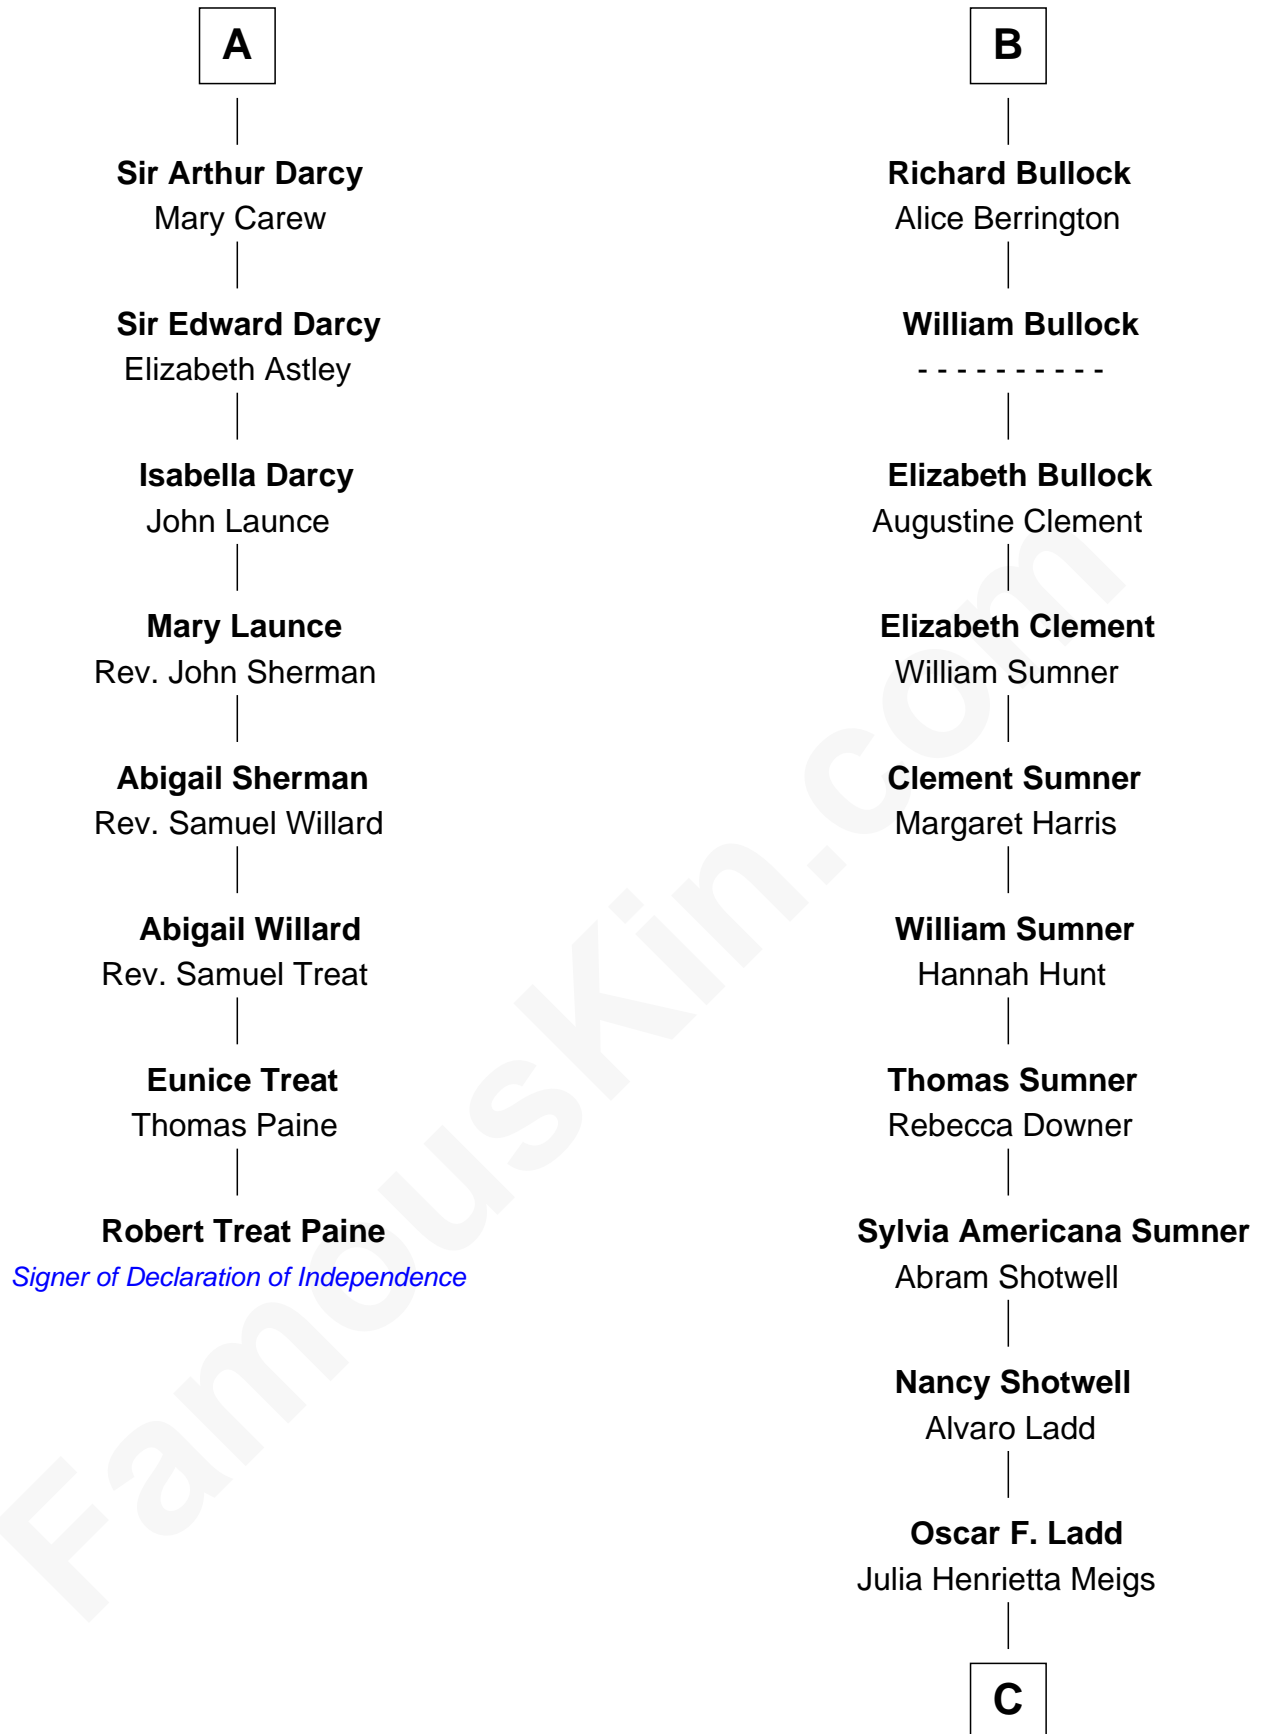

### Robert Treat Paine

*Signer of the Declaration of Independence*

14th cousin 4 times removed of

**Alan Ladd**  
*Movie Actor*

**Bartholomew de Badlesmere**

Margaret de Clare

**Margery de Badlesmere**

Sir William de Ros

Alice FitzWalter

**Sir Richard de Vere**

Alice Sergeaux

**Sir John de Vere**

Elizabeth Howard

**Joan de Vere**

Sir William Norreys

**Margaret Norreys**

Gilbert Bullock

**Thomas Bullock**

Alice Kingsmill

**B**

**C**

**Alan Harwood Ladd**

Selina Raleigh

**Alan Ladd**