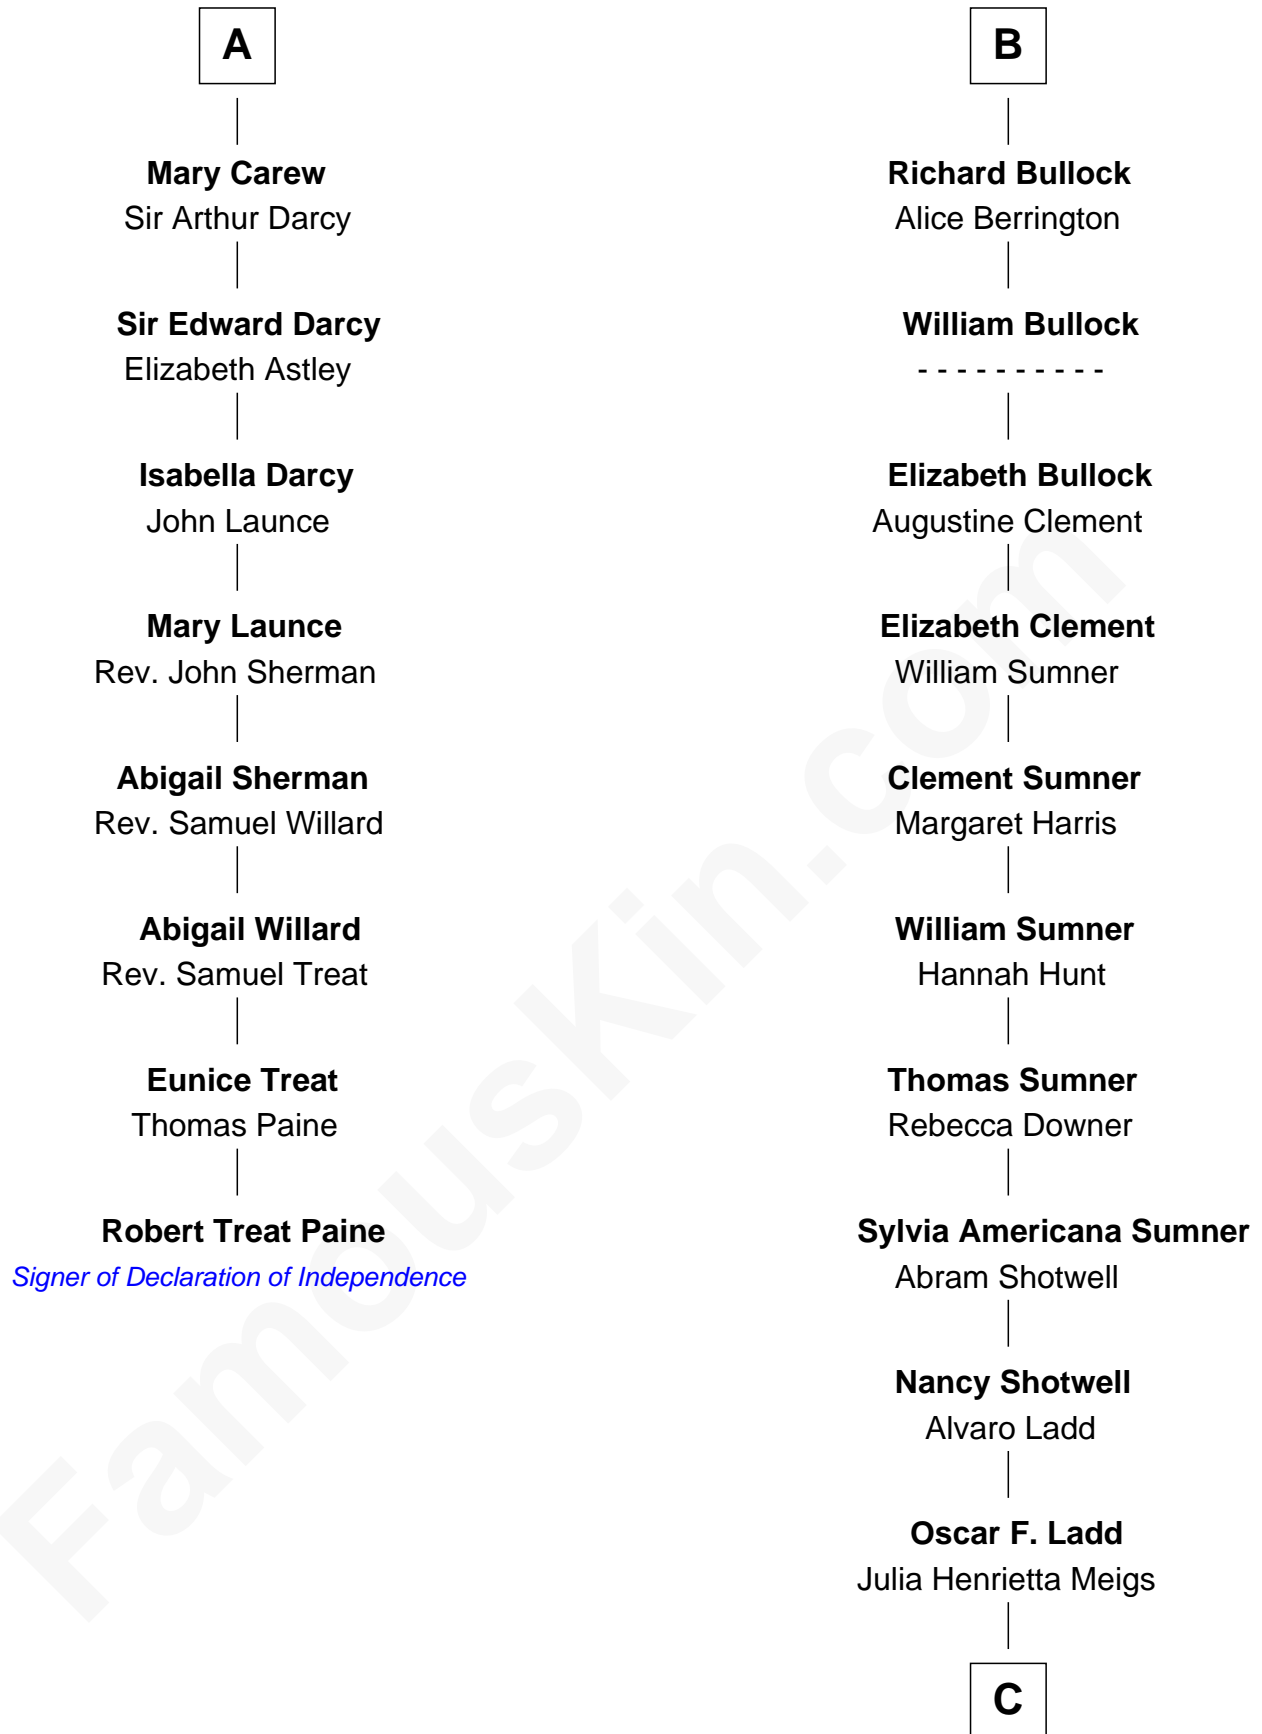

FamousKin.com

Relationship Chart of

Robert Treat Paine

Signer of the Declaration of Independence

14th cousin 4 times removed of

Alan Ladd
Movie Actor

C

Alan Harwood Ladd

Selina Raleigh

Alan Ladd

Movie Actor

FamousKin.com