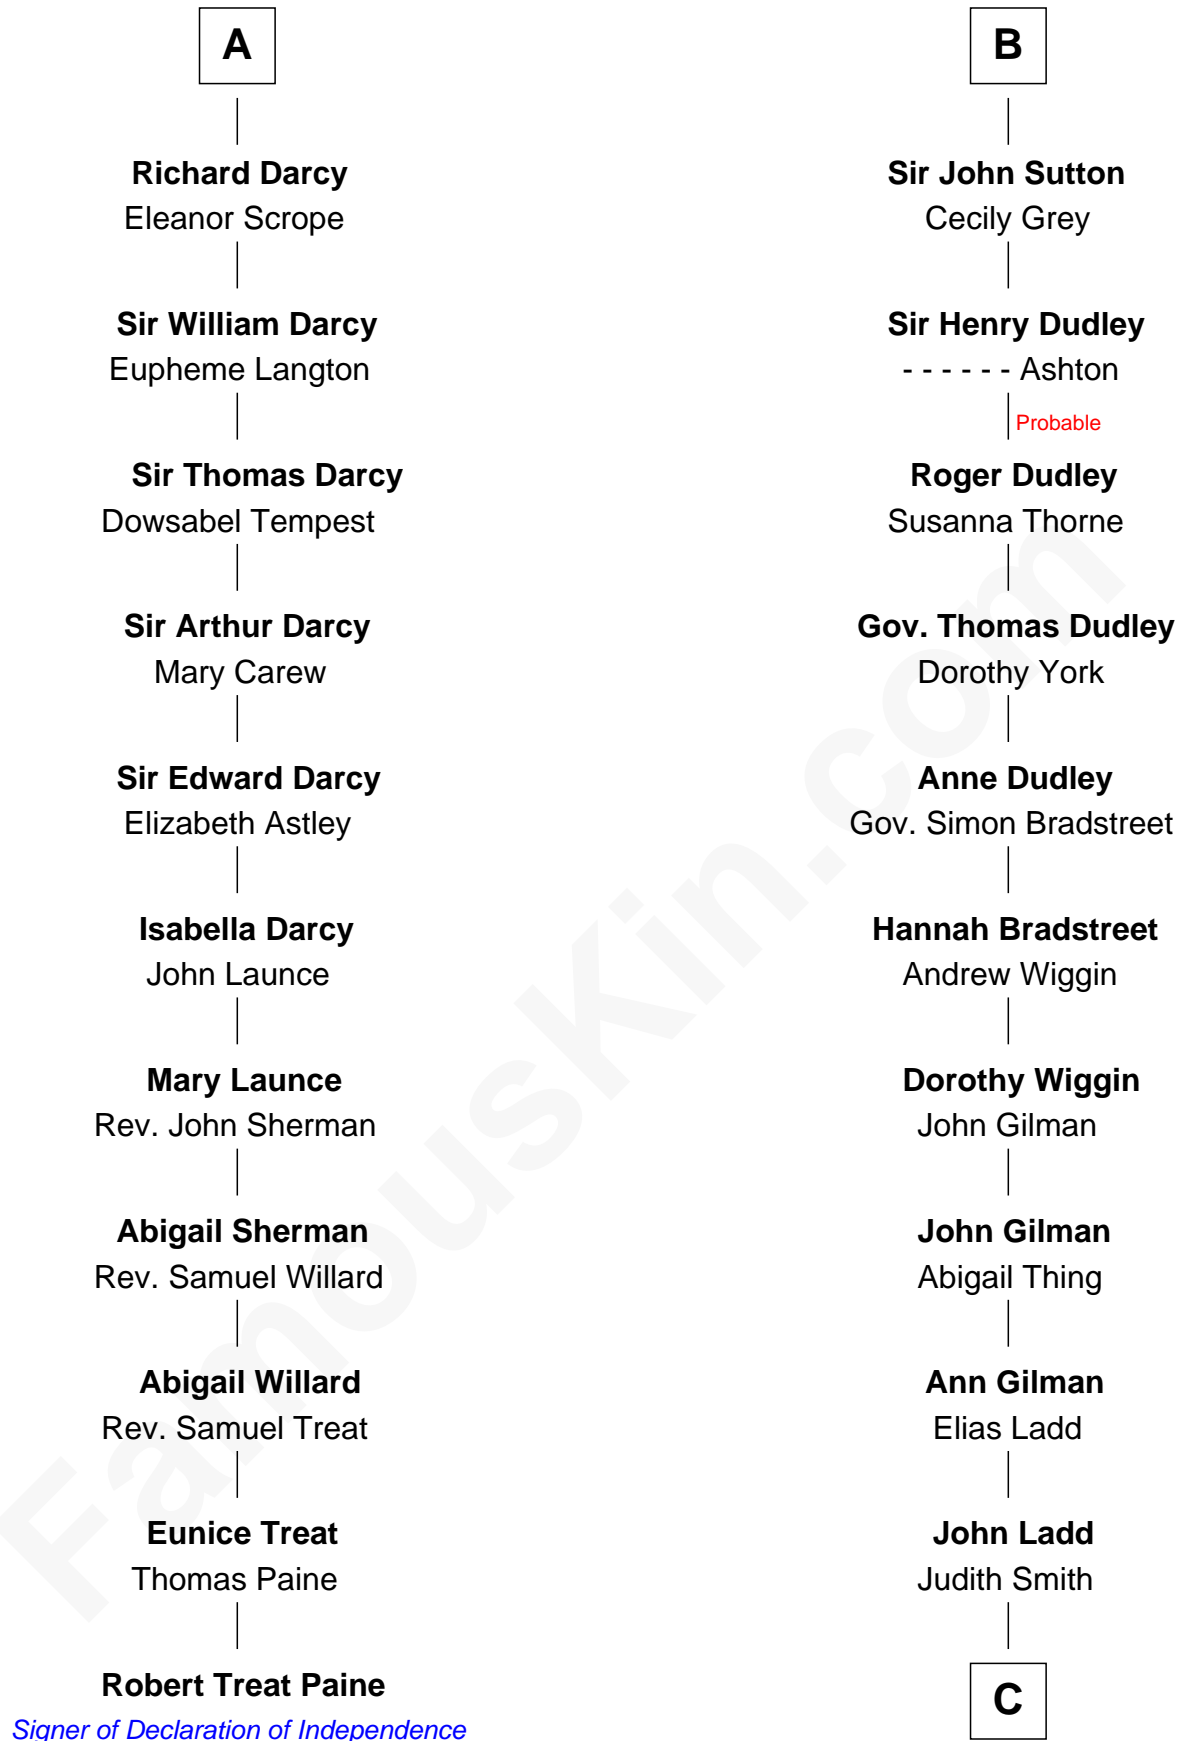

FamousKin.com

Relationship Chart of

Robert Treat Paine

Signer of the Declaration of Independence

17th cousin 4 times removed of

Alan Ladd

Movie Actor

Sir William de Ferrers

Elizabeth Berkeley

Sir John Sutton

Sir Edmund Sutton

Joyce Tiptoft

Sir Edward Sutton

Cecily Willoughby

B

C