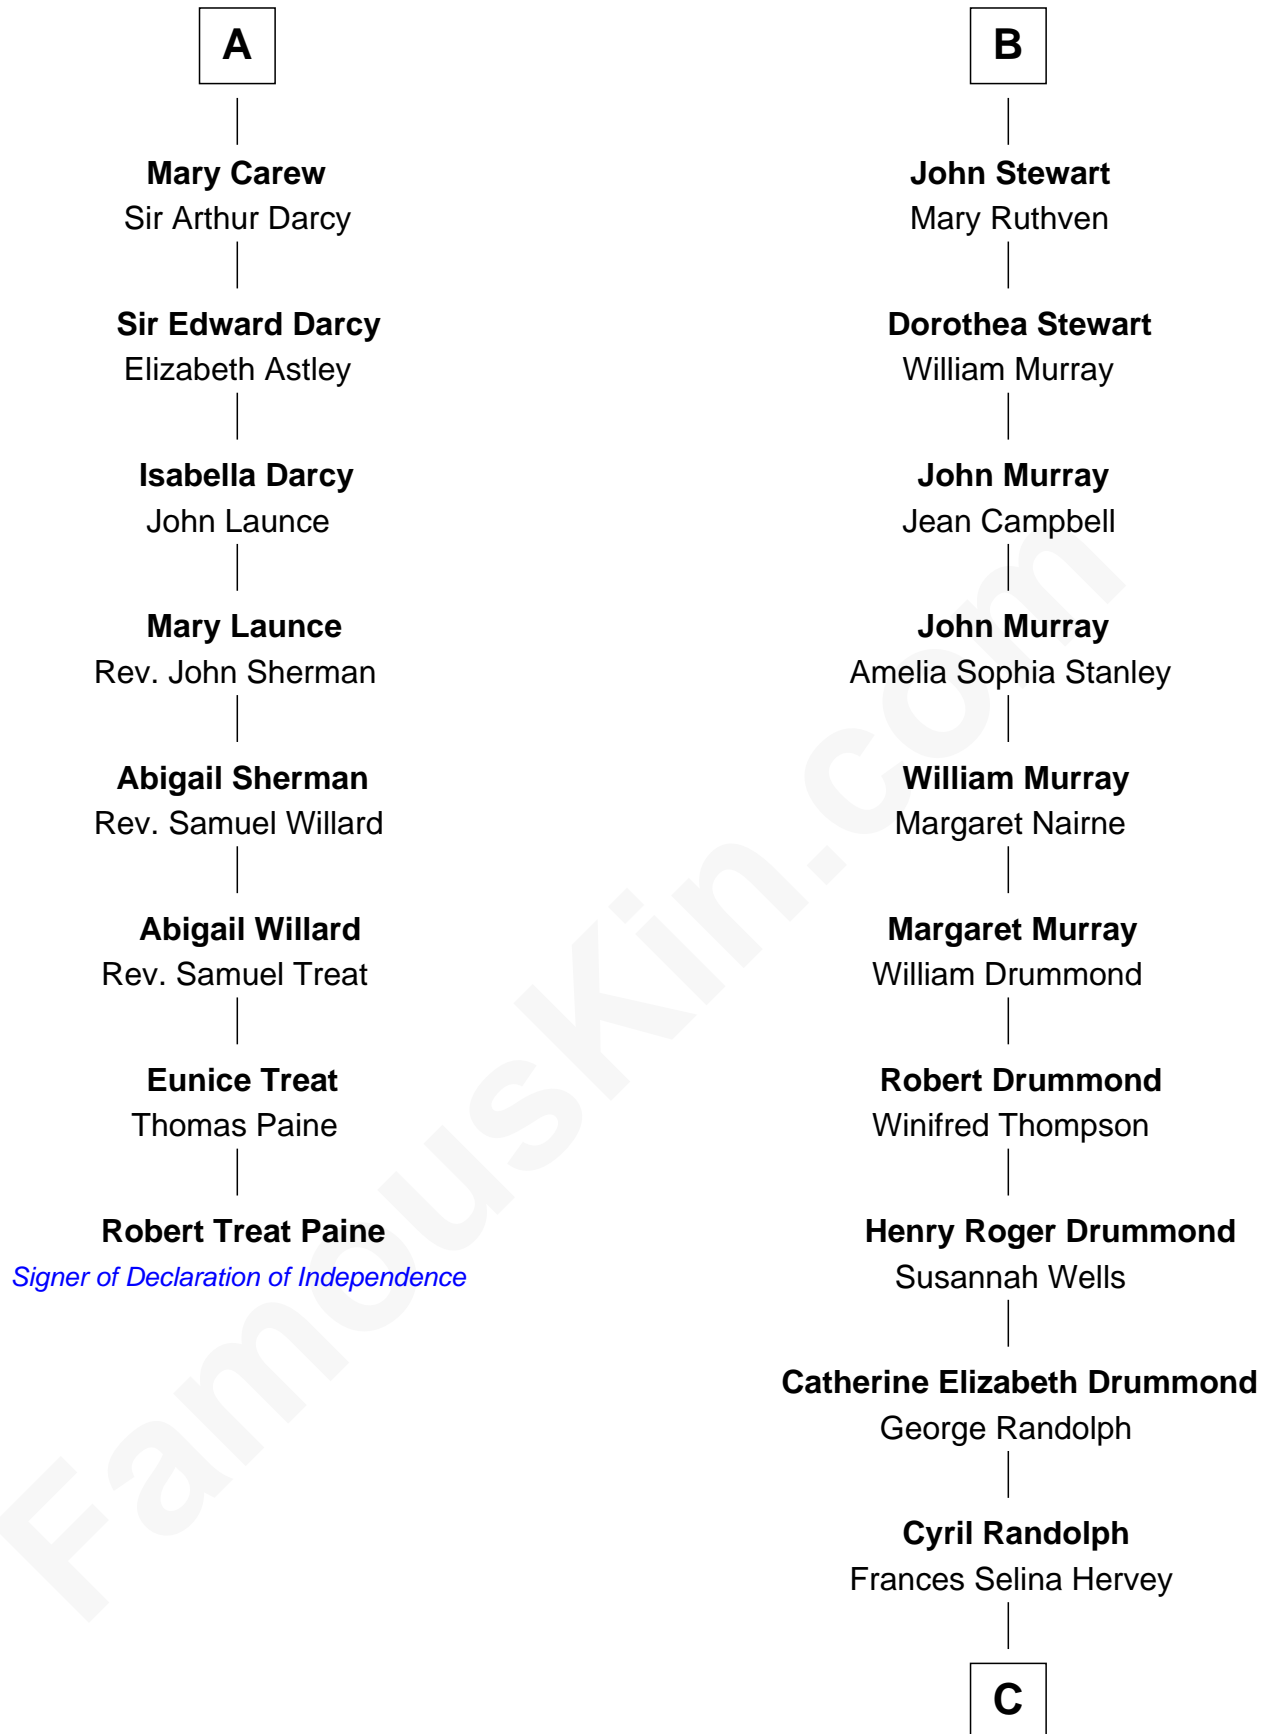

## Relationship Chart of

### Robert Treat Paine

*Signer of the Declaration of Independence*

14th cousin 6 times removed of

**Hugh Grant**  
*Movie Actor*

**C**

—  
**Felton George Randolph**

Emily Margaret Nepean

—  
**Margaret Isobel Randolph**