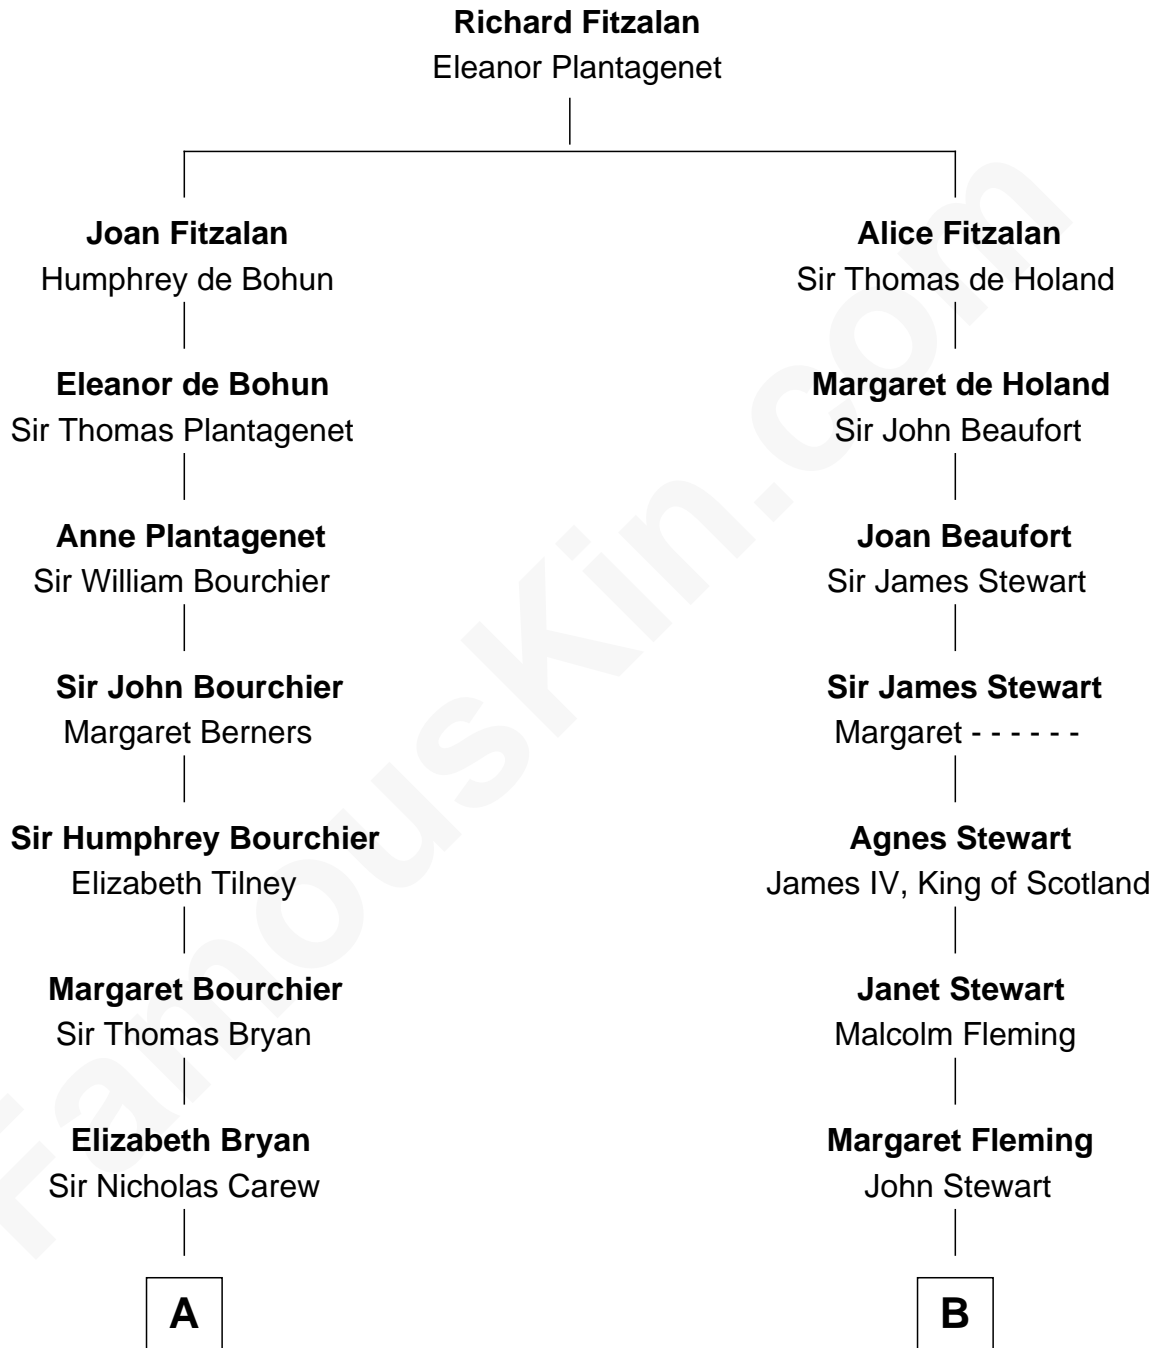

## Relationship Chart of

### Robert Treat Paine

*Signer of the Declaration of Independence*

14th cousin 6 times removed of

**Hugh Grant**  
*Movie Actor*

**C**

—  
**Felton George Randolph**

Emily Margaret Nepean

—  
**Margaret Isobel Randolph**