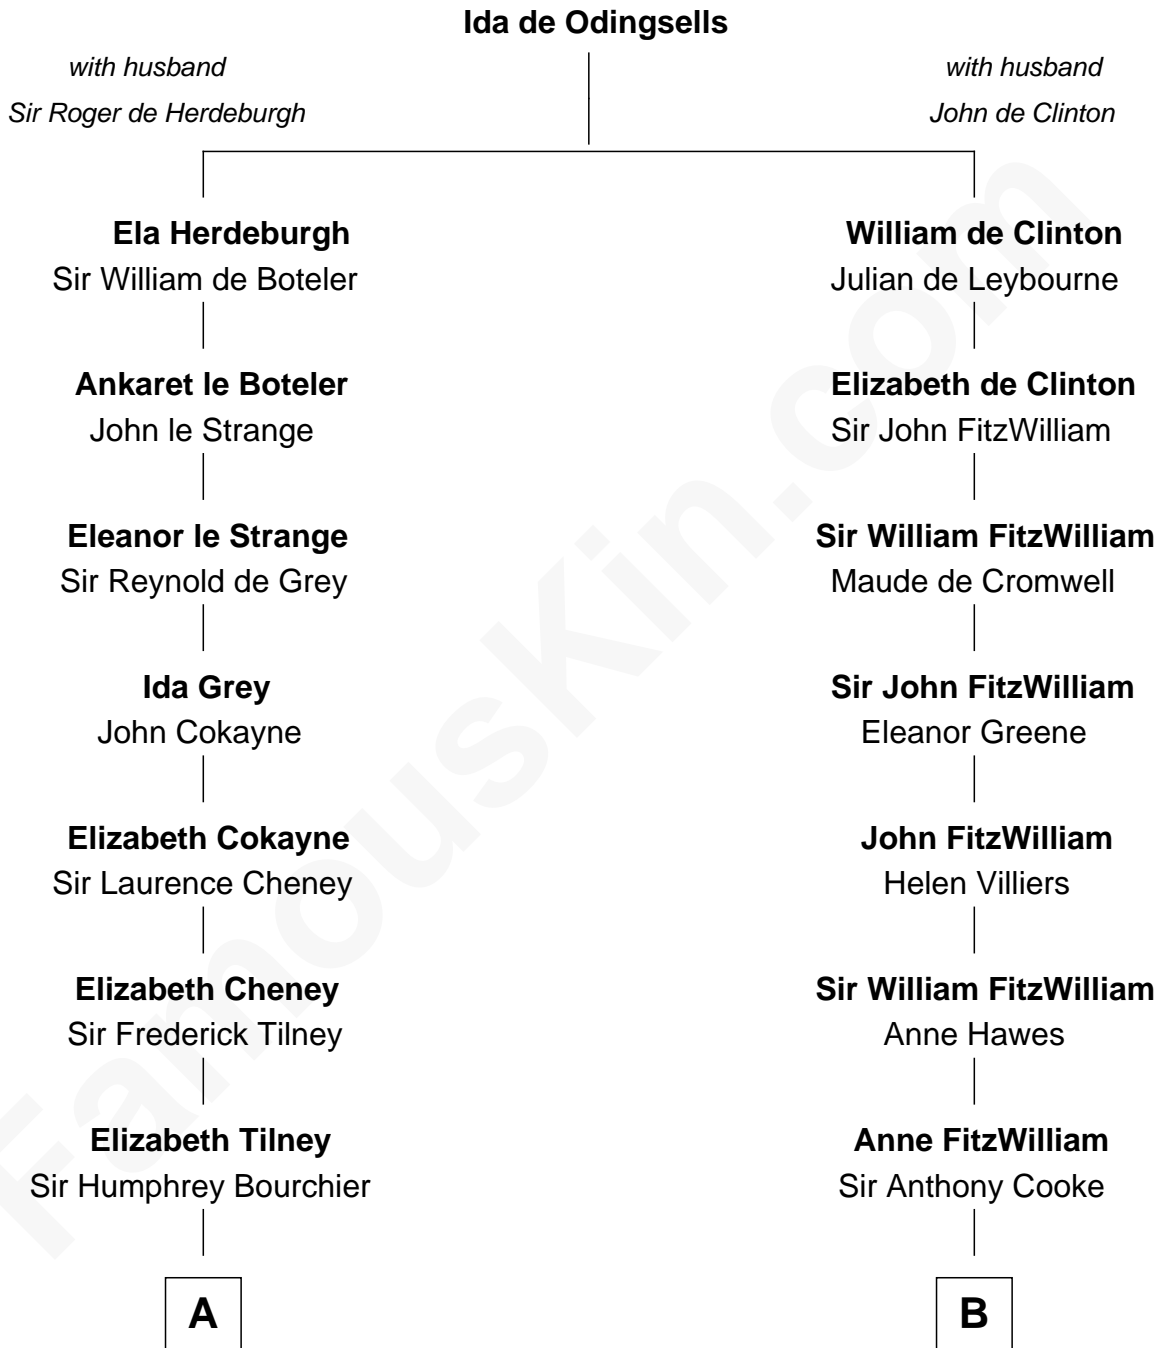

FamousKin.com

Relationship Chart of

Robert Treat Paine

Signer of the Declaration of Independence

16th cousin 5 times removed of

Hugh Grant
Movie Actor

C

—
Cyril Randolph

Frances Selina Hervey

—
Felton George Randolph

Emily Margaret Nepean

—
Margaret Isobel Randolph

John Cassilis MacLean

—
Fynvola Susan MacLean

James Murray Grant

—
Hugh Grant