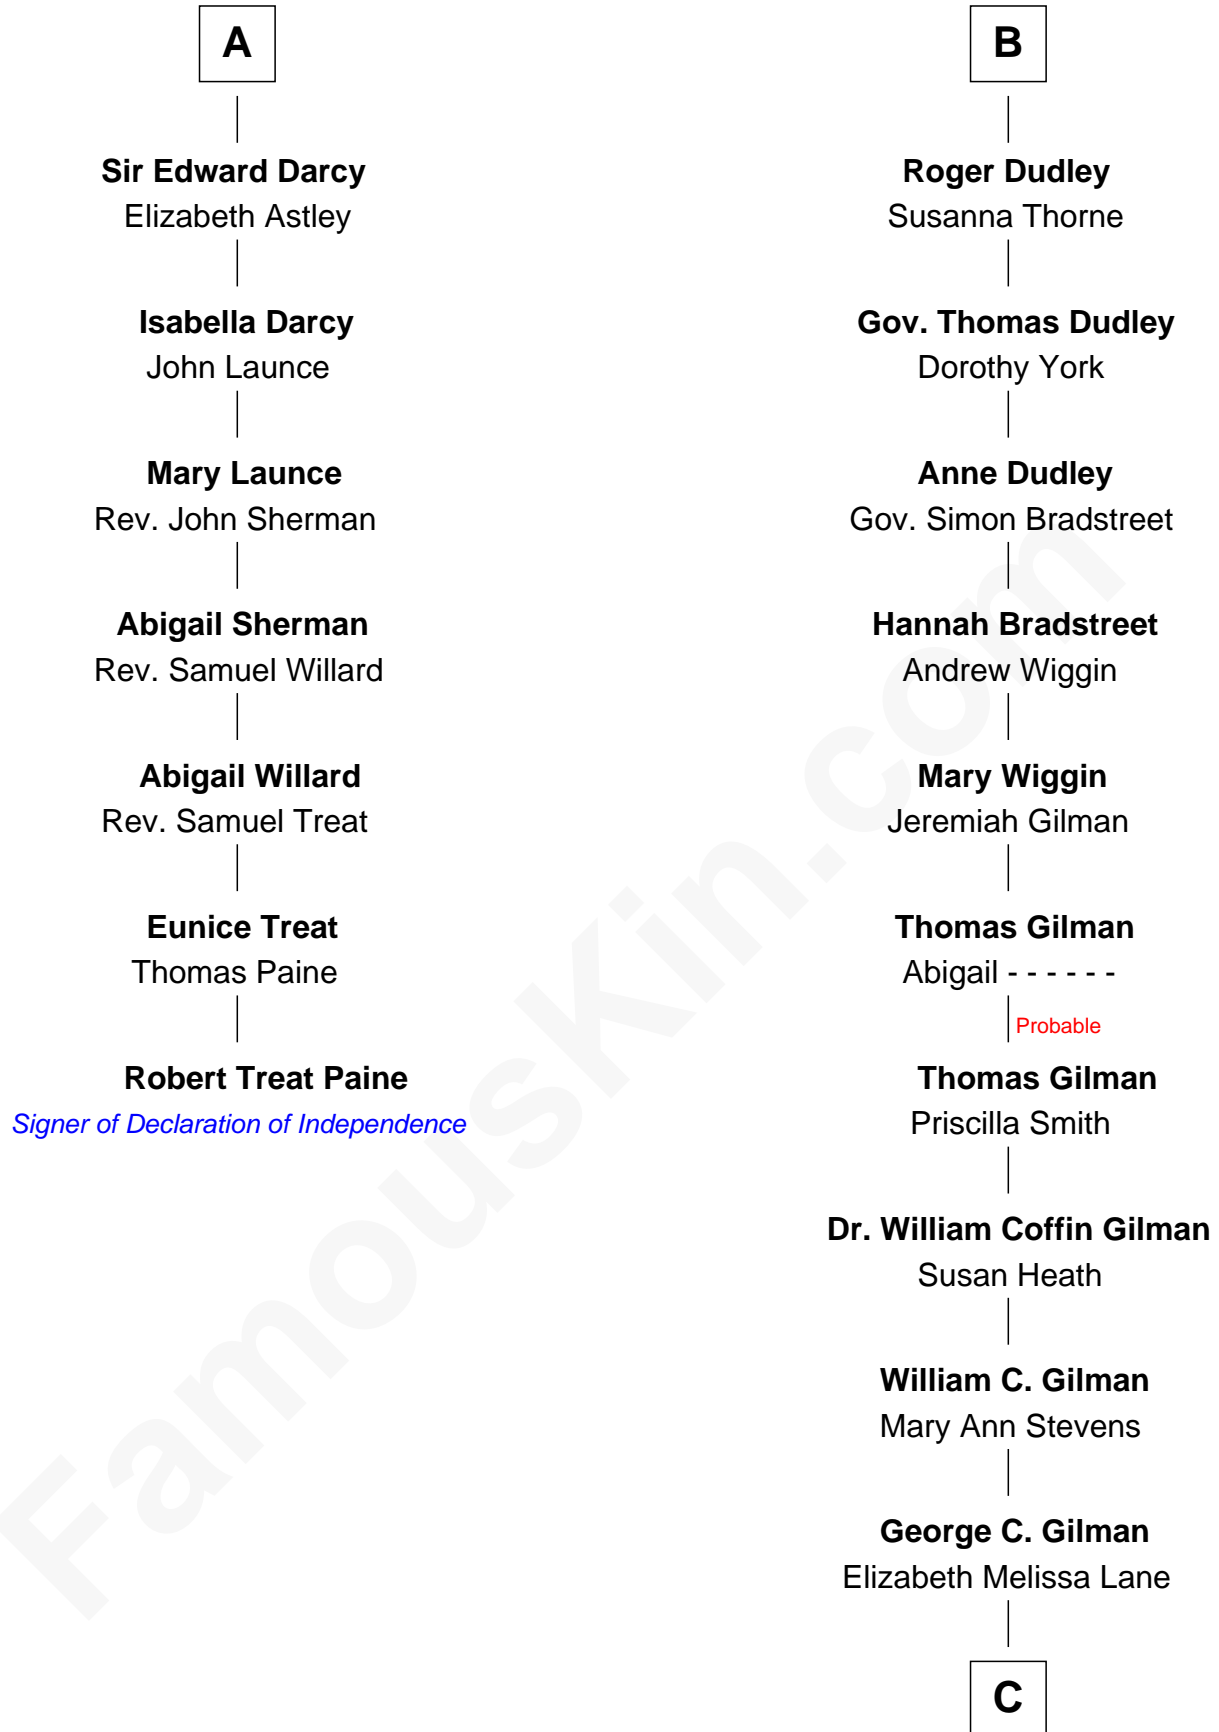

FamousKin.com

Relationship Chart of

Robert Treat Paine

Signer of the Declaration of Independence

13th cousin 6 times removed of

George Hamilton
TV and Movie Actor

Sir Reynold de Grey
Eleanor le Strange

C

Lillian C. Gilman

Harry Fuller Hamilton

George William Hamilton

Anne Lucille Stevens

George Hamilton

TV and Movie Actor

FamousKin.com