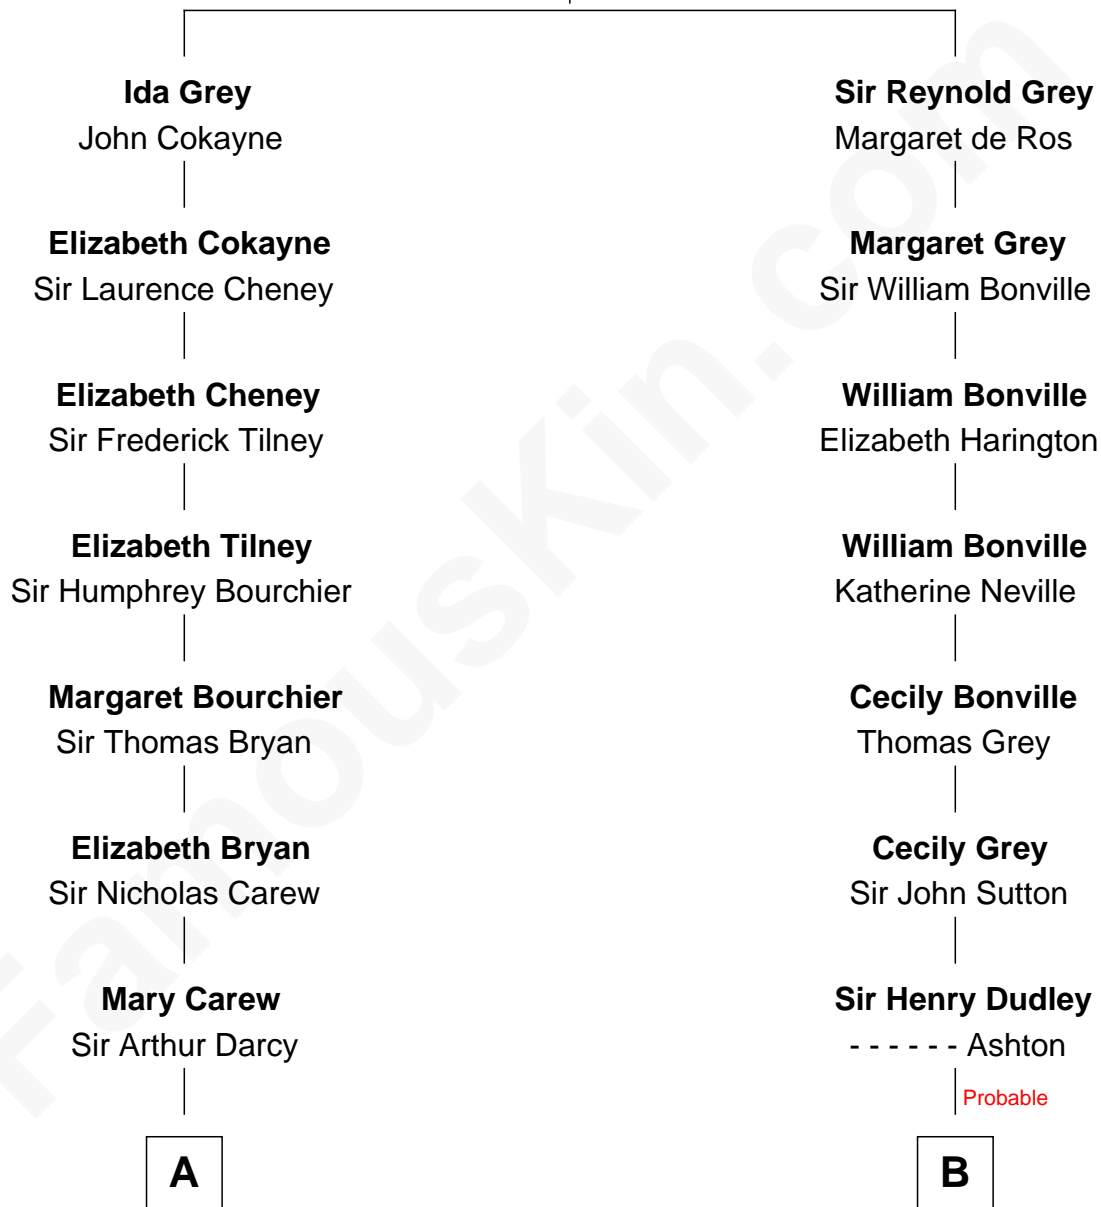

FamousKin.com

Relationship Chart of

Robert Treat Paine

Signer of the Declaration of Independence

13th cousin 6 times removed of

George Hamilton
TV and Movie Actor

Sir Reynold de Grey
Eleanor le Strange

C

Lillian C. Gilman

Harry Fuller Hamilton

George William Hamilton

Anne Lucille Stevens

George Hamilton

TV and Movie Actor

FamousKin.com