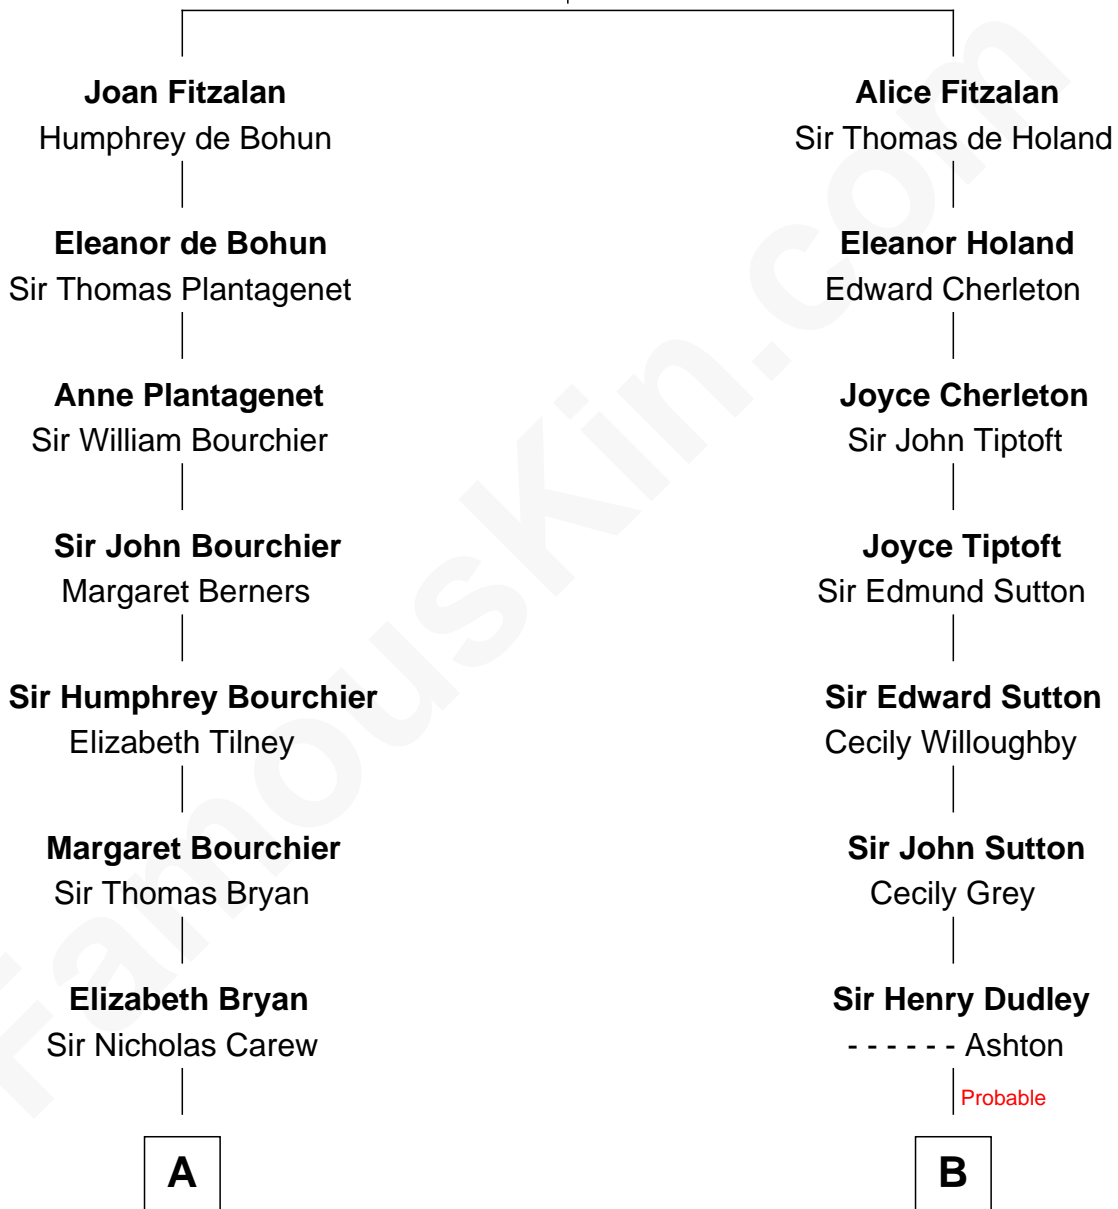

FamousKin.com

Relationship Chart of

Robert Treat Paine

Signer of the Declaration of Independence

14th cousin 5 times removed of

George Hamilton
TV and Movie Actor

Richard Fitzalan
Eleanor Plantagenet

C

Lillian C. Gilman

Harry Fuller Hamilton

George William Hamilton

Anne Lucille Stevens

George Hamilton

TV and Movie Actor

FamousKin.com