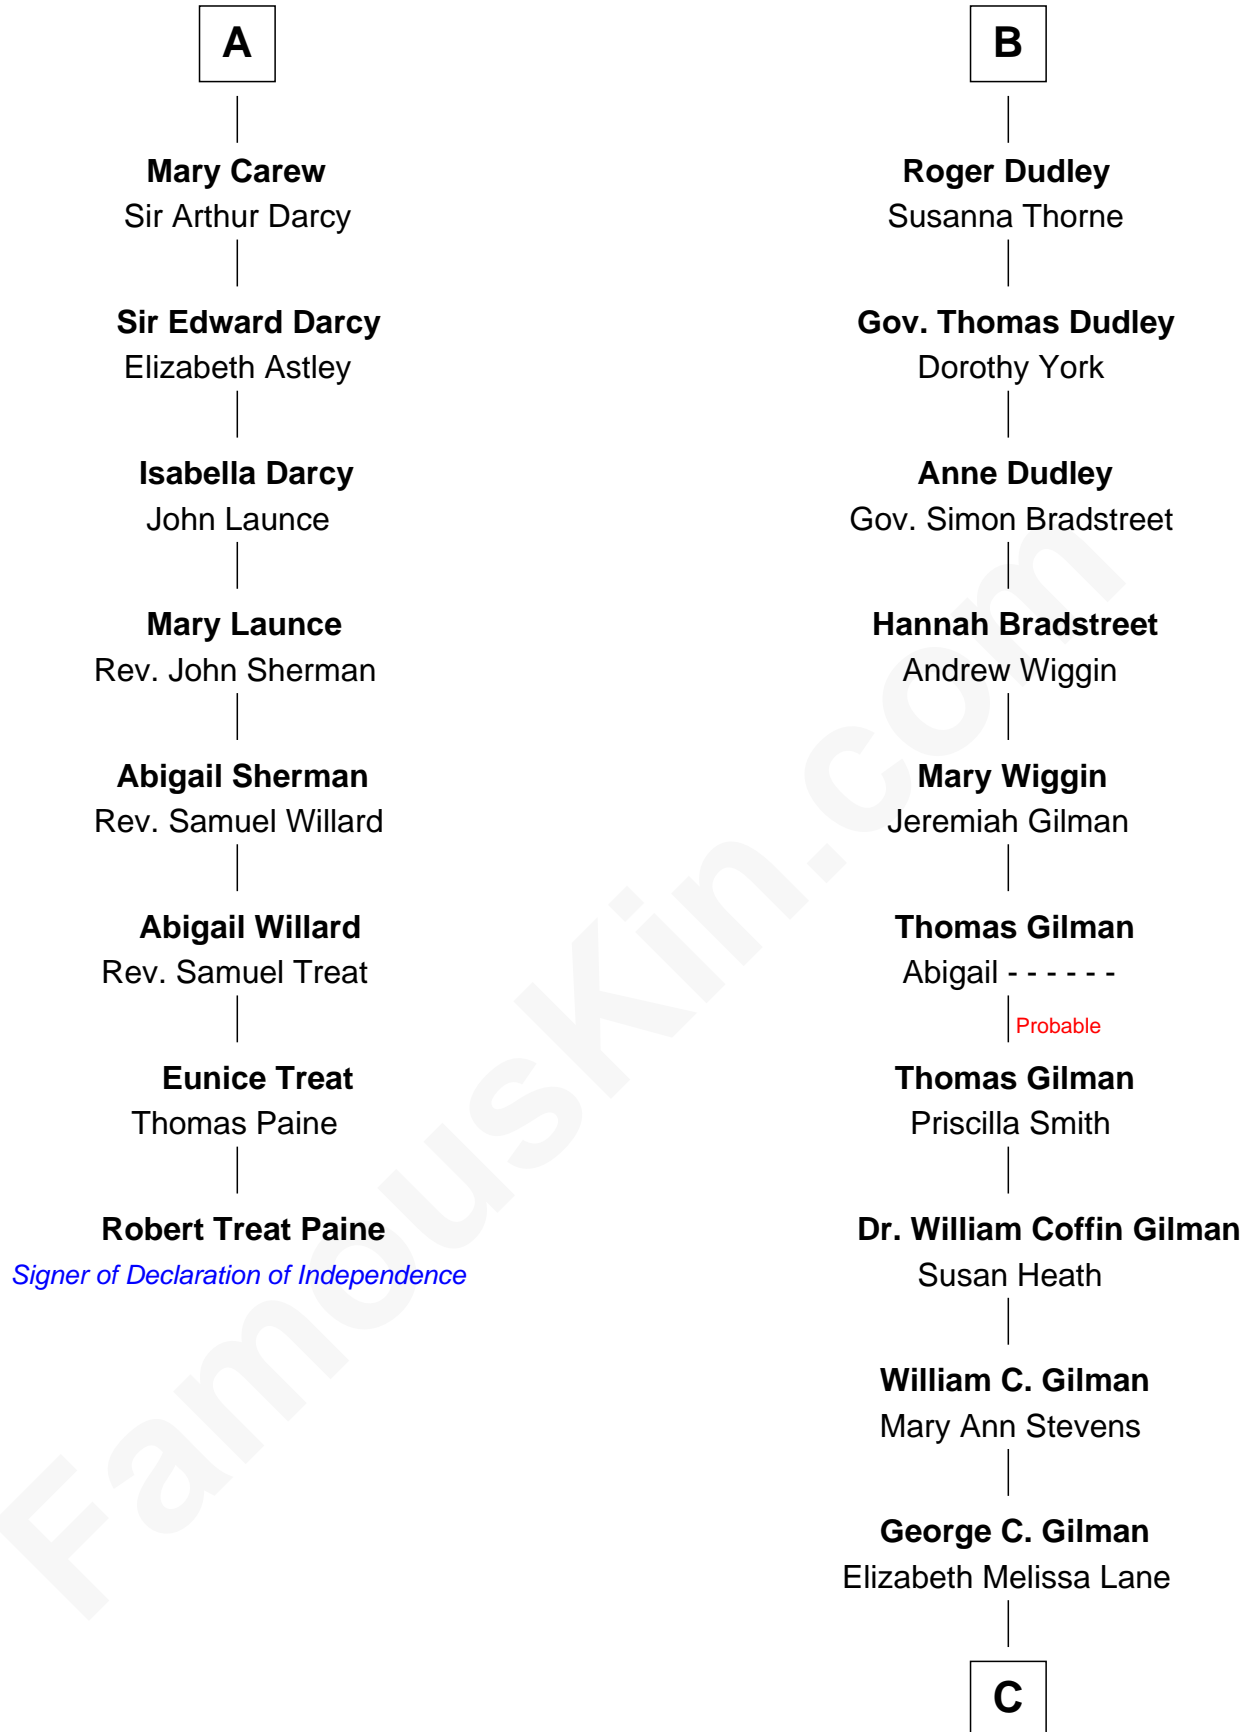

FamousKin.com

Relationship Chart of

Robert Treat Paine

Signer of the Declaration of Independence

14th cousin 5 times removed of

George Hamilton
TV and Movie Actor

Richard Fitzalan
Eleanor Plantagenet

C