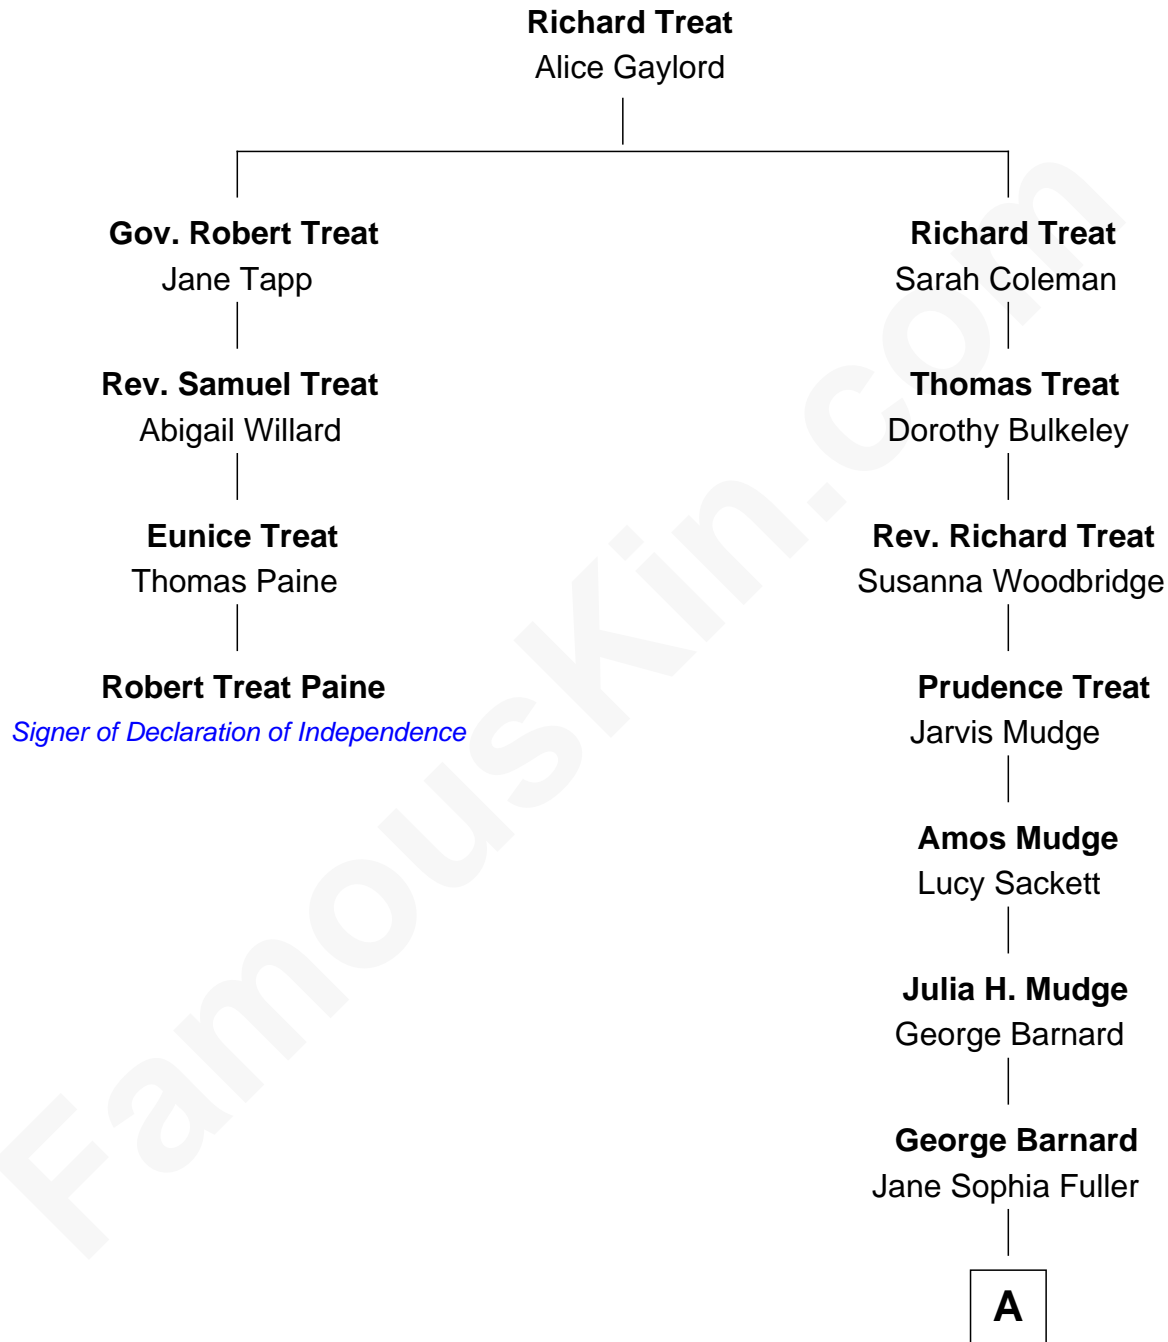

FamousKin.com

Relationship Chart of

Robert Treat Paine

Signer of the Declaration of Independence

3rd cousin 6 times removed of

Dick Clark

Radio and TV Host

A

Charles Fuller Barnard

Anna May Aldridge

Julia Fuller Barnard

Richard Augustus Clark

Dick Clark

Radio and TV Host

FamousKin.com