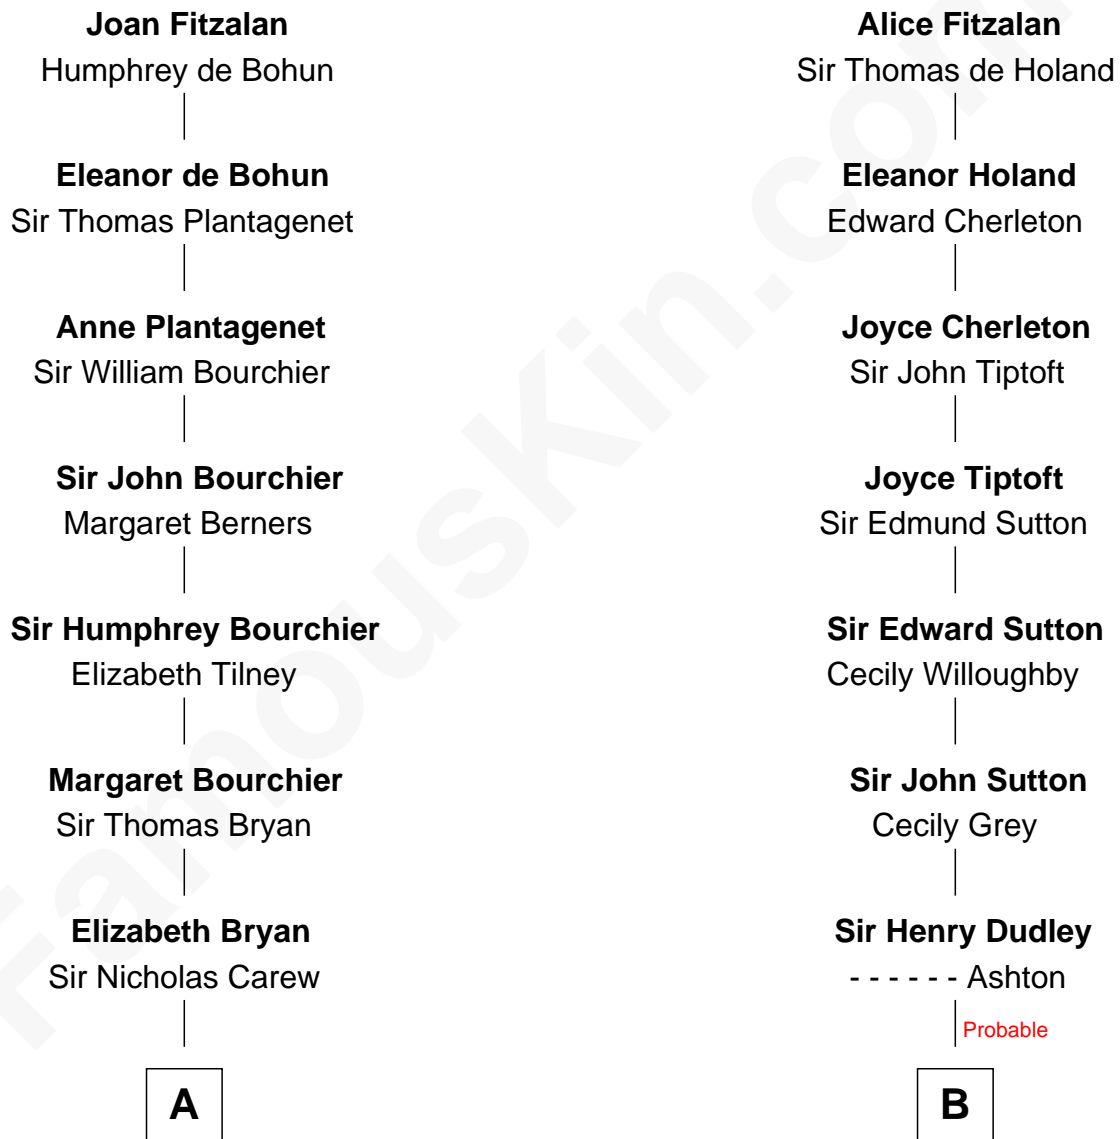

## Relationship Chart of

### Robert Treat Paine

*Signer of the Declaration of Independence*

14th cousin 4 times removed of

**Dick Clark**

*Radio and TV Host*

**Richard Fitzalan**  
Eleanor Plantagenet

**C**

**Julia Fuller Barnard**  
Richard Augustus Clark