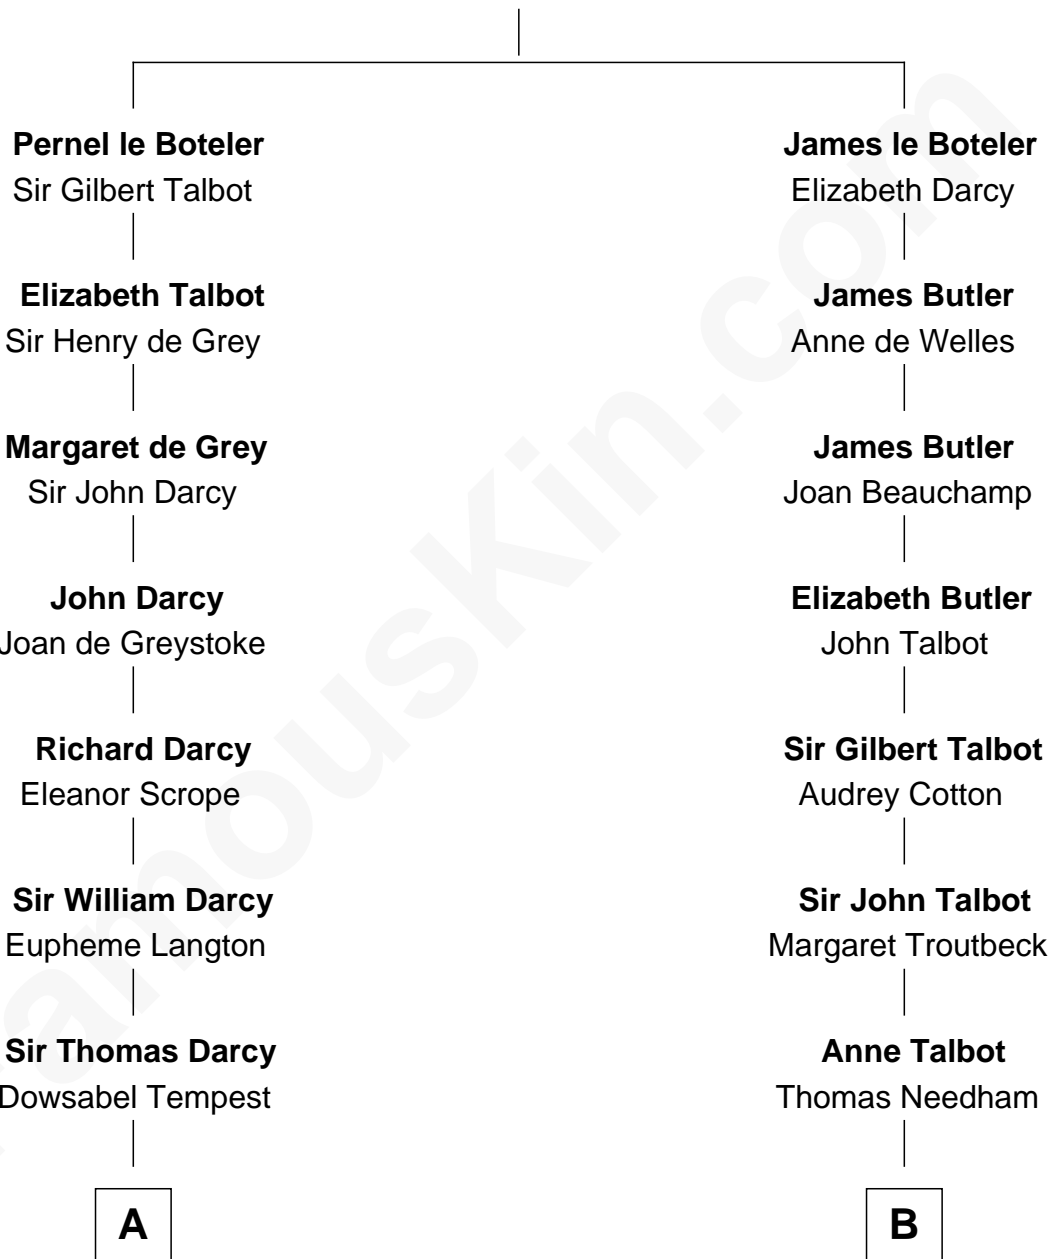

FamousKin.com

Relationship Chart of

Robert Treat Paine

Signer of the Declaration of Independence

14th cousin 5 times removed of

Dick Clark

Radio and TV Host

Sir James le Boteler

Eleanor de Bohun

C

Charles Fuller Barnard

Anna May Aldridge

Julia Fuller Barnard

Richard Augustus Clark

Dick Clark

Radio and TV Host