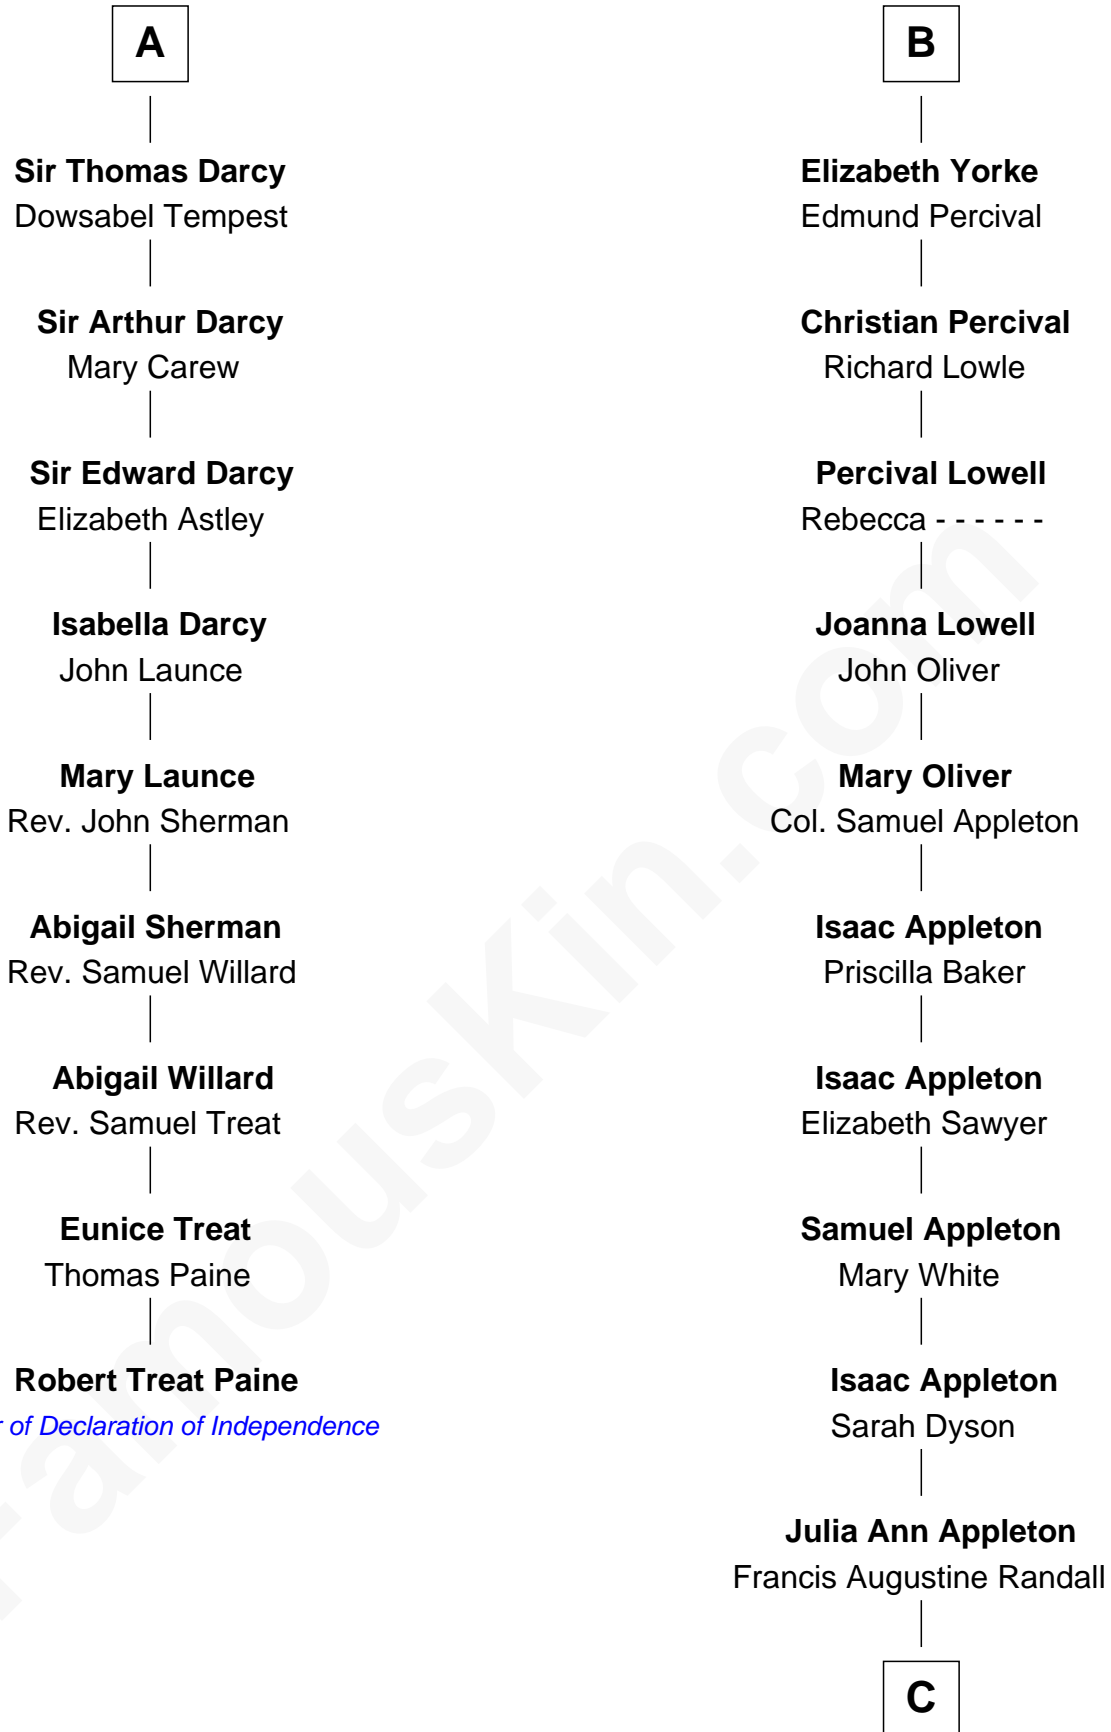

FamousKin.com

Relationship Chart of

Robert Treat Paine

Signer of the Declaration of Independence

15th cousin 6 times removed of

James Spader

TV and Movie Actor

Humphrey de Bohun

Elizabeth Plantagenet

Eleanor de Bohun

Sir James le Boteler

Pernel le Boteler

Sir Gilbert Talbot

Elizabeth Talbot

Sir Henry de Grey

Margaret de Grey

Sir James Luttrell

Elizabeth Courtnay

Sir Hugh Luttrell

Margaret Hill

Eleanor Luttrell

Roger Yorke

B

C