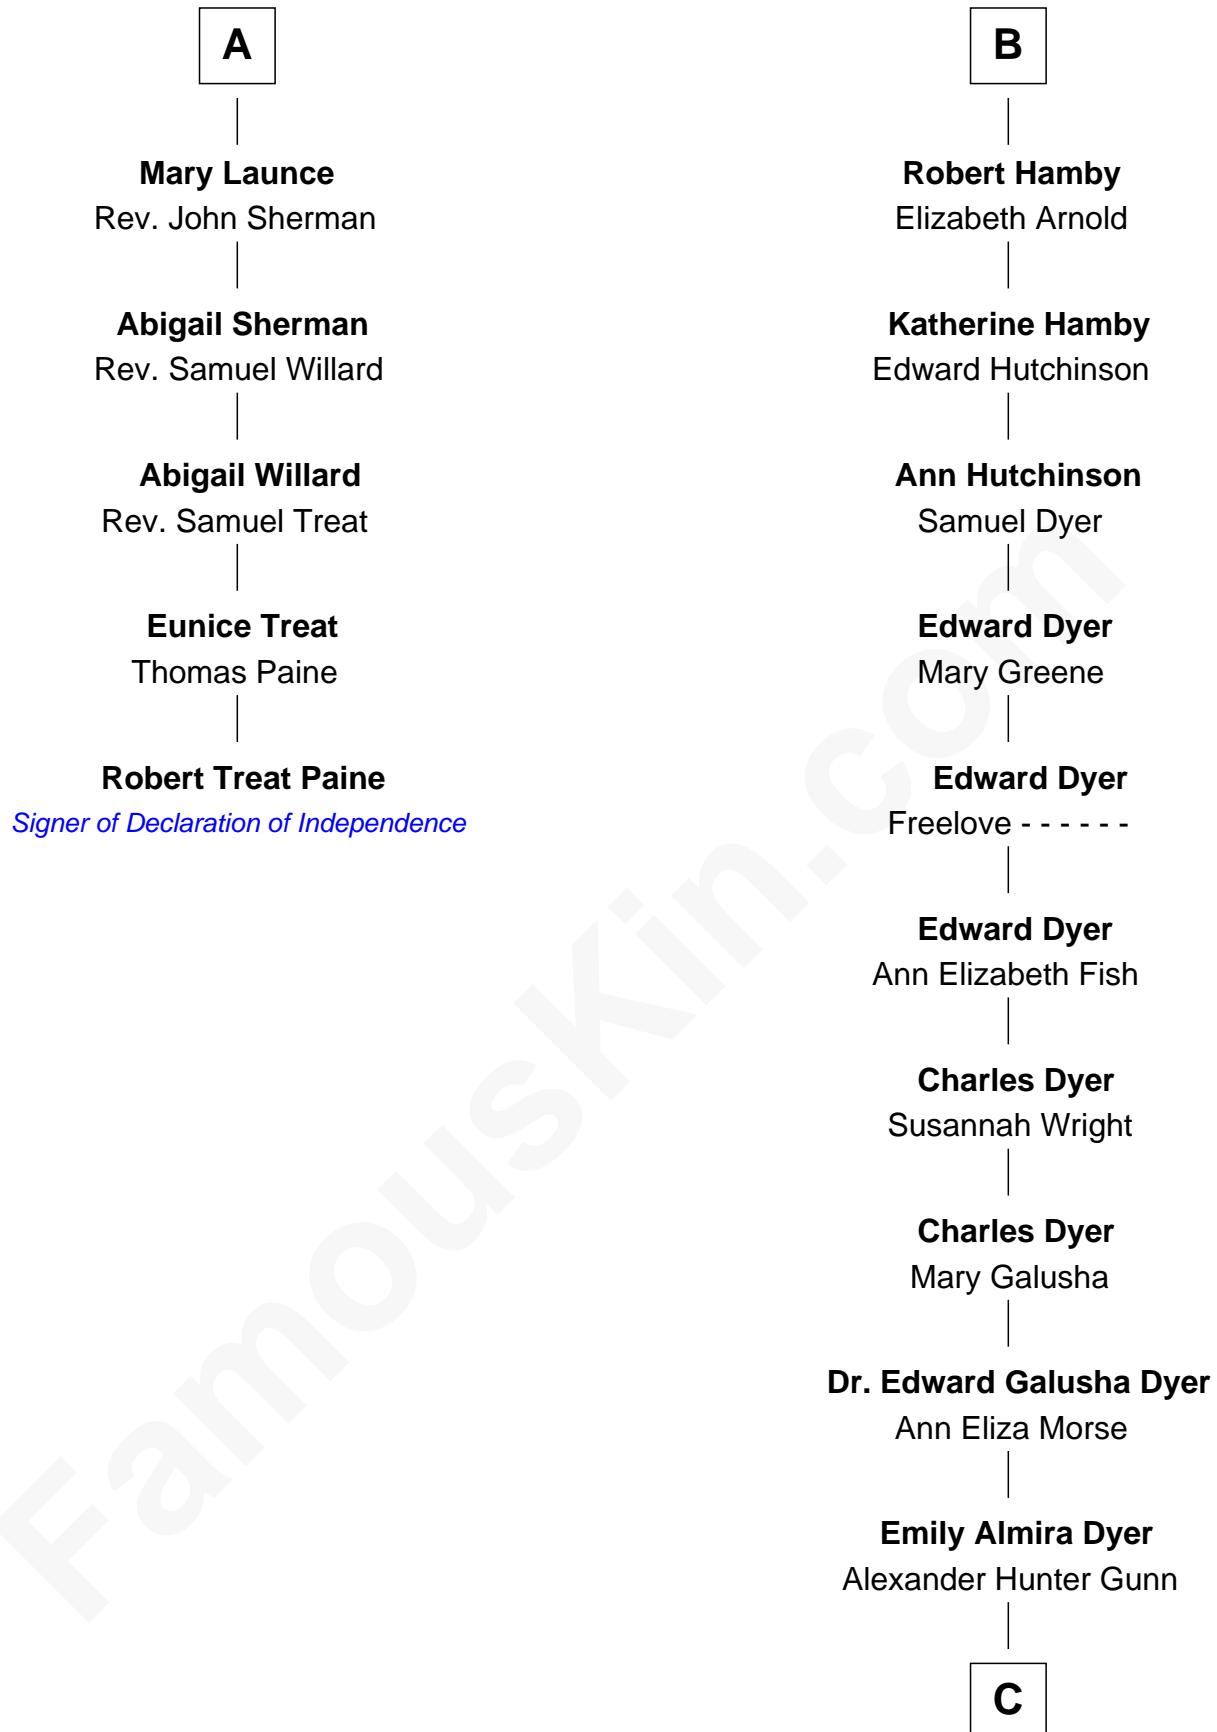

### Robert Treat Paine

*Signer of the Declaration of Independence*

11th cousin 9 times removed of

**Andrew Shue**

*TV Actor*

**Stephen le Scrope**

Margery de Welles

**John le Scrope**  
Elizabeth Chaworth

**Eleanor Scrope**  
Richard Darcy

**Sir William Darcy**  
Eupheme Langton

**Sir Thomas Darcy**  
Dowsabel Tempest

**Sir Arthur Darcy**  
Mary Carew

**Sir Edward Darcy**  
Elizabeth Astley

**Isabella Darcy**  
John Launce

**A**

**Maude le Scrope**  
Sir Baldwin Freville

**Margaret Freville**  
Sir Hugh Willoughby

**Margery Willoughby**  
Sir Godfrey Hilton

**Elizabeth Hilton**  
Richard Thimbleby

**Anne Thimbleby**  
John Booth

**Eleanor Booth**  
Edward Hamby

**William Hamby**  
Margaret Blewett

**B**

C

**Alexander Hunter Gunn**  
Harriet Grace Brewster Willcox

**Mary Brewster Gunn**  
Adoniram Judson Wells

**Anne Brewster Wells**  
James William Shue