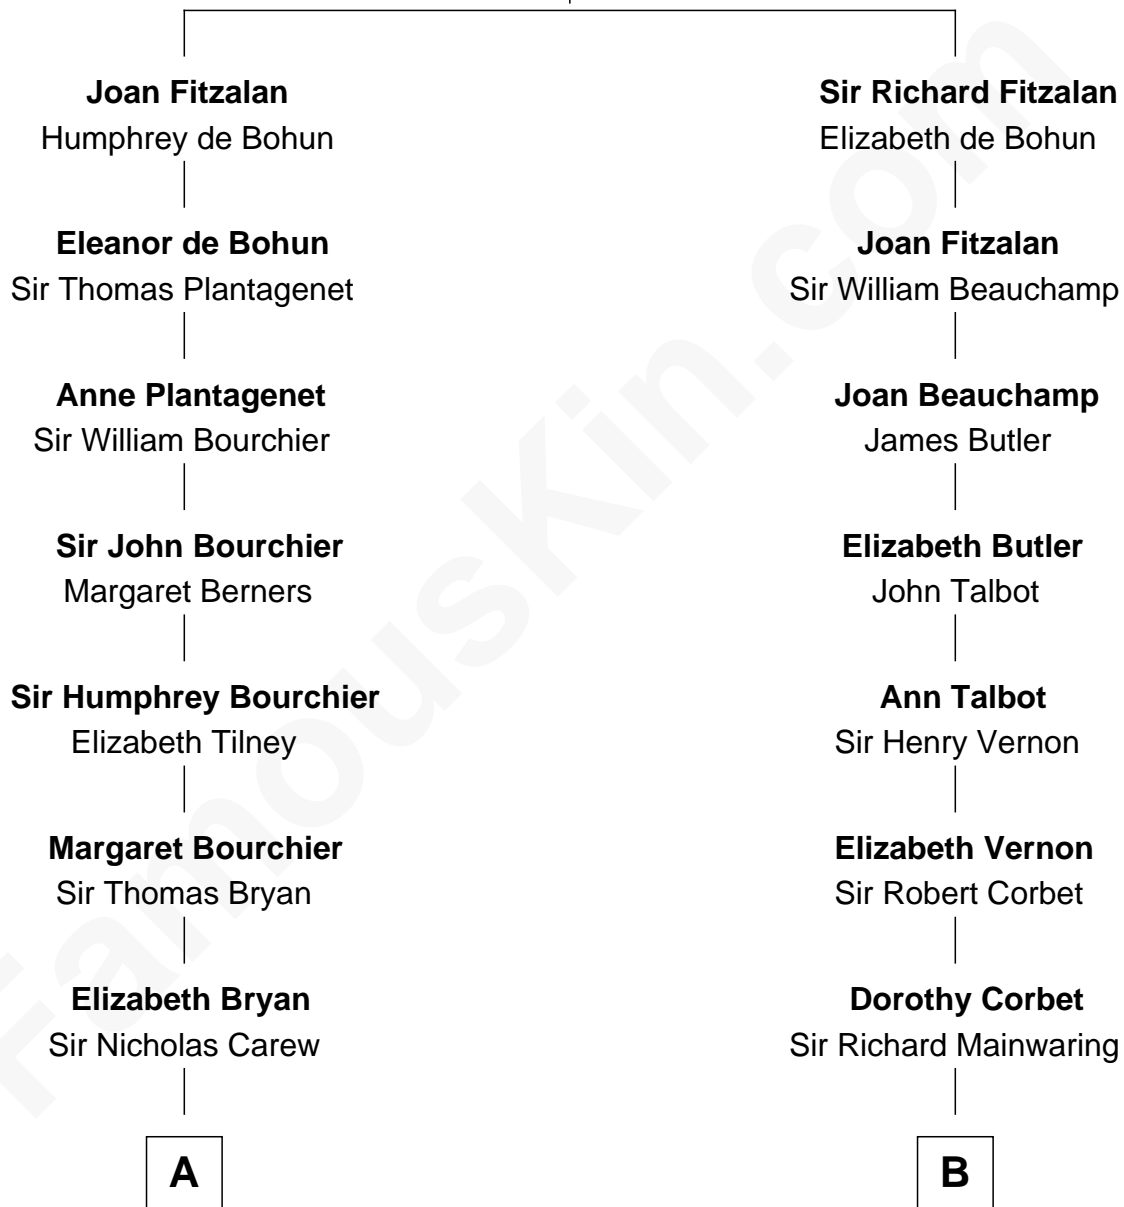

FamousKin.com

Relationship Chart of

Robert Treat Paine

Signer of the Declaration of Independence

14th cousin 6 times removed of

Illeana Douglas

TV and Movie Actress

Richard Fitzalan
Eleanor Plantagenet

C

Lena Priscilla Shackelford
Edouard Gregory Hesselberg

Melvyn Edouard Hesselberg
Rosalind Hightower

Gregory Hesselberg
Joan Georgescu

Illeana Douglas
TV and Movie Actress