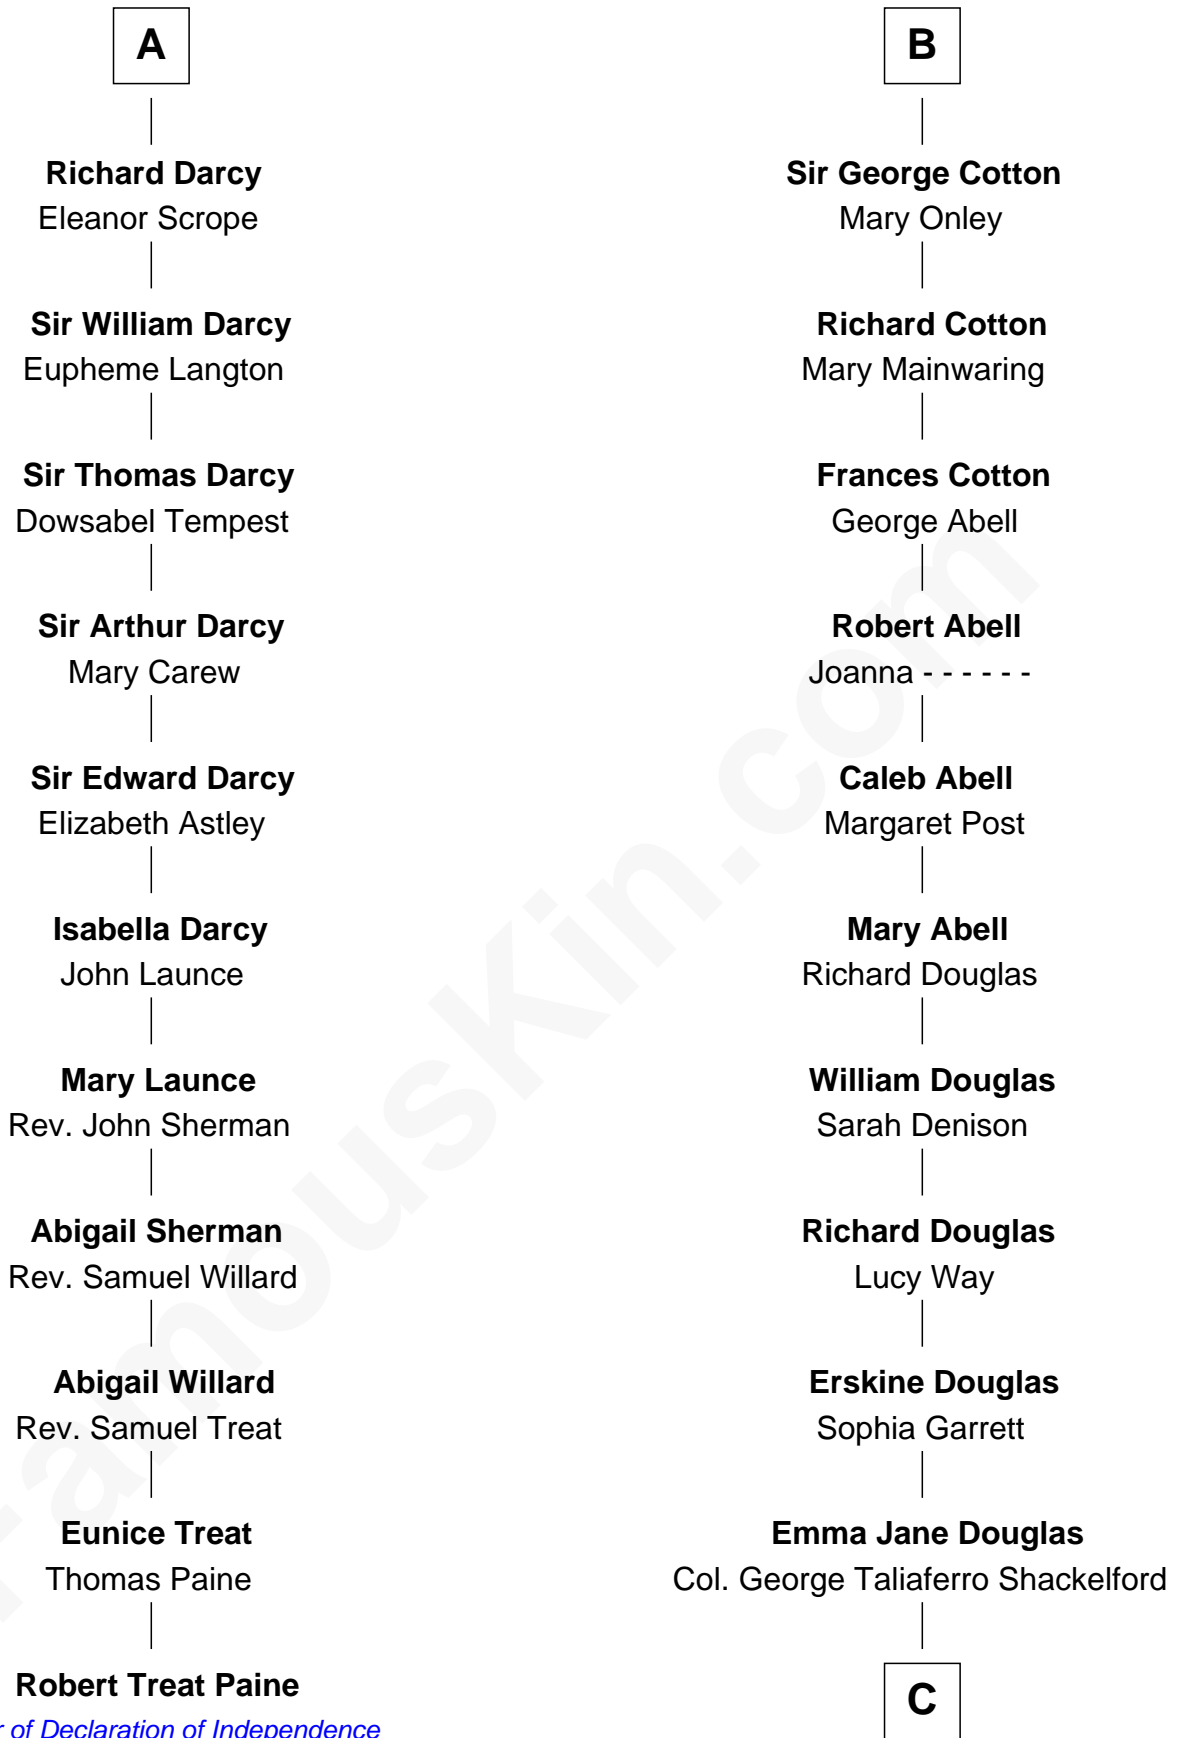

FamousKin.com

Relationship Chart of

Robert Treat Paine

Signer of the Declaration of Independence

17th cousin 3 times removed of

Illeana Douglas

TV and Movie Actress

Sir William de Ferrers

Elizabeth Berkeley

Sir John Sutton

Jane Sutton

Thomas Mainwaring

Cecily Mainwaring

John Cotton

B

C