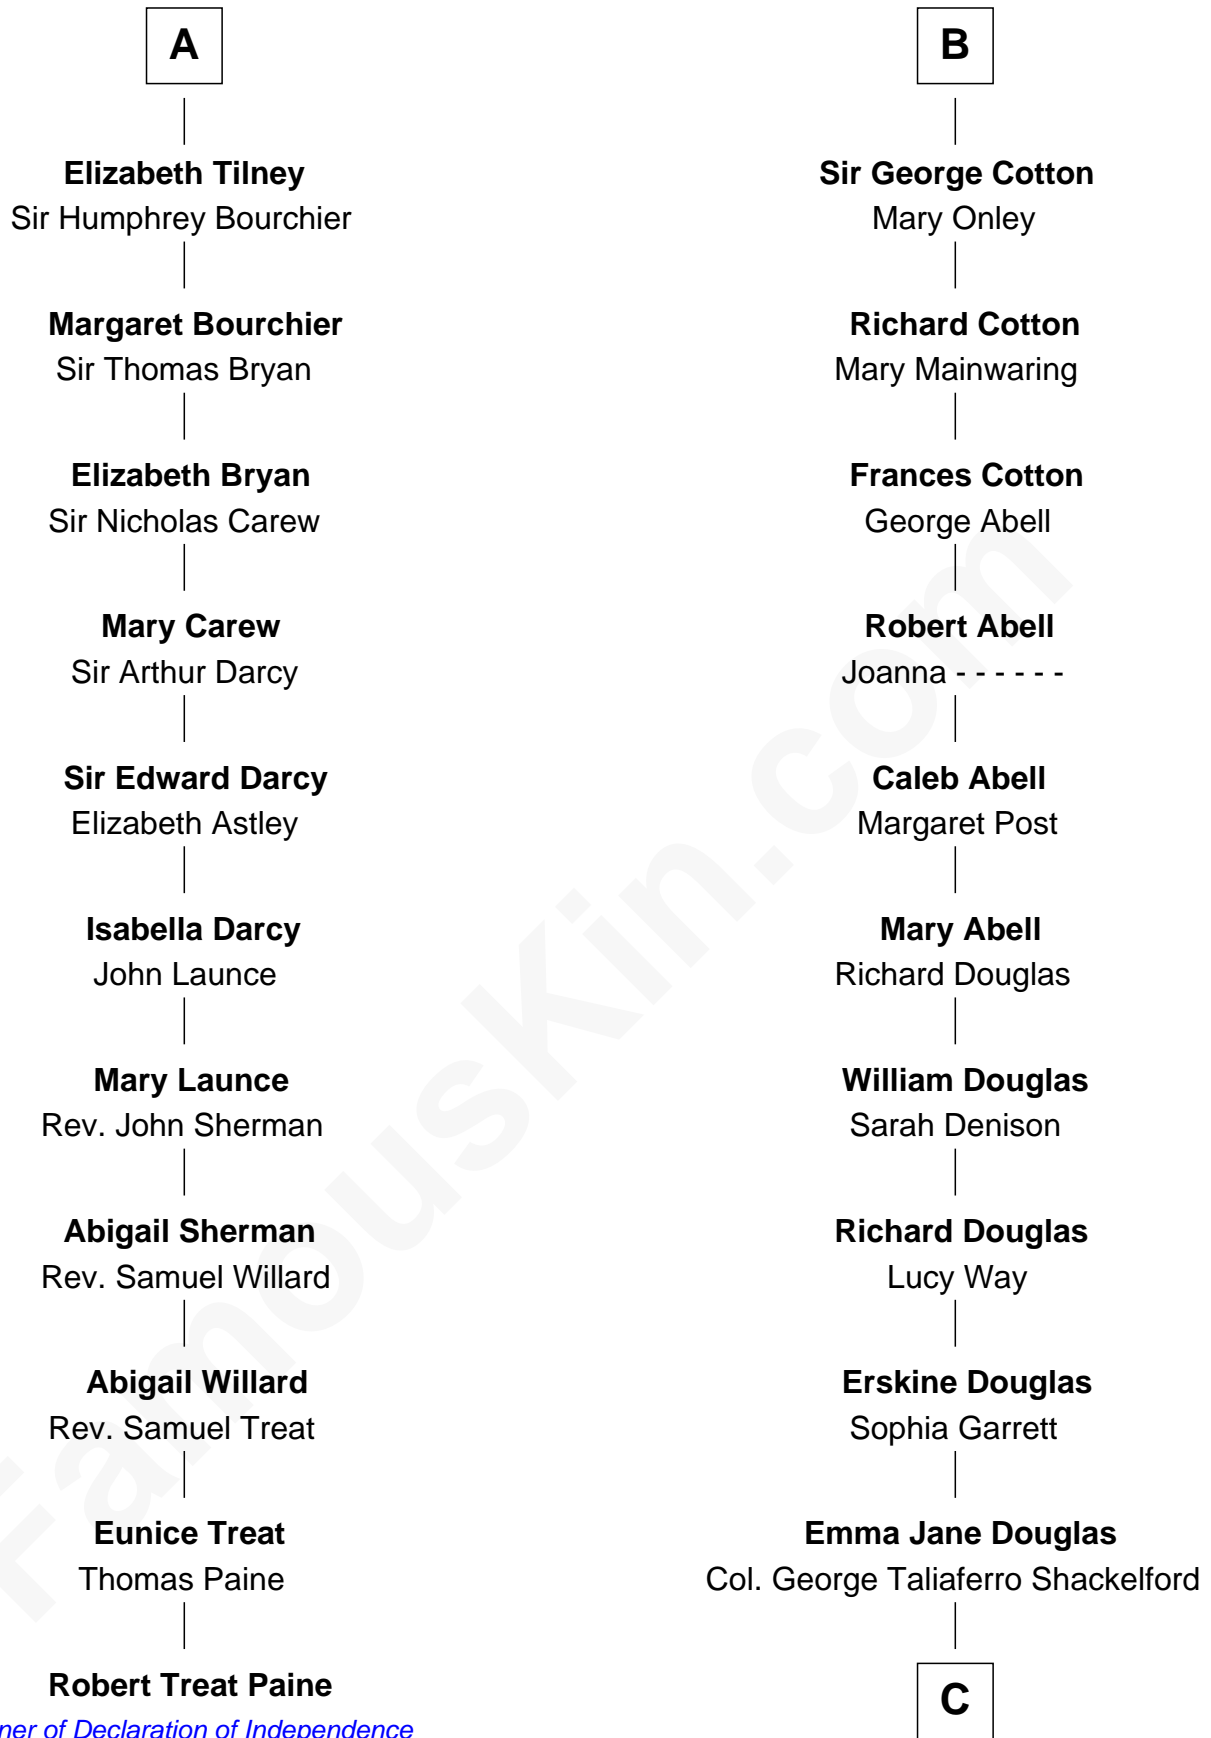

FamousKin.com

Relationship Chart of

Robert Treat Paine

Signer of the Declaration of Independence

17th cousin 3 times removed of

Illeana Douglas

TV and Movie Actress

Sir William de Cantilupe

Eve de Braiose

C

Lena Priscilla Shackelford
Edouard Gregory Hesselberg

Melvyn Edouard Hesselberg
Rosalind Hightower

Gregory Hesselberg
Joan Georgescu

Illeana Douglas
TV and Movie Actress