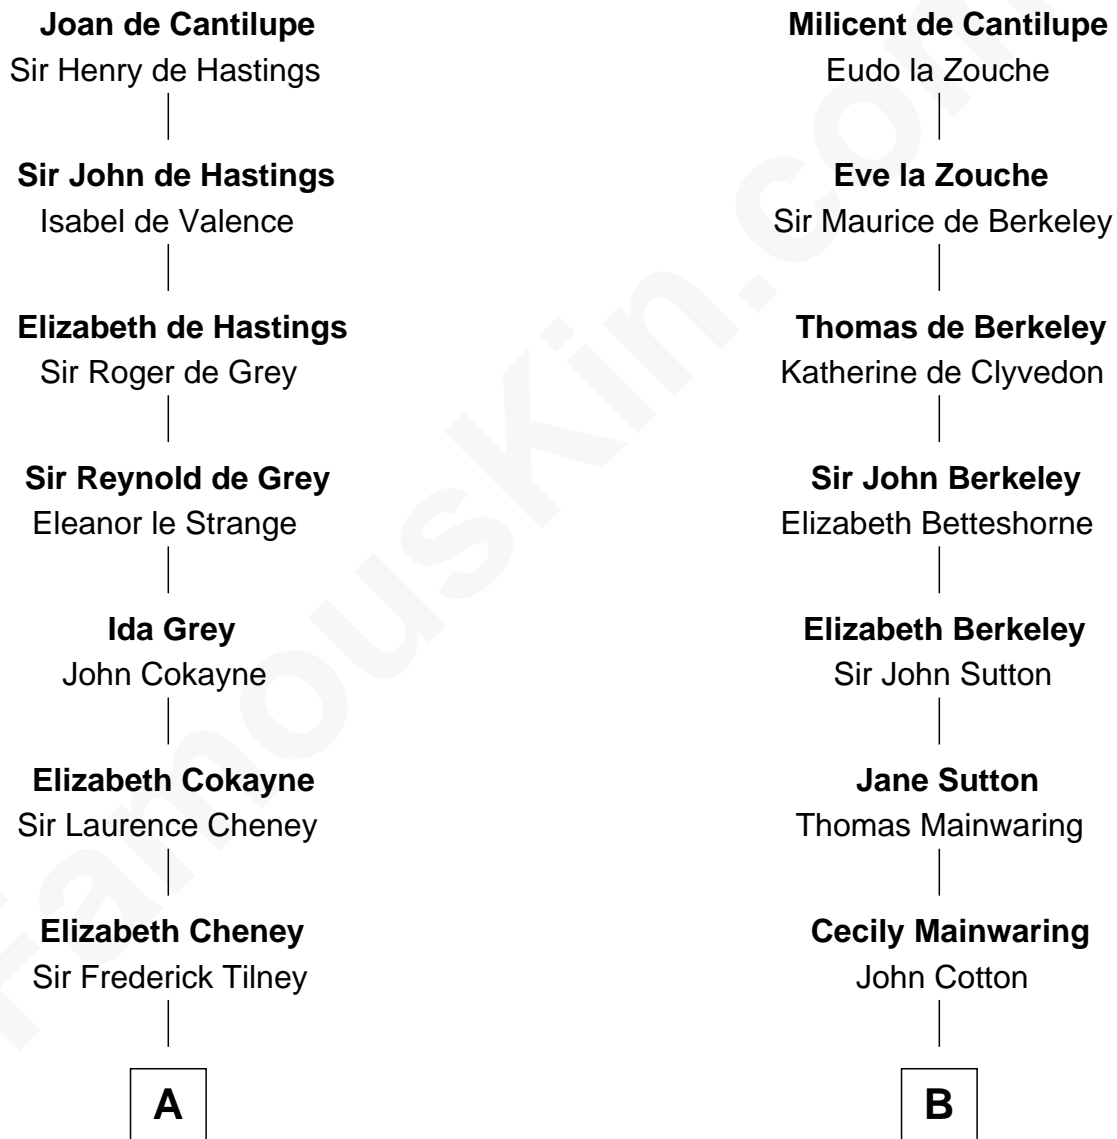

FamousKin.com

Relationship Chart of

Robert Treat Paine

Signer of the Declaration of Independence

17th cousin 3 times removed of

Illeana Douglas

TV and Movie Actress

Sir William de Cantilupe

Eve de Braiose

C

Lena Priscilla Shackelford
Edouard Gregory Hesselberg

Melvyn Edouard Hesselberg
Rosalind Hightower

Gregory Hesselberg
Joan Georgescu

Illeana Douglas
TV and Movie Actress