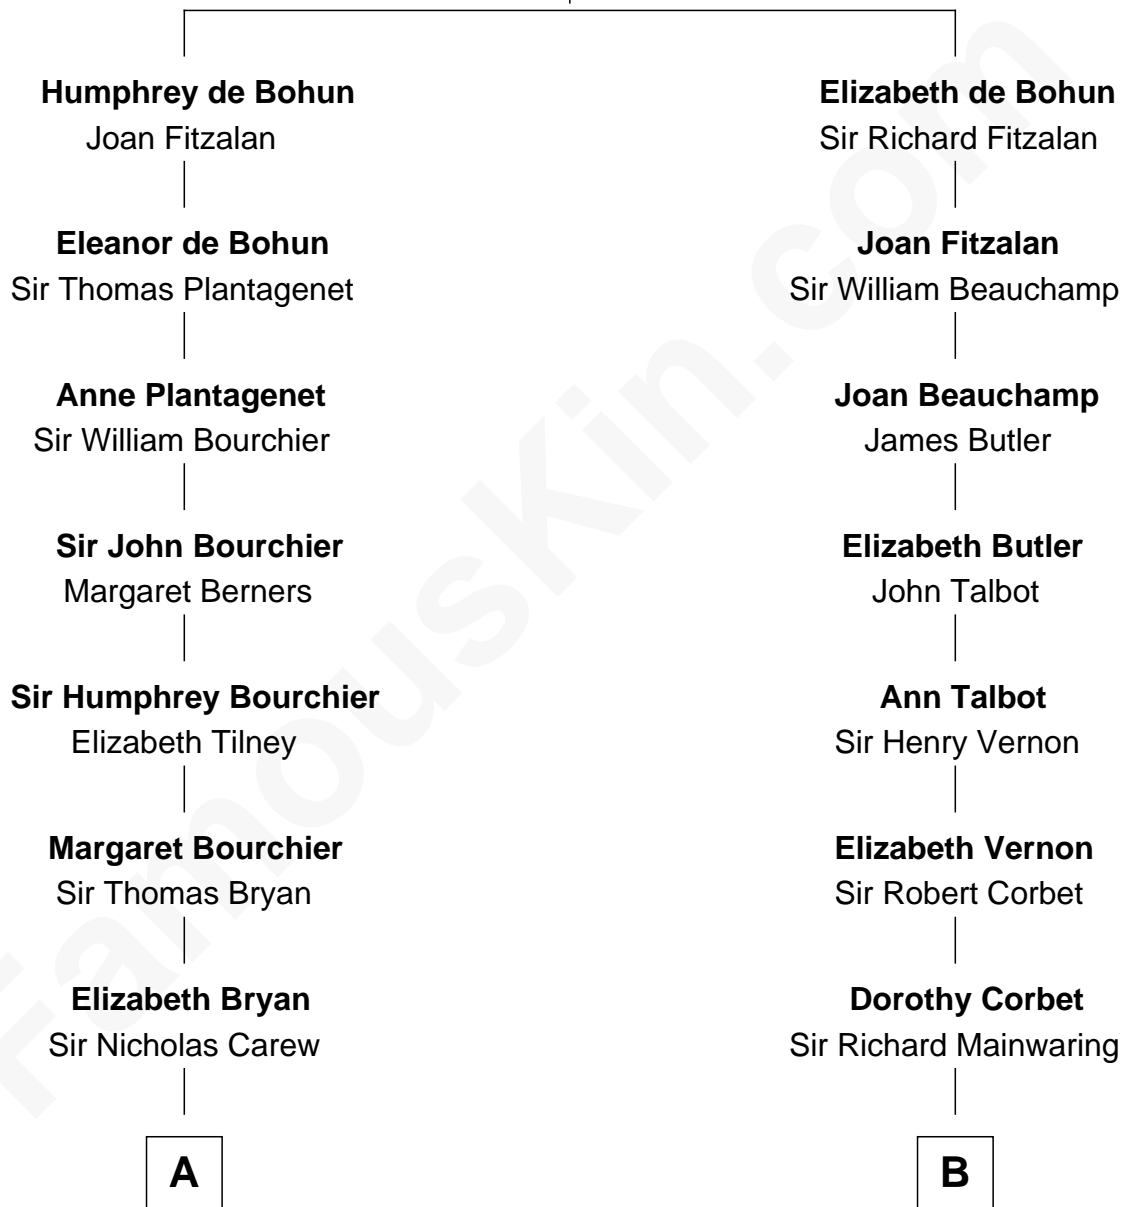

## Relationship Chart of

### Robert Treat Paine

*Signer of the Declaration of Independence*

14th cousin 6 times removed of

**Illeana Douglas**

*TV and Movie Actress*

**Sir William de Bohun**  
Elizabeth de Badlesmere

**C**

**Lena Priscilla Shackelford**  
Edouard Gregory Hesselberg

**Melvyn Edouard Hesselberg**  
Rosalind Hightower

**Gregory Hesselberg**  
Joan Georgescu

**Illeana Douglas**  
*TV and Movie Actress*