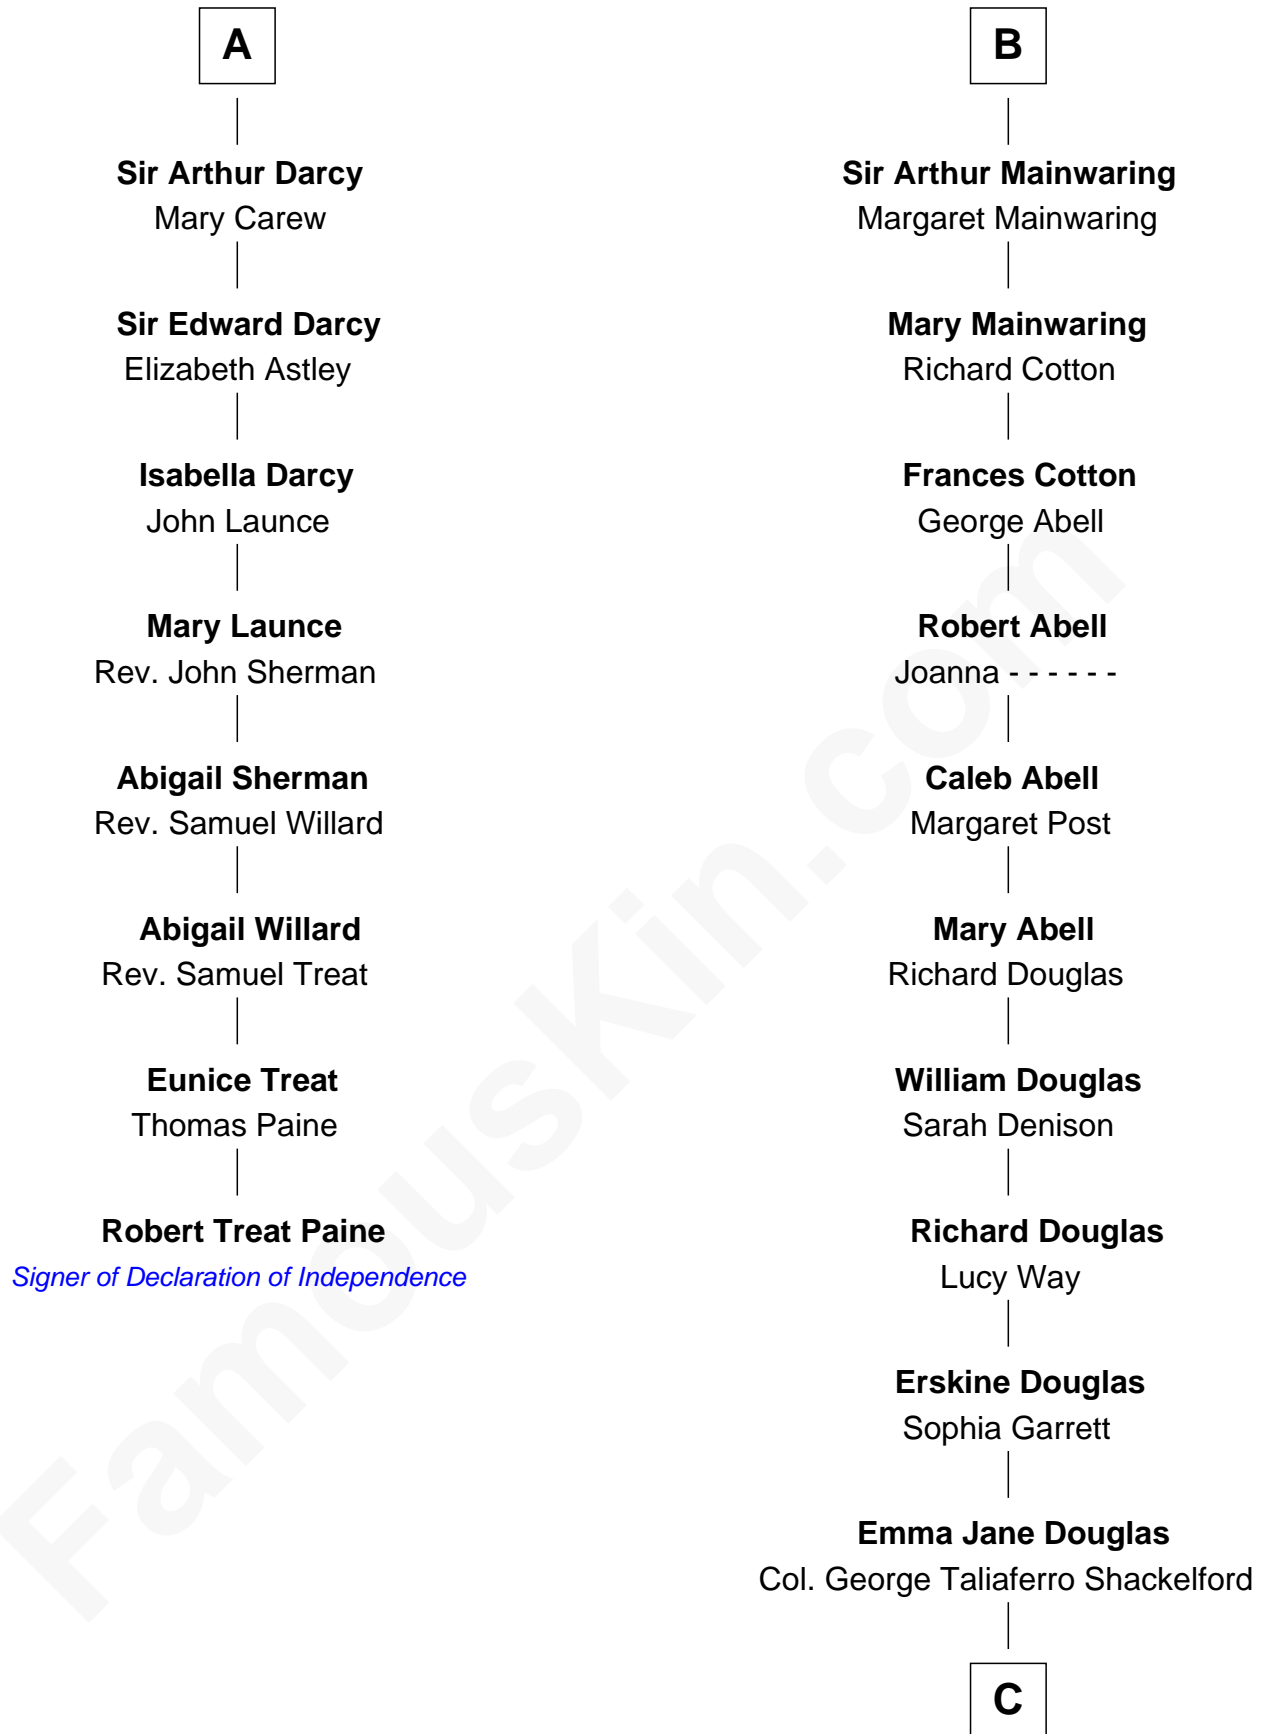

FamousKin.com

Relationship Chart of

Robert Treat Paine

Signer of the Declaration of Independence

14th cousin 6 times removed of

Illeana Douglas

TV and Movie Actress

Sir James le Boteler

Ann Talbot

Sir Henry Vernon

Elizabeth Vernon

Sir Robert Corbet

Dorothy Corbet

Sir Richard Mainwaring

B

C