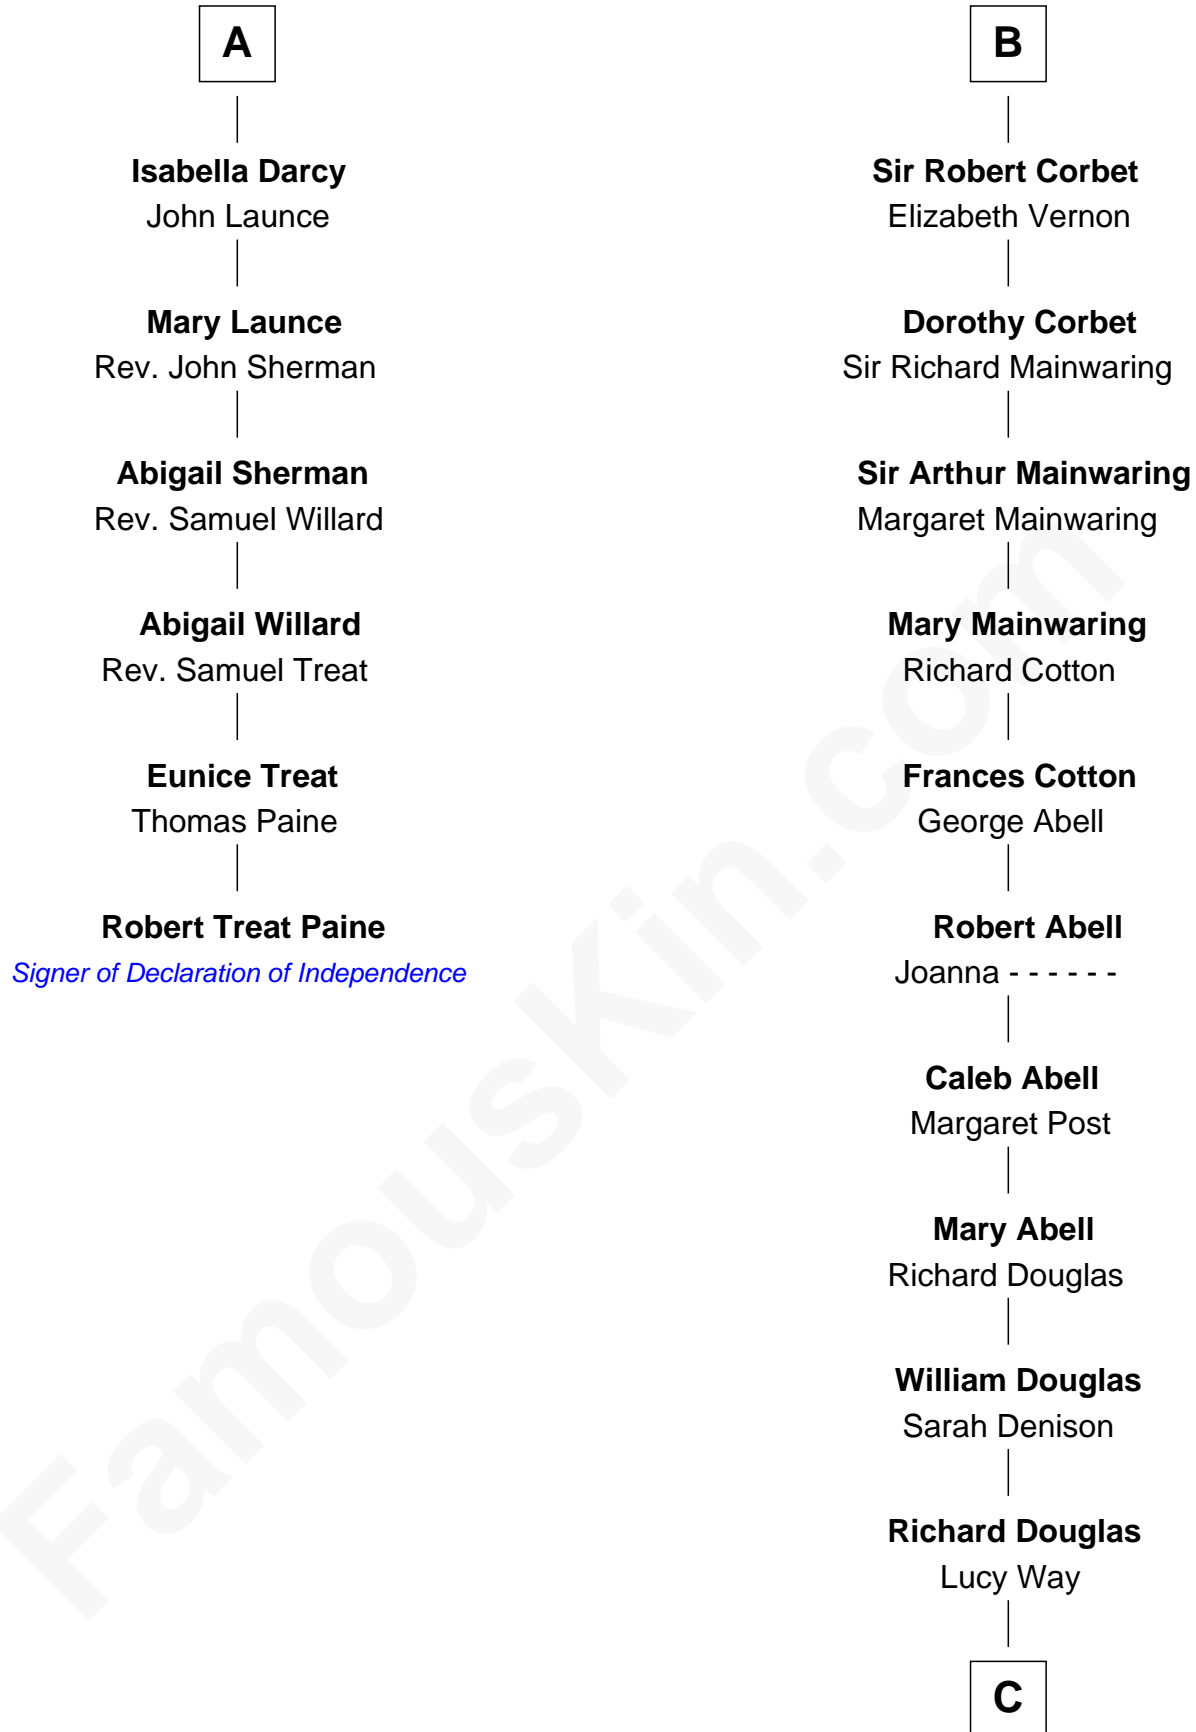

FamousKin.com

Relationship Chart of

Robert Treat Paine

Signer of the Declaration of Independence

12th cousin 8 times removed of

Melvyn Douglas
Movie Actor

Sir Henry de Grey
Elizabeth Talbot

Margaret de Grey
Sir John Darcy

Alice Grey
Sir William Burley

Elizabeth Burley
Sir John Hopton

Sir Walter Hopton
Joan Mortimer

Sir Thomas Hopton
Eleanor Lucy

Elizabeth Hopton
Sir Roger Corbet

Sir Richard Corbet
Elizabeth Devereux

B

C

Erskine Douglas

Sophia Garrett

Emma Jane Douglas

Col. George Taliaferro Shackelford

Lena Priscilla Shackelford

Edouard Gregory Hesselberg

Melvyn Douglas

Movie Actor